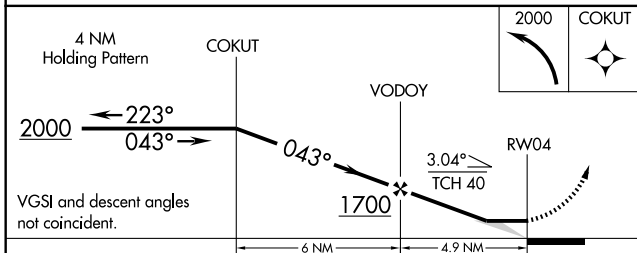

MISSED APPROACH: Climbing left turn to 2000 direct COKUT and hold.

POLK APP CON
125.4 302.2

CTAF
122.9

122.8

SC-4, 22 OCT 2009 to 19 NOV 2009

SC-4, 22 OCT 2009 to 19 NOV 2009

CATEGORY	A	B	C	D
LNAV MDA	680-1	603 (700-1)		NA
CIRCLING	760-1	681 (700-1)		NA