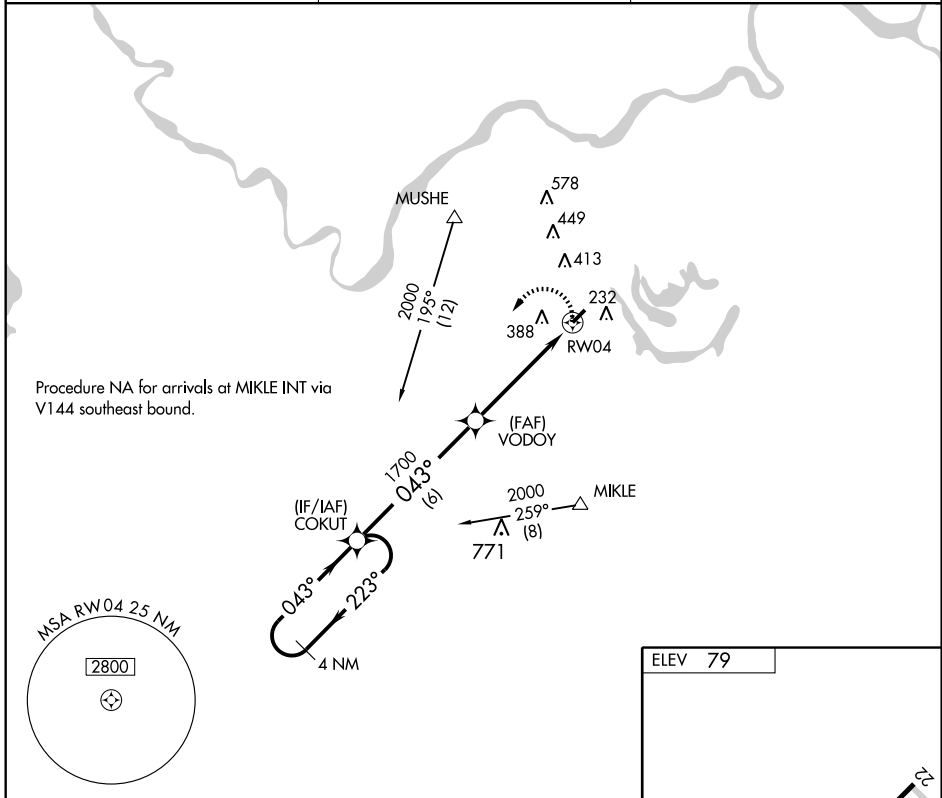

RNAV (GPS) RWY 4

MARKSVILLE MUNI (MKV)

APP CRS	Rwy Idg	3799
043°	TDZE	77
	Apt Elev	79

NA DME/DME RNP-0.3 NA. Use Esler Rgnl altimeter setting. If not received, use Alexandria Intl. altimeter setting. When neither is received, procedure not authorized.

MISSED APPROACH: Climbing left turn to 2000 direct COKUT and hold.

POLK APP CON
125.4 302.2

CTAF
122.9

122.8

SC-4, 22 OCT 2009 to 19 NOV 2009

SC-4, 22 OCT 2009 to 19 NOV 2009

CATEGORY	A	B	C	D
LNAV MDA	680-1	603 (700-1)		NA
CIRCLING	760-1	681 (700-1)		NA