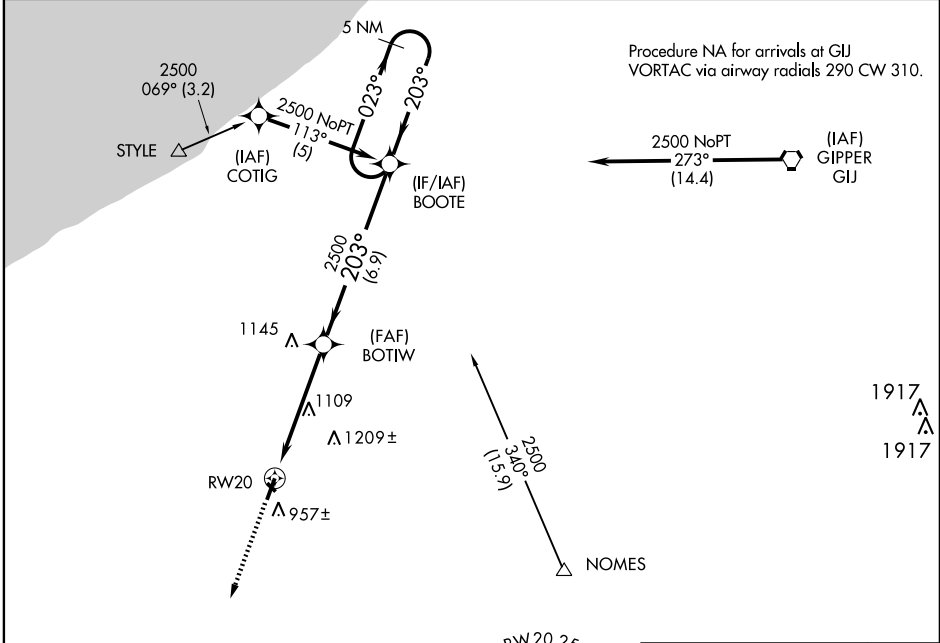

RNAV (GPS) RWY 20

LA PORTE MUNI (PPO)

APP CRS 203°	Rwy Idg 5000
	TDZE 812
	Apt Elev 812

▽ If local altimeter setting not received, use South Bend altimeter setting and increase all MDAs 60 feet. DME/DME RNP-0.3 NA.
▲ NA VDP NA with South Bend altimeter setting.

MISSED APPROACH: Climb to 2300 direct YUKIS and hold.

AWOS-3
119.825

SOUTH BEND APP CON *
132.05 257.8

UNICOM
123.0 (CTAF) **①**

EC-2, 22 OCT 2009 to 19 NOV 2009

EC-2, 22 OCT 2009 to 19 NOV 2009

CATEGORY	A	B	C	D
RNAV MDA	1420-1	608 (700-1)	1420-1¾ 608 (700-1¾)	1420-2 608 (700-2)
CIRCLING	1420-1	608 (700-1)	1420-1¾ 608 (700-1¾)	1420-2 608 (700-2)