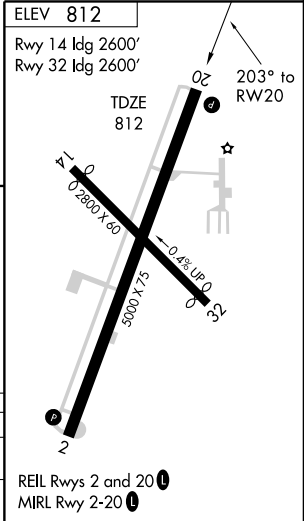

RNAV (GPS) RWY 20

LA PORTE MUNI (PPO)

APP CRS 203°	Rwy Idg 5000
	TDZE 812
	Apt Elev 812

▽ If local altimeter setting not received, use South Bend altimeter setting and increase all MDAs 60 feet. DME/DME RNP-0.3 NA.
▲ NA VDP NA with South Bend altimeter setting.

MISSED APPROACH: Climb to 2300 direct YUKIS and hold.

AWOS-3
119.825

SOUTH BEND APP CON *
132.05 257.8

UNICOM
123.0 (CTAF) **①**

EC-2, 22 OCT 2009 to 19 NOV 2009

EC-2, 22 OCT 2009 to 19 NOV 2009

CATEGORY	A	B	C	D
RNAV MDA	1420-1	608 (700-1)	1420-1¾ 608 (700-1¾)	1420-2 608 (700-2)
CIRCLING	1420-1	608 (700-1)	1420-1¾ 608 (700-1¾)	1420-2 608 (700-2)