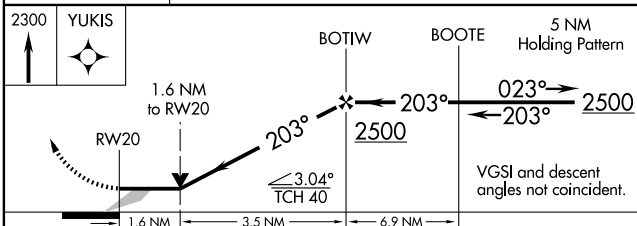

MISSED APPROACH: Climb to 2300 direct YUKIS and hold.

AWOS-3
119.825

SOUTH BEND APP CON *
132.05 257.8

UNICOM
123.0 (CTAF) **①**

EC-2, 22 OCT 2009 to 19 NOV 2009

EC-2, 22 OCT 2009 to 19 NOV 2009

CATEGORY	A	B	C	D
RNAV MDA	1420-1	608 (700-1)	1420-1¾ 608 (700-1¾)	1420-2 608 (700-2)
CIRCLING	1420-1	608 (700-1)	1420-1¾ 608 (700-1¾)	1420-2 608 (700-2)