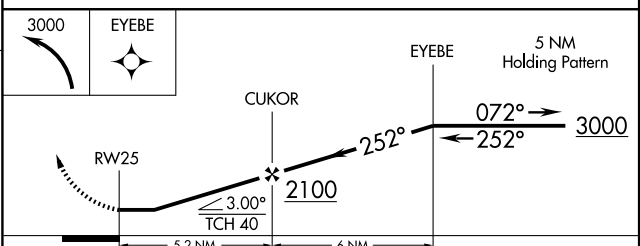

RNAV (GPS) RWY 25

RUSSELLVILLE RGNL (RUE)

APP CRS 252°	Rwy Idg 4794
	TDZE 403
	Apt Elev 403

<p>▽ GPS or RNP-0.3 Required. DME/DME RNP-0.3 NA.</p> <p>▲ NA</p>	<p>MISSED APPROACH: Climbing left turn to 3000 direct EYEBE WP and hold.</p>
---	---

ASOS 132.475	RAZORBACK APP CON 120.9 343.75	MEMPHIS CENTER 128.475 377.15	UNICOM 122.7 (CTAF) 0
------------------------	--	---	---------------------------------

CATEGORY	A	B	C	D
LNAV MDA	1260-1 857 (900-1)	1260-1¼ 857 (900-1¼)	1260-2½ 857 (900-2½)	1260-2¾ 857 (900-2¾)
CIRCLING	1260-1 857 (900-1)	1260-1¼ 857 (900-1¼)	1260-2½ 857 (900-2½)	1260-2¾ 857 (900-2¾)