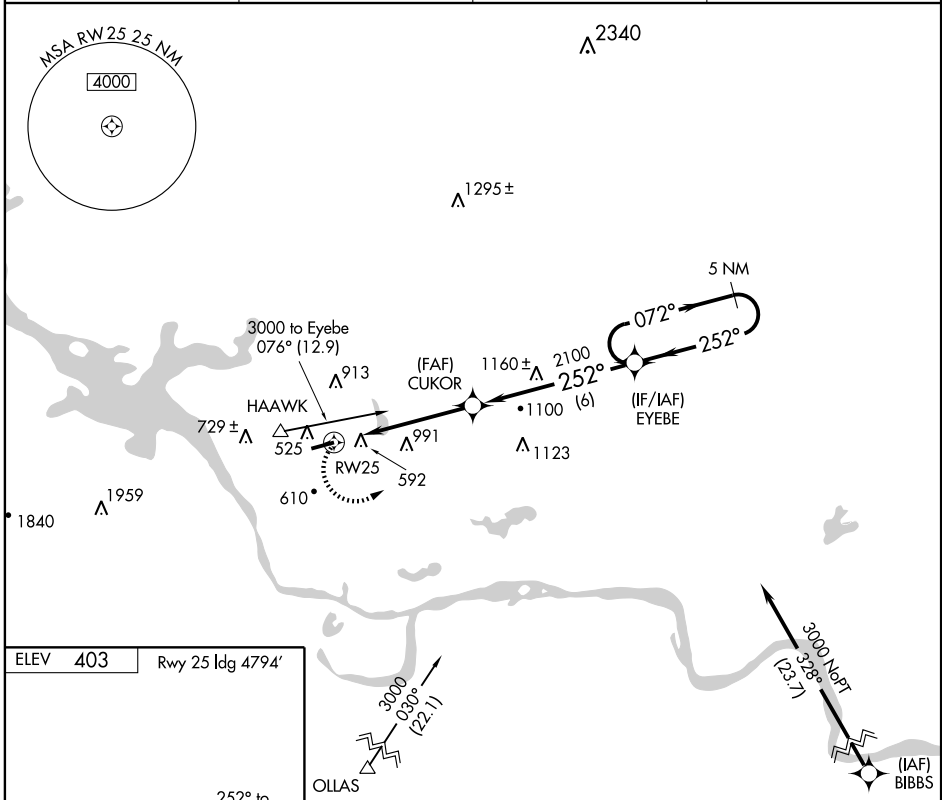

RNAV (GPS) RWY 25

RUSSELLVILLE RGNL (RUE)

APP CRS 252°	Rwy Idg 4794
	TDZE 403
	Apt Elev 403

<p>▽ GPS or RNP-0.3 Required. DME/DME RNP-0.3 NA.</p> <p>▲ NA</p>	<p>MISSED APPROACH: Climbing left turn to 3000 direct EYEBE WP and hold.</p>
---	---

ASOS 132.475	RAZORBACK APP CON 120.9 343.75	MEMPHIS CENTER 128.475 377.15	UNICOM 122.7 (CTAF) 0
------------------------	--	---	---------------------------------

CATEGORY	A	B	C	D
LNAV MDA	1260-1 857 (900-1)	1260-1¼ 857 (900-1¼)	1260-2½ 857 (900-2½)	1260-2¾ 857 (900-2¾)
CIRCLING	1260-1 857 (900-1)	1260-1¼ 857 (900-1¼)	1260-2½ 857 (900-2½)	1260-2¾ 857 (900-2¾)

SC-1, 22 OCT 2009 to 19 NOV 2009

SC-1, 22 OCT 2009 to 19 NOV 2009