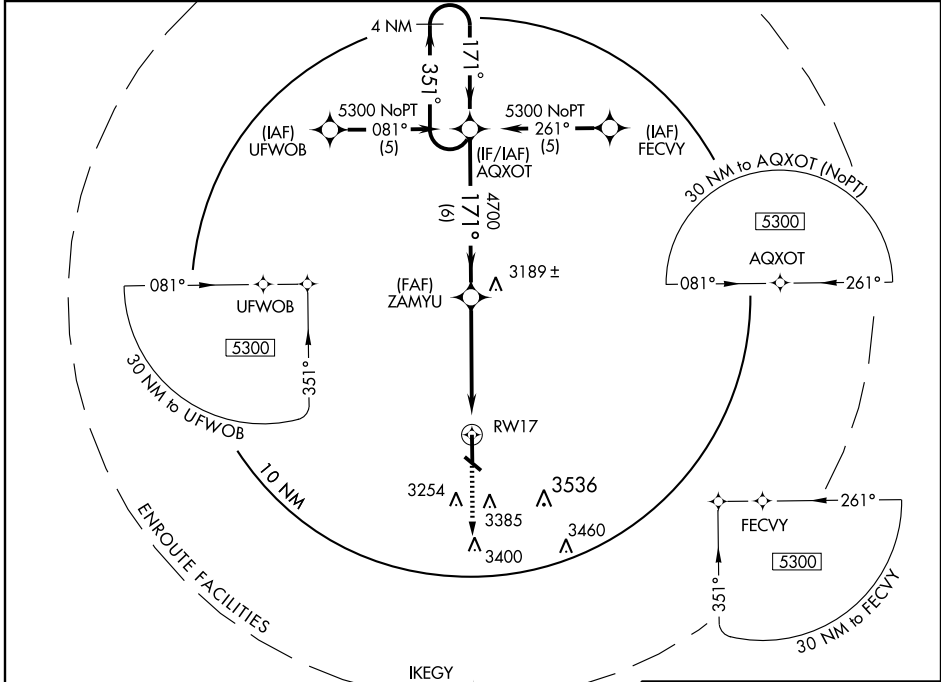

# RNAV (GPS) RWY 17

ULYSSES (ULS)

APP CRS <b>171°</b>	Rwy Idg <b>6000</b>
	TDZE <b>3065</b>
	Apt Elev <b>3071</b>

**▼** DME/DME RNP-0.3 NA. BARO-VNAV NA below -31°C (-23°F). MISSED APPROACH: Climb to 5300 direct IKEGY and hold.

AWOS-3 <b>118.95</b>	GARDEN CITY RADIO <b>122.3</b>	UNICOM <b>122.8 (CTAF)</b>
-------------------------	-----------------------------------	-------------------------------

NC-2, 22 OCT 2009 to 19 NOV 2009

NC-2, 22 OCT 2009 to 19 NOV 2009

CATEGORY	A	B	C	D
LPV DA	NA			
LNAV/DA VNAV	3332-1	267 (300-1)		NA
LNAV MDA	3440-1	375 (400-1)		NA
CIRCLING	3660-1 589 (600-1)	3740-1 669 (700-1)	3740-1¾ 669 (700-1¾)	NA