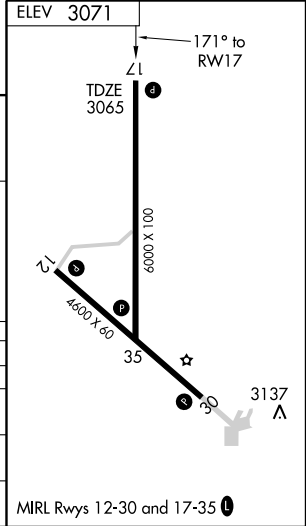

CATEGORY	A	B	C	D
LPV DA	NA			
LNAV/DA VNAV	3332-1	267 (300-1)		NA
LNAV MDA	3440-1	375 (400-1)		NA
CIRCLING	3660-1 589 (600-1)	3740-1 669 (700-1)	3740-1¾ 669 (700-1¾)	NA