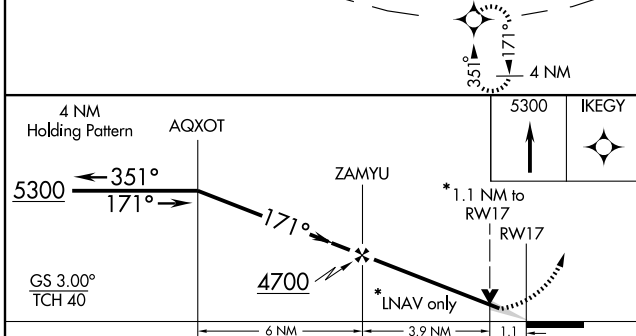

CATEGORY	A	B	C	D
LPV DA	NA			
LNAV/DA VNAV	3332-1	267 (300-1)		NA
LNAV MDA	3440-1	375 (400-1)		NA
CIRCLING	3660-1 589 (600-1)	3740-1 669 (700-1)	3740-1¾ 669 (700-1¾)	NA