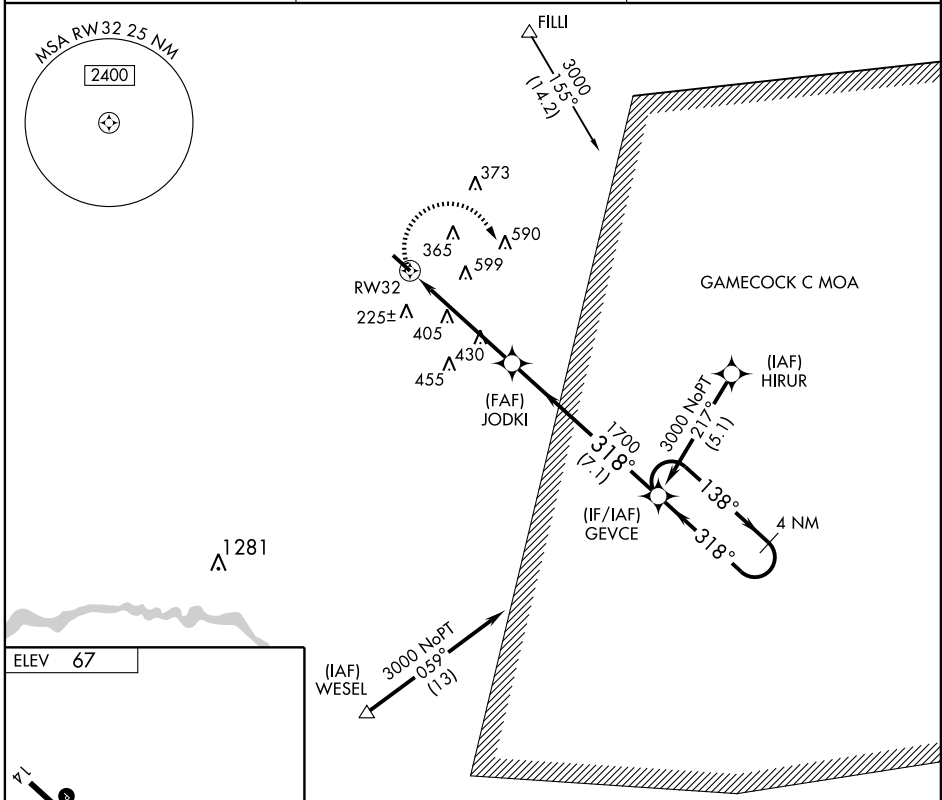

RNAV (GPS) RWY 32

KINGSTREE/WILLIAMSBURG RGNL (CKI)

APP CRS 318°	Rwy Idg 5000
	TDZE 67
	Apt Elev 67

⚠ If local altimeter setting not received, use Florence Rgnl alimeter setting and increase all MDAs 80 feet. VDP NA with Florence Rgnl alimeter setting. Procedure NA at night. DME/DME RNP-0.3 NA.

MISSED APPROACH: Climbing right turn to 3000 direct GEVCE and hold.

AWOS-3 124.775	MYRTLE BEACH APP CON ★ 127.4 257.95	UNICOM 122.7 (CTAF) 0
--------------------------	---	--

CATEGORY	A	B	C	D
LNAV MDA	760-1	693 (700-1)	760-2 693 (700-2)	760-2¼ 693 (700-2¼)
CIRCLING	760-1	693 (700-1)	760-2 693 (700-2)	1020-3 953 (1000-3)

SE-2, 22 OCT 2009 to 19 NOV 2009

SE-2, 22 OCT 2009 to 19 NOV 2009