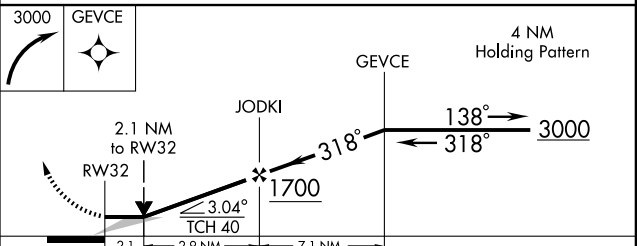

RNAV (GPS) RWY 32

KINGSTREE/WILLIAMSBURG RGNL (CKI)

APP CRS 318°	Rwy Idg 5000
	TDZE 67
	Apt Elev 67

⚠ If local altimeter setting not received, use Florence Rgnl alimeter setting and increase all MDAs 80 feet. VDP NA with Florence Rgnl alimeter setting. Procedure NA at night. DME/DME RNP-0.3 NA.

MISSED APPROACH: Climbing right turn to 3000 direct GEVCE and hold.

AWOS-3 124.775	MYRTLE BEACH APP CON ★ 127.4 257.95	UNICOM 122.7 (CTAF) 0
--------------------------	---	--

CATEGORY	A	B	C	D
LNAV MDA	760-1	693 (700-1)	760-2 693 (700-2)	760-2¼ 693 (700-2¼)
CIRCLING	760-1	693 (700-1)	760-2 693 (700-2)	1020-3 953 (1000-3)