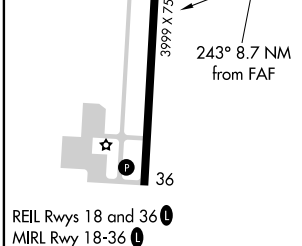

BOONVILLE, MISSOURI

AL-6192 (FAA)

VOR-A

BOONVILLE/JESSE VIERTEL MEMORIAL (V.E.R.)

VORTAC HLV 114.2 Chan 89	APP CRS 243°	Rwy Idg TDZE Apt Elev	N/A N/A 715

NA Visibility reduction by helicopters NA. Use Columbia Rgnl altimeter setting.	MISSED APPROACH: Climbing right turn to 2900 via HLV VORTAC R-243 to SENCO Int/HLV 19 DME and hold.

MIZZU APP CON 124.375	UNICOM 122.7 (CTAF)

FAF to MAP 8.7 NM					
Knots	60	90	120	150	180
Min:Sec	8:42	5:48	4:21	3:29	2:54