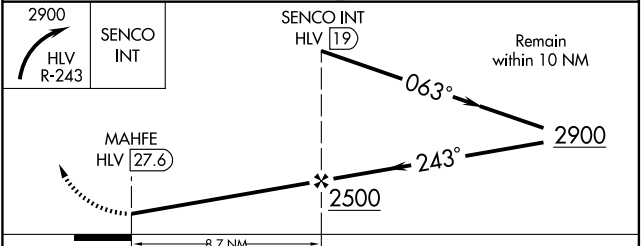

CATEGORY	A	B	C	D
CIRCLING	1900-1¼ 1185 (1200-1¼)	1900-1½ 1185 (1200-1½)	1900-3 1185 (1200-3)	NA

BOONVILLE, MISSOURI
Amdt 5 09295

38°57'N-92°41'W

BOONVILLE/JESSE VIERTEL MEMORIAL (V.E.R.)
VOR-A

NC-3, 22 OCT 2009 to 19 NOV 2009

NC-3, 22 OCT 2009 to 19 NOV 2009