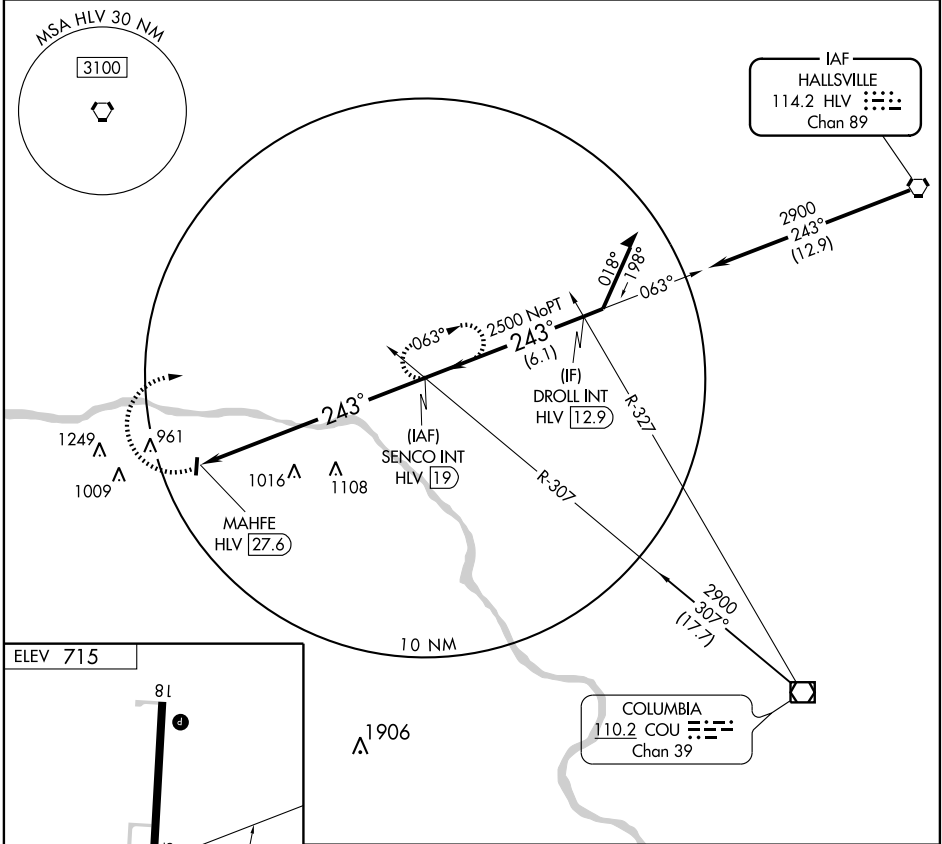

BOONVILLE, MISSOURI

AL-6192 (FAA)

VOR-A

BOONVILLE/JESSE VIERTEL MEMORIAL (V.E.R.)

VORTAC HLV 114.2 Chan 89	APP CRS 243°	Rwy Idg TDZE Apt Elev	N/A N/A 715
--	------------------------	-----------------------------	--

<p>NA Visibility reduction by helicopters NA. Use Columbia Rgnl altimeter setting.</p>	<p>MISSED APPROACH: Climbing right turn to 2900 via HLV VORTAC R-243 to SENCO Int/HLV 19 DME and hold.</p>
---	--

<p>MIZZU APP CON 124.375</p>	<p>UNICOM 122.7 (CTAF)</p>
---	---------------------------------------

FAF to MAP 8.7 NM					
Knots	60	90	120	150	180
Min:Sec	8:42	5:48	4:21	3:29	2:54

CATEGORY	A	B	C	D
CIRCLING	1900-1¼ 1185 (1200-1¼)	1900-1½ 1185 (1200-1½)	1900-3 1185 (1200-3)	NA

BOONVILLE, MISSOURI
Amdt 5 09295

38°57'N-92°41'W

BOONVILLE/JESSE VIERTEL MEMORIAL (V.E.R.)
VOR-A

NC-3, 22 OCT 2009 to 19 NOV 2009

NC-3, 22 OCT 2009 to 19 NOV 2009