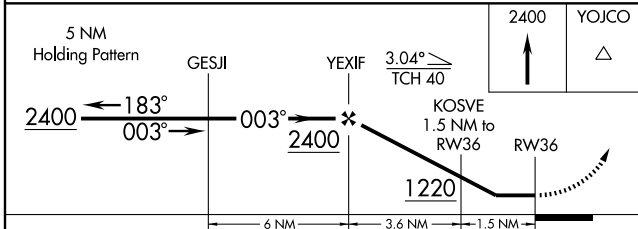

RNAV (GPS) RWY 36

BOONVILLE/JESSE VIERTEL MEMORIAL (V.T.R.)

APP CRS	Rwy Idg	3999
003°	TDZE	715
	Apt Elev	715

NA DME/DME RNP-0.3 NA. Visibility reduction by helicopters NA. Use Columbia Rgnl altimeter setting.	MISSED APPROACH: Climb to 2400 direct YOJCO and hold.

MIZZU APP CON 124.375	UNICOM 122.7 (CTAF)

CATEGORY	A	B	C	D
RNAV MDA	1120-1	405 (500-1)	1120-1¼ 405 (500-1¼)	NA
CIRCLING	1200-1	485 (500-1)	1340-1¾ 625 (700-1¾)	NA

NC-3, 22 OCT 2009 to 19 NOV 2009

NC-3, 22 OCT 2009 to 19 NOV 2009