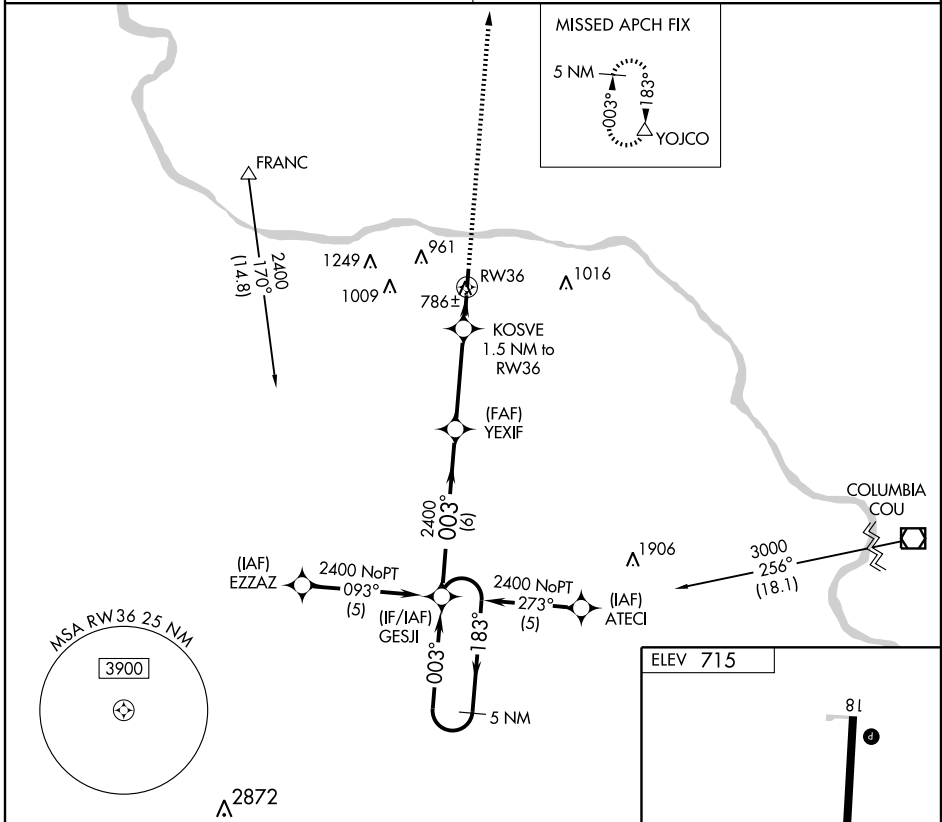

RNAV (GPS) RWY 36

BOONVILLE/JESSE VIERTEL MEMORIAL (V.T.R.)

APP CRS	Rwy Idg	3999
003°	TDZE	715
	Apt Elev	715

<p>NA</p> <p>DME/DME RNP-0.3 NA. Visibility reduction by helicopters NA. Use Columbia Rgnl altimeter setting.</p>	<p>MISSED APPROACH: Climb to 2400 direct YOJCO and hold.</p>
--	--

<p>MIZZU APP CON</p> <p>124.375</p>	<p>UNICOM</p> <p>122.7 (CTAF)</p>
--	--

CATEGORY	A	B	C	D
RNAV MDA	1120-1	405 (500-1)	1120-1¼ 405 (500-1¼)	NA
CIRCLING	1200-1	485 (500-1)	1340-1¾ 625 (700-1¾)	NA

NC-3, 22 OCT 2009 to 19 NOV 2009

NC-3, 22 OCT 2009 to 19 NOV 2009