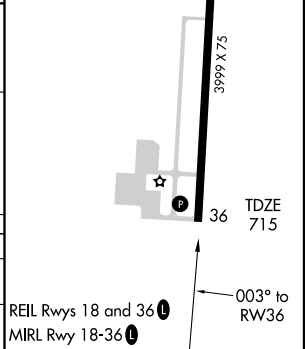

RNAV (GPS) RWY 36

BOONVILLE/JESSE VIERTEL MEMORIAL (V.T.R.)

APP CRS	Rwy Idg	3999
003°	TDZE	715
	Apt Elev	715

NA DME/DME RNP-0.3 NA. Visibility reduction by helicopters NA. Use Columbia Rgnl altimeter setting.	MISSED APPROACH: Climb to 2400 direct YOJCO and hold.

MIZZU APP CON 124.375	UNICOM 122.7 (CTAF)

CATEGORY	A	B	C	D
RNAV MDA	1120-1	405 (500-1)	1120-1¼ 405 (500-1¼)	NA
CIRCLING	1200-1	485 (500-1)	1340-1¾ 625 (700-1¾)	NA

NC-3, 22 OCT 2009 to 19 NOV 2009

NC-3, 22 OCT 2009 to 19 NOV 2009