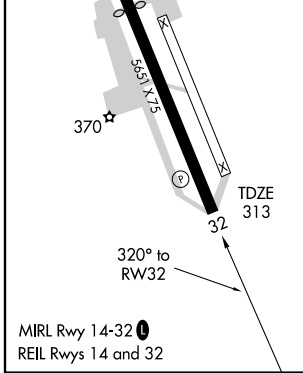

GPS RWY 32

DELANO MUNI (DLO)

APP CRS 320°	Rwy ldg 5651
	TDZE 313
	Apt Elev 314

NA Circling not authorized Southwest of Rwy 14-32. MISSED APPROACH: Climbing right turn to 3000 direct TTE VOR/DME and hold.

AWOS-3 119.55	BAKERSFIELD APP CON* 118.9	UNICOM 122.8 (CTAF)

CATEGORY	A	B	C	D
S-32	720-1 407 (500-1)		720-1¼ 407 (500-1¼)	
CIRCLING	760-1 446 (500-1)	780-1 466 (500-1)	780-1½ 466 (500-1½)	880-2 566 (600-2)

SW-3, 22 OCT 2009 to 19 NOV 2009

SW-3, 22 OCT 2009 to 19 NOV 2009