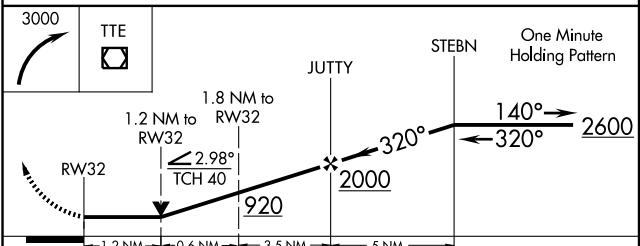

GPS RWY 32

DELANO MUNI (DLO)

APP CRS 320°	Rwy ldg 5651
	TDZE 313
	Apt Elev 314

NA Circling not authorized Southwest of Rwy 14-32. MISSED APPROACH: Climbing right turn to 3000 direct TTE VOR/DME and hold.

AWOS-3 119.55	BAKERSFIELD APP CON* 118.9	UNICOM 122.8 (CTAF)
-------------------------	--------------------------------------	-------------------------------

CATEGORY	A	B	C	D
S-32	720-1 407 (500-1)		720-1¼ 407 (500-1¼)	
CIRCLING	760-1 446 (500-1)	780-1 466 (500-1)	780-1½ 466 (500-1½)	880-2 566 (600-2)