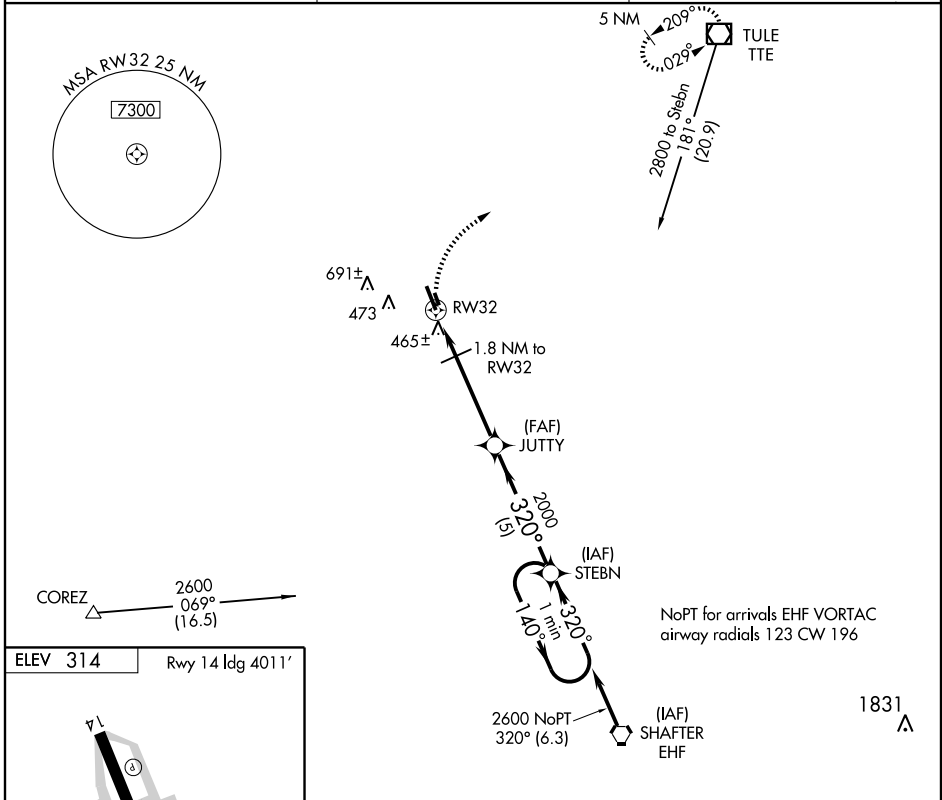

GPS RWY 32

DELANO MUNI (DLO)

APP CRS 320°	Rwy ldg 5651
	TDZE 313
	Apt Elev 314

NA Circling not authorized Southwest of Rwy 14-32. MISSED APPROACH: Climbing right turn to 3000 direct TTE VOR/DME and hold.

AWOS-3 119.55	BAKERSFIELD APP CON* 118.9	UNICOM 122.8 (CTAF)
-------------------------	--------------------------------------	-------------------------------

CATEGORY	A	B	C	D
S-32	720-1 407 (500-1)		720-1¼ 407 (500-1¼)	
CIRCLING	760-1 446 (500-1)	780-1 466 (500-1)	780-1½ 466 (500-1½)	880-2 566 (600-2)

SW-3, 22 OCT 2009 to 19 NOV 2009

SW-3, 22 OCT 2009 to 19 NOV 2009