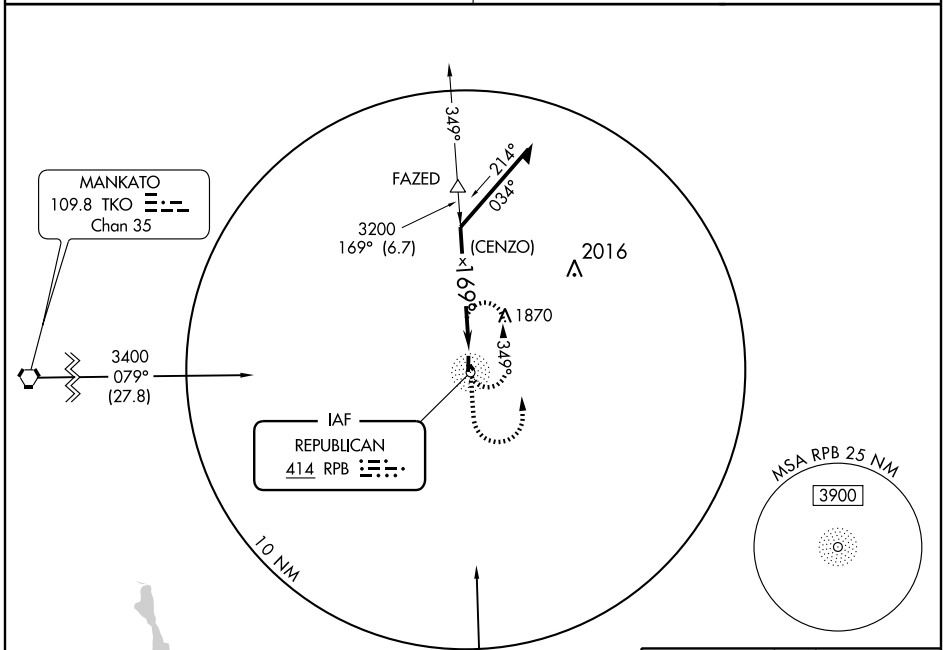

NDB or GPS RWY 18

BELLEVILLE MUNI (RPB)

NDB RPB 414	APP CRS 169°	Rwy Idg TDZE Apt Elev	3500 1537 1537
-----------------------	------------------------	-----------------------------	---

<p>▲ NA Use Concordia altimeter setting.</p>	<p>MISSED APPROACH: Climb to 3200 then left turn direct RPB NDB and hold.</p>
<p>WICHITA RADIO 122.1R</p>	<p>UNICOM 122.8 (CTAF)</p>

NC-2, 22 OCT 2009 to 19 NOV 2009

NC-2, 22 OCT 2009 to 19 NOV 2009

CATEGORY	A	B	C	D
S-18	2300-1 763 (800-1)	2300-1¼ 763 (800-1¼)	2300-2¼ 763 (800-2¼)	NA
CIRCLING	2300-1 763 (800-1)	2300-1¼ 763 (800-1¼)	2300-2¼ 763 (800-2¼)	NA