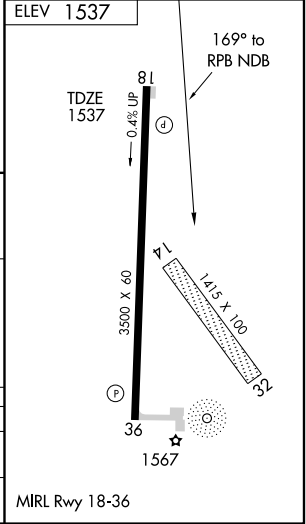

NDB or GPS RWY 18

BELLEVILLE MUNI (RPB)

NDB RPB 414	APP CRS 169°	Rwy Idg TDZE Apt Elev	3500 1537 1537
-----------------------	------------------------	-----------------------------	---

<p>▲ NA Use Concordia altimeter setting.</p>	<p>MISSED APPROACH: Climb to 3200 then left turn direct RPB NDB and hold.</p>
<p>WICHITA RADIO 122.1R</p>	<p>UNICOM 122.8 (CTAF)</p>

NC-2, 22 OCT 2009 to 19 NOV 2009

NC-2, 22 OCT 2009 to 19 NOV 2009

CATEGORY	A	B	C	D
S-18	2300-1 763 (800-1)	2300-1¼ 763 (800-1¼)	2300-2¼ 763 (800-2¼)	NA
CIRCLING	2300-1 763 (800-1)	2300-1¼ 763 (800-1¼)	2300-2¼ 763 (800-2¼)	NA