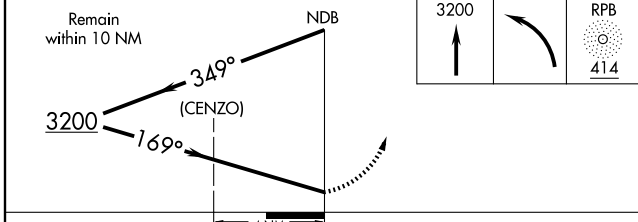

NDB or GPS RWY 18

BELLEVILLE MUNI (RPB)

NDB RPB 414	APP CRS 169°	Rwy Idg TDZE Apt Elev	3500 1537 1537
-----------------------	------------------------	-----------------------------	---

<p>▲ NA Use Concordia altimeter setting.</p>	<p>MISSED APPROACH: Climb to 3200 then left turn direct RPB NDB and hold.</p>
<p>WICHITA RADIO 122.1R</p>	<p>UNICOM 122.8 (CTAF)</p>

NC-2, 22 OCT 2009 to 19 NOV 2009

NC-2, 22 OCT 2009 to 19 NOV 2009

CATEGORY	A	B	C	D
S-18	2300-1 763 (800-1)	2300-1¼ 763 (800-1¼)	2300-2¼ 763 (800-2¼)	NA
CIRCLING	2300-1 763 (800-1)	2300-1¼ 763 (800-1¼)	2300-2¼ 763 (800-2¼)	NA