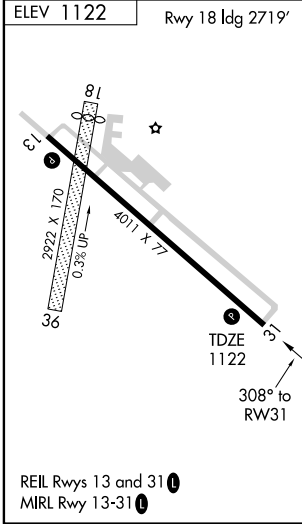

GPS RWY 31

LITTLE FALLS/MORRISON COUNTY, CHARLES A. LINDBERGH FIELD (L.X.L.)

APP CRS	Rwy Idg	4011
308°	TDZE	1122
	Apt Elev	1122

▽ NA
△ NA
MISSED APPROACH: Climb to 3000 then climbing left turn to 4000 direct URENE WP and hold.

AWOS-3 359	MINNEAPOLIS CENTER 118.05 239.0	GCO 121.725	UNICOM 122.8 (CTAF) 📻

NC-1, 22 OCT 2009 to 19 NOV 2009

NC-1, 22 OCT 2009 to 19 NOV 2009

GPS RWY 31