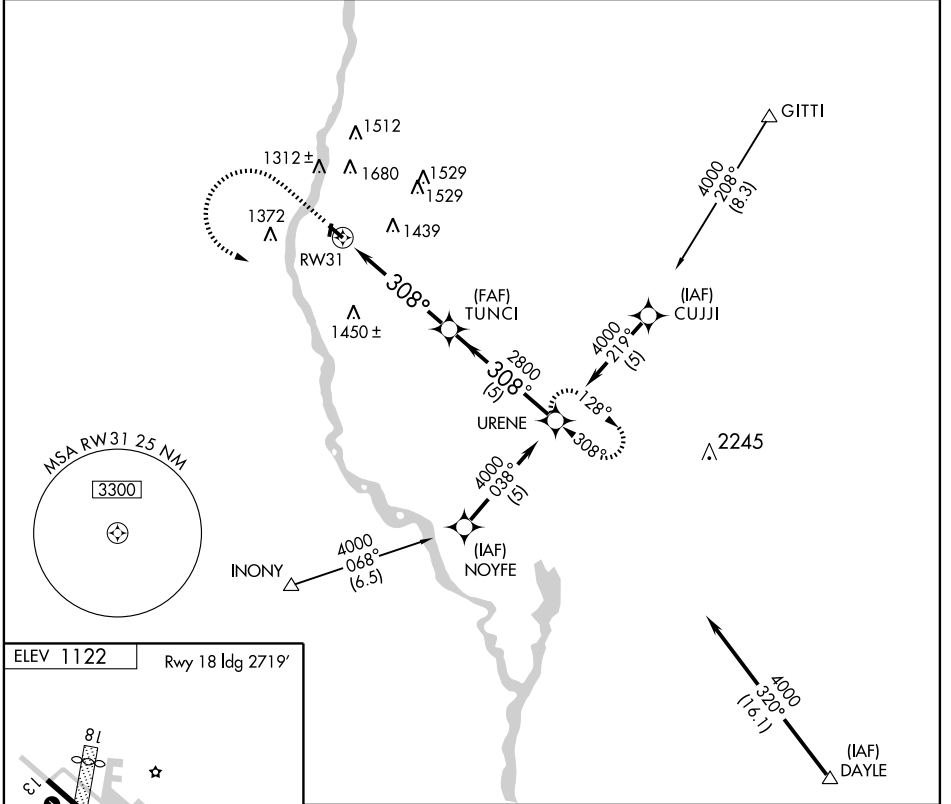

GPS RWY 31

LITTLE FALLS/MORRISON COUNTY, CHARLES A. LINDBERGH FIELD (L.X.L.)

APP CRS	Rwy Idg	4011
308°	TDZE	1122
	Apt Elev	1122

▽ NA
△ NA
 MISSED APPROACH: Climb to 3000 then climbing left turn to 4000 direct URENE WP and hold.

AWOS-3 359	MINNEAPOLIS CENTER 118.05 239.0	GCO 121.725	UNICOM 122.8 (CTAF) 📻
----------------------	---	-----------------------	--

NC-1, 22 OCT 2009 to 19 NOV 2009

NC-1, 22 OCT 2009 to 19 NOV 2009

GPS RWY 31