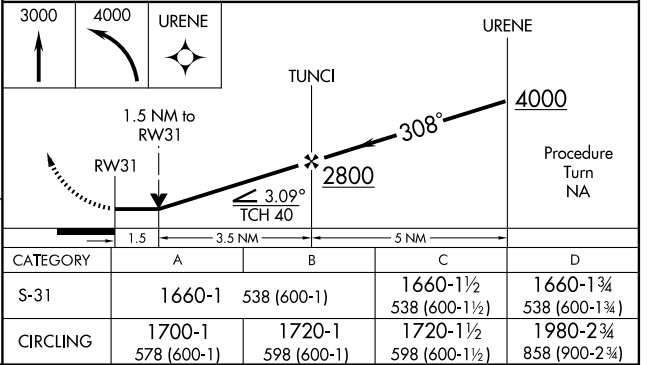

GPS RWY 31

LITTLE FALLS/MORRISON COUNTY, CHARLES A. LINDBERGH FIELD (L.X.L.)

APP CRS	Rwy Idg	4011
308°	TDZE	1122
	Apt Elev	1122

▽ NA
△ NA
MISSED APPROACH: Climb to 3000 then climbing left turn to 4000 direct URENE WP and hold.

AWOS-3 359	MINNEAPOLIS CENTER 118.05 239.0	GCO 121.725	UNICOM 122.8 (CTAF) 📻

NC-1, 22 OCT 2009 to 19 NOV 2009

NC-1, 22 OCT 2009 to 19 NOV 2009

GPS RWY 31