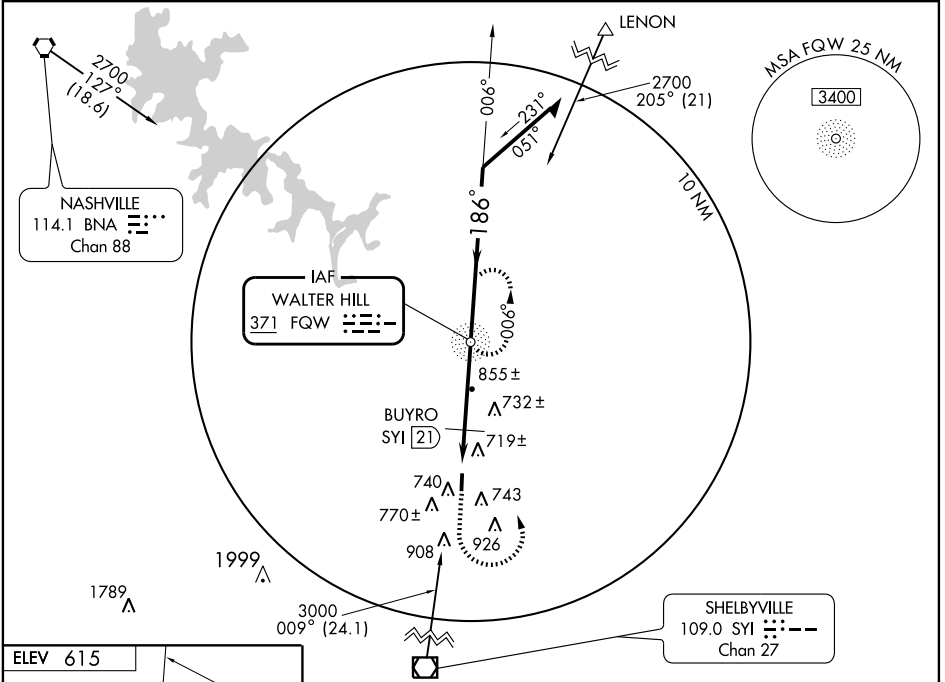

NDB RWY 18

MURFREESBORO MUNI (MBT)

NDB FQW 371	APP CRS 186°	Rwy ldg TDZE Apt Elev	3898 613 615
-----------------------	------------------------	-----------------------------	---

MISSED APPROACH: Climb to 1500 then climbing left turn to 2700 direct FQW NDB and hold.

AWOS-3 133.975	NASHVILLE APP CON 118.4 360.7	GCO 135.075	UNICOM 122.7 (CTAF)
--------------------------	---	-----------------------	-------------------------------

SE-1, 22 OCT 2009 to 19 NOV 2009

SE-1, 22 OCT 2009 to 19 NOV 2009

CATEGORY	A	B	C	D
S-18	1160-1 547 (600-1)		1160-1½ 547 (600-1½)	NA
CIRCLING	1160-1 545 (600-1)		1160-1½ 545 (600-1½)	NA
BUYRO DME MINIMUMS				
S-18	1020-1 407 (500-1)		1020-1¼ 407 (500-1¼)	NA
CIRCLING	1080-1 465 (500-1)		1080-1½ 465 (500-1½)	NA