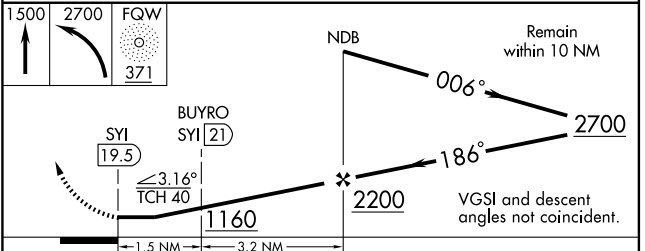

CATEGORY	A	B	C	D
S-18	1160-1 547 (600-1)		1160-1½ 547 (600-1½)	NA
CIRCLING	1160-1 545 (600-1)		1160-1½ 545 (600-1½)	NA
BUYRO DME MINIMUMS				
S-18	1020-1 407 (500-1)		1020-1¼ 407 (500-1¼)	NA
CIRCLING	1080-1 465 (500-1)		1080-1½ 465 (500-1½)	NA