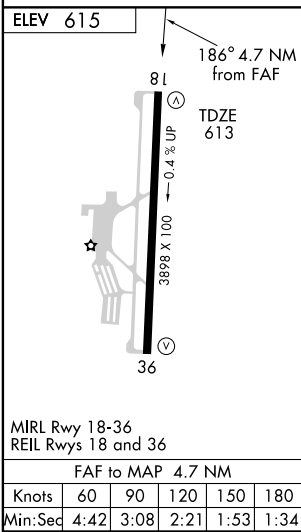

CATEGORY	A	B	C	D
S-18	1160-1 547 (600-1)		1160-1½ 547 (600-1½)	NA
CIRCLING	1160-1 545 (600-1)		1160-1½ 545 (600-1½)	NA
BUYRO DME MINIMUMS				
S-18	1020-1 407 (500-1)		1020-1¼ 407 (500-1¼)	NA
CIRCLING	1080-1 465 (500-1)		1080-1½ 465 (500-1½)	NA