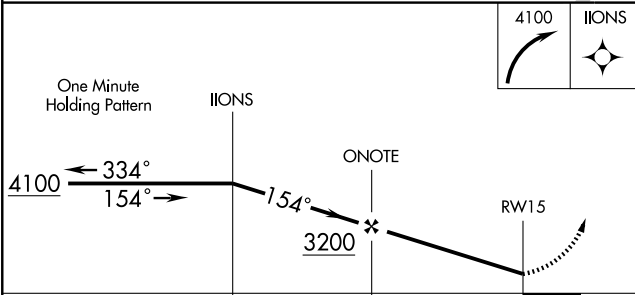

GPS RWY 15

LAGO VISTA TX-RUSTY ALLEN (RYW)

APP CRS 154°	Rwy Idg 3808 TDZE 1231 Apt Elev 1231
------------------------	---

IAF ▲ NA	Use Austin-Bergstrom Intl altimeter setting. ARM APPROACH MODE 30 NM PRIOR TO IAF.*	MISSED APPROACH: Climbing right turn to 4100 direct IIONS WP and hold.
--------------------	--	--

AWOS-3 119.375	AUSTIN APP CON 119.0 370.85	UNICOM 122.725 (CTAF)
--------------------------	---------------------------------------	---------------------------------

SC-3, 22 OCT 2009 to 19 NOV 2009

SC-3, 22 OCT 2009 to 19 NOV 2009

CATEGORY	A	B	C	D
S-15	1880-1	649 (700-1)	1880-1¾ 649 (700-1¾)	NA
CIRCLING	1880-1	649 (700-1)	1940-2 709 (800-2)	NA