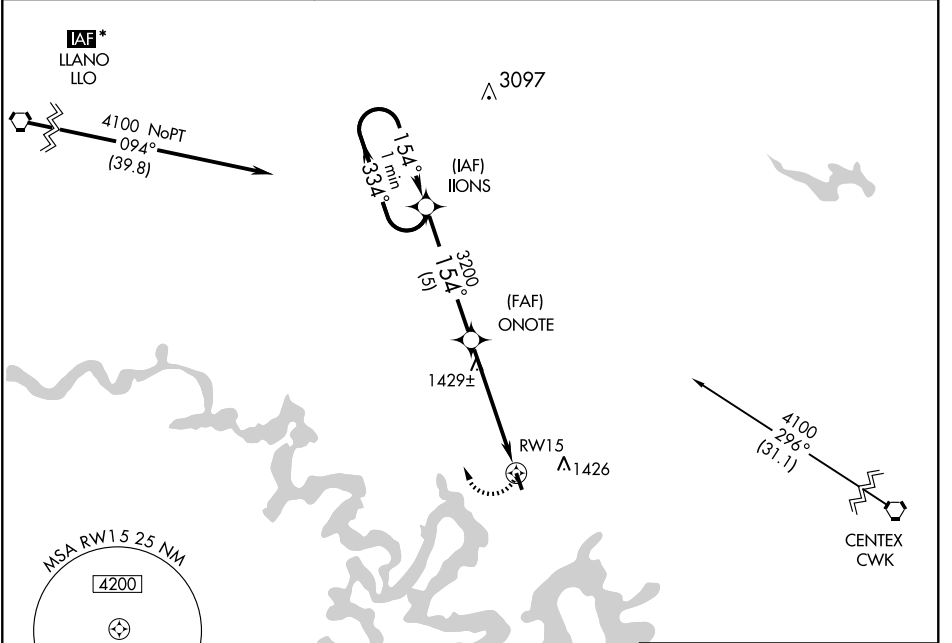

GPS RWY 15

LAGO VISTA TX-RUSTY ALLEN (RYW)

APP CRS 154°	Rwy Idg 3808 TDZE 1231 Apt Elev 1231
------------------------	---

IAF ▲ NA	Use Austin-Bergstrom Intl altimeter setting. ARM APPROACH MODE 30 NM PRIOR TO IAF.*	MISSED APPROACH: Climbing right turn to 4100 direct IIONS WP and hold.
--------------------	--	--

AWOS-3 119.375	AUSTIN APP CON 119.0 370.85	UNICOM 122.725 (CTAF)
--------------------------	---------------------------------------	---------------------------------

SC-3, 22 OCT 2009 to 19 NOV 2009

SC-3, 22 OCT 2009 to 19 NOV 2009

CATEGORY	A	B	C	D
S-15	1880-1	649 (700-1)	1880-1¾ 649 (700-1¾)	NA
CIRCLING	1880-1	649 (700-1)	1940-2 709 (800-2)	NA