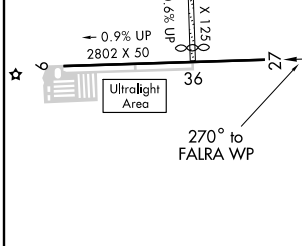

APP CRS 270°	Rwy ldg TDZE Apt Elev	N/A N/A 875
------------------------	-----------------------------	--

<p>▲ NA Use Waukegan Rgnl altimeter setting. GPS or RNP-0.3 Required. DME/DME RNP-0.3 NA.</p>	<p>MISSED APPROACH: Climb to 2000, then climbing left turn to 3000 direct HADAK WP and hold.</p>
--	---

<p>CHICAGO APP CON 120.55 315.6</p>	<p>UNICOM 122.8 (CTAF)</p>
--	---------------------------------------

CATEGORY	A	B	C	D
CIRCLING	1480-1	605 (700-1)	1480-1 ³ / ₄ 605 (700-1 ³ / ₄)	NA

EC-3, 22 OCT 2009 to 19 NOV 2009