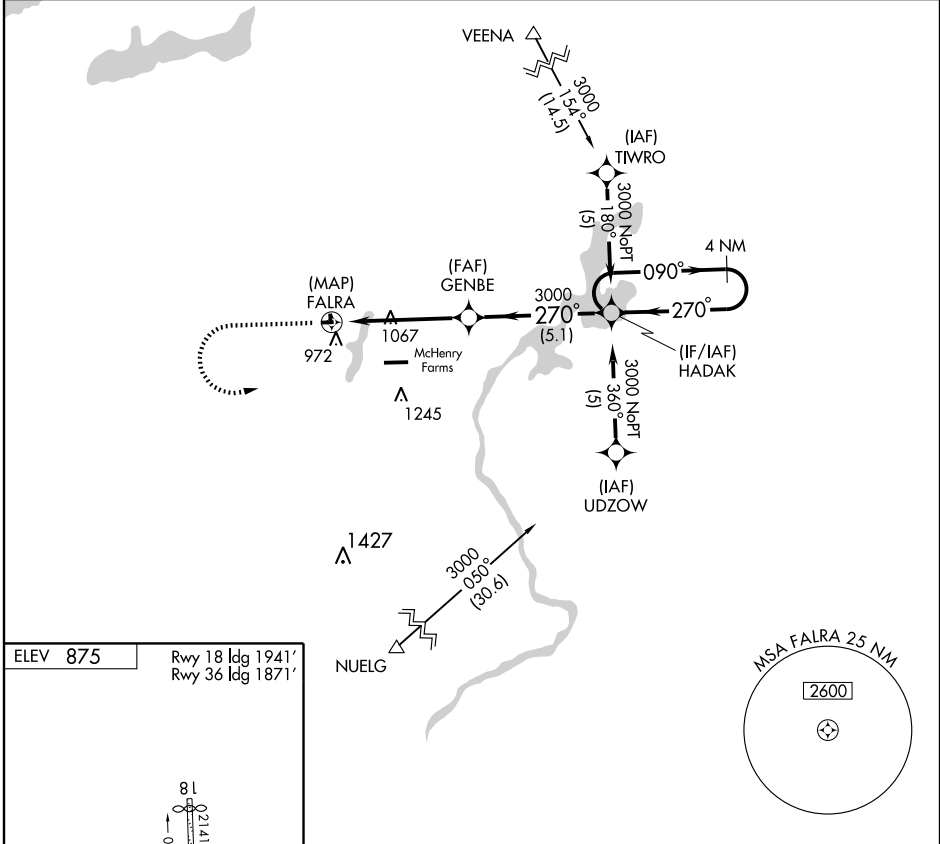

APP CRS 270°	Rwy ldg TDZE Apt Elev	N/A N/A 875
------------------------	-----------------------------	--

<p>▲ NA Use Waukegan Rgnl altimeter setting. GPS or RNP-0.3 Required. DME/DME RNP-0.3 NA.</p>	<p>MISSED APPROACH: Climb to 2000, then climbing left turn to 3000 direct HADAK WP and hold.</p>
--	---

<p>CHICAGO APP CON 120.55 315.6</p>	<p>UNICOM 122.8 (CTAF)</p>
--	---------------------------------------

CATEGORY	A	B	C	D
CIRCLING	1480-1	605 (700-1)	1480-1 ³ / ₄ 605 (700-1 ³ / ₄)	NA

EC-3, 22 OCT 2009 to 19 NOV 2009