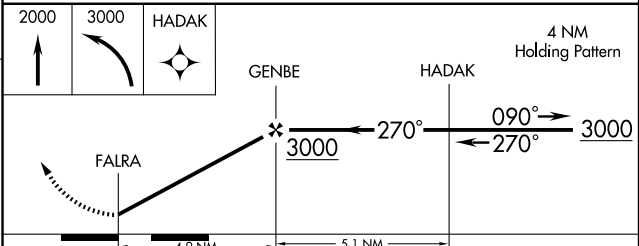

APP CRS 270°	Rwy ldg TDZE Apt Elev	N/A N/A 875

▲ NA Use Waukegan Rgnl altimeter setting. GPS or RNP-0.3 Required. DME/DME RNP-0.3 NA.	MISSED APPROACH: Climb to 2000, then climbing left turn to 3000 direct HADAK WP and hold.

CHICAGO APP CON 120.55 315.6	UNICOM 122.8 (CTAF)

CATEGORY	A	B	C	D
CIRCLING	1480-1	605 (700-1)	1480-1³/₄ 605 (700-1³/₄)	NA

EC-3, 22 OCT 2009 to 19 NOV 2009

EC-3, 22 OCT 2009 to 19 NOV 2009