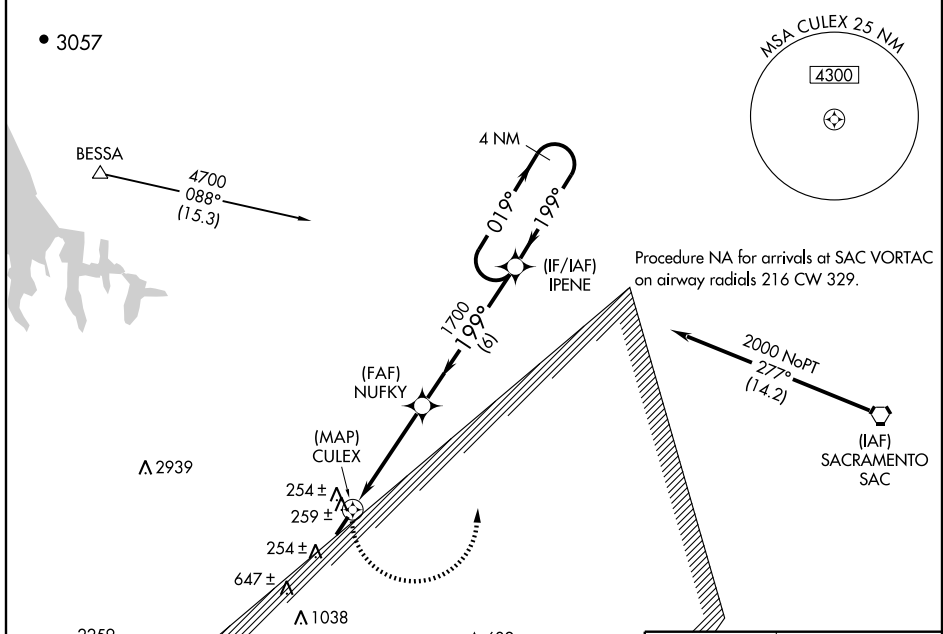

RNAV (GPS) Z RWY 20

VACAVILLE/NUT TREE (VCB)

| | | |
|-------------|----------|-------------|
| APP CRS | Rwy Idg | 4700 |
| 199° | TDZE | 117 |
| | Apt Elev | 117 |

⚠ Circling NA west of Rwy 2-20. DME/DME RNP-0.3 NA.
⚠ If local altimeter setting not received, use Davis University altimeter setting and increase all MDAs 40 feet.
 Visibility reduction by helicopters NA.

MISSED APPROACH: Climbing left turn to 2000 direct IPENE and hold.

| | | |
|-----------------------|--------------------------------------|---------------------------------|
| ASOS 134.75 | TRAVIS APP CON 128.4 291.0 | UNICOM 122.7 (CTAF) 0 |
|-----------------------|--------------------------------------|---------------------------------|

| CATEGORY | A | B | C | D |
|----------|----------------------|----------------------|------------------------|----|
| LNVA MDA | 520-1 | 403 (500-1) | 520-1¼ 403 (500-1¼) | NA |
| CIRCLING | 560-1 443 (500-1) | 580-1 463 (500-1) | 580-1½ 463 (500-1½) | NA |

SW-2, 22 OCT 2009 to 19 NOV 2009

SW-2, 22 OCT 2009 to 19 NOV 2009