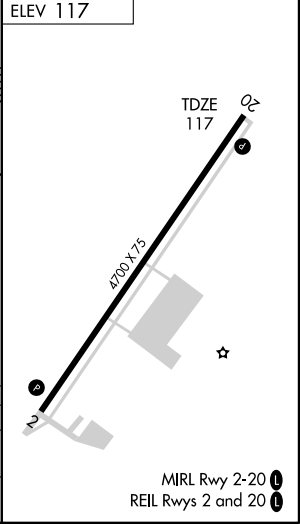

RNAV (GPS) Z RWY 20

VACAVILLE/NUT TREE (VCB)

| | | |
|-------------|----------|-------------|
| APP CRS | Rwy Idg | 4700 |
| 199° | TDZE | 117 |
| | Apt Elev | 117 |

⚠ Circling NA west of Rwy 2-20. DME/DME RNP-0.3 NA.
⚠ If local altimeter setting not received, use Davis University altimeter setting and increase all MDAs 40 feet.
 Visibility reduction by helicopters NA.

MISSED APPROACH: Climbing left turn to 2000 direct IPENE and hold.

| | | |
|-----------------------|--------------------------------------|---------------------------------|
| ASOS 134.75 | TRAVIS APP CON 128.4 291.0 | UNICOM 122.7 (CTAF) 0 |
|-----------------------|--------------------------------------|---------------------------------|

| CATEGORY | A | B | C | D |
|----------|----------------------|----------------------|------------------------|----|
| LNVA MDA | 520-1 | 403 (500-1) | 520-1¼ 403 (500-1¼) | NA |
| CIRCLING | 560-1 443 (500-1) | 580-1 463 (500-1) | 580-1½ 463 (500-1½) | NA |