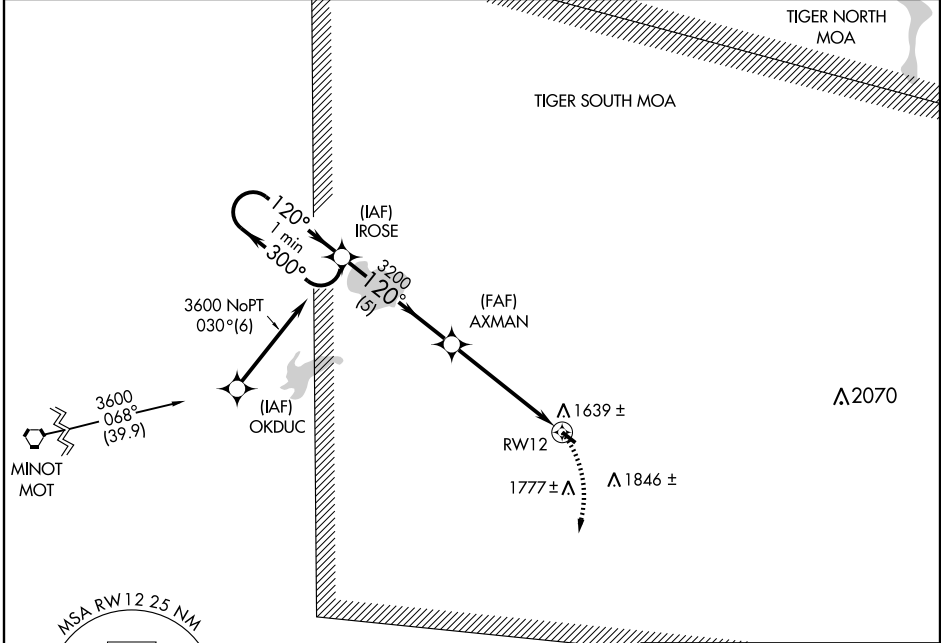

GPS RWY 12

RUGBY MUNI (RUG)

APP CRS	Rwy Idg	3604
120°	TDZE	1540
	Apt Elev	1548

▲ NA	Use Devils Lake altimeter setting.	MISSED APPROACH: Climbing right turn to 3600 direct BALTA WP and hold.	
-------------	------------------------------------	------------------------------------------------------------------------	--

AWOS-3 118.475	DEVILS LAKE AWOS-3 125.875	GRAND FORKS RADIO 122.2	UNICOM 122.8 (CTAF) ①
--------------------------	--------------------------------------	-----------------------------------	----------------------------------------

NC-1, 22 OCT 2009 to 19 NOV 2009

NC-1, 22 OCT 2009 to 19 NOV 2009

CATEGORY	A	B	C	D
S-12	2020-1	480 (500-1)	2020-1¼ 480 (500-1¼)	NA
CIRCLING	2160-1	612 (700-1)	2160-1¾ 612 (700-1¾)	NA