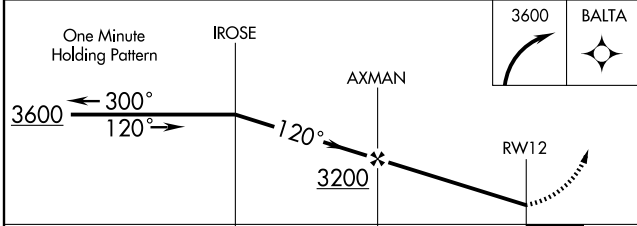

NC-1, 22 OCT 2009 to 19 NOV 2009

NC-1, 22 OCT 2009 to 19 NOV 2009