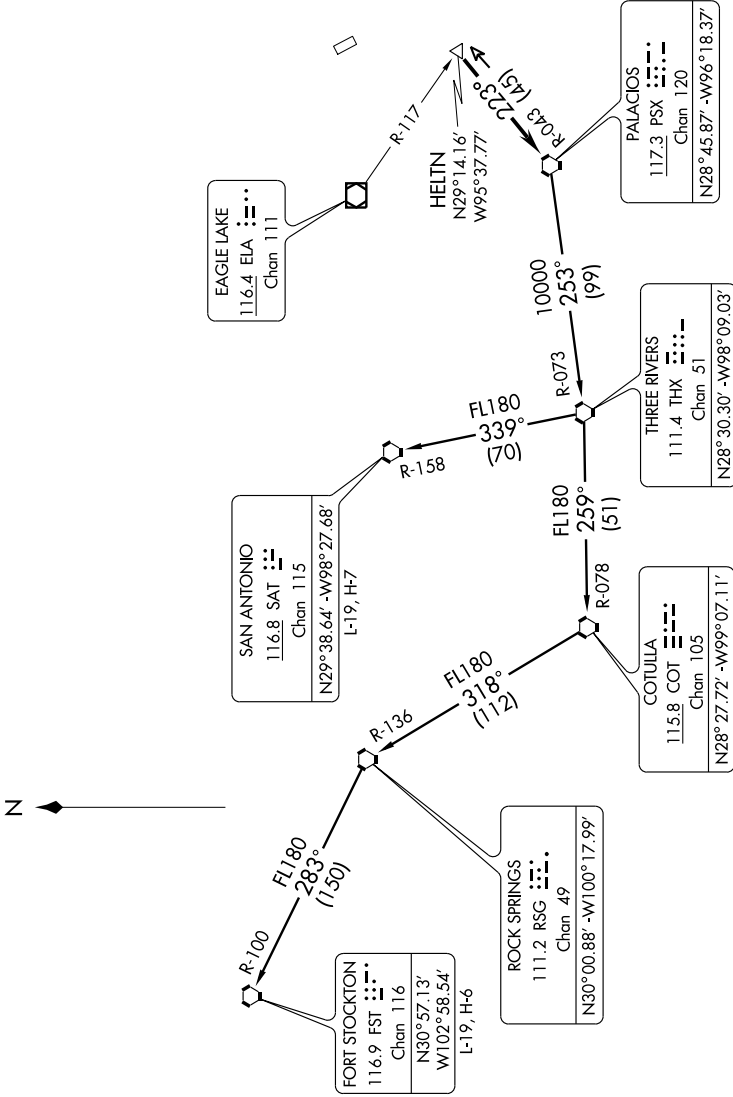

PALACIOS THREE DEPARTURE

SL-6079 (FAA)

HOUSTON, TEXAS

CINC DEL
121.15
HOUSTON DEP CON
123.8 257.7
CTAF
123.05

NOTE: Radar Required
NOTE: Chart not to scale

(NARRATIVE ON FOLLOWING PAGE)

SC-5, 22 OCT 2009 to 19 NOV 2009

SC-5, 22 OCT 2009 to 19 NOV 2009

PALACIOS THREE DEPARTURE

TAKE-OFF MINIMUMS:
Rwys 15, 33, standard.