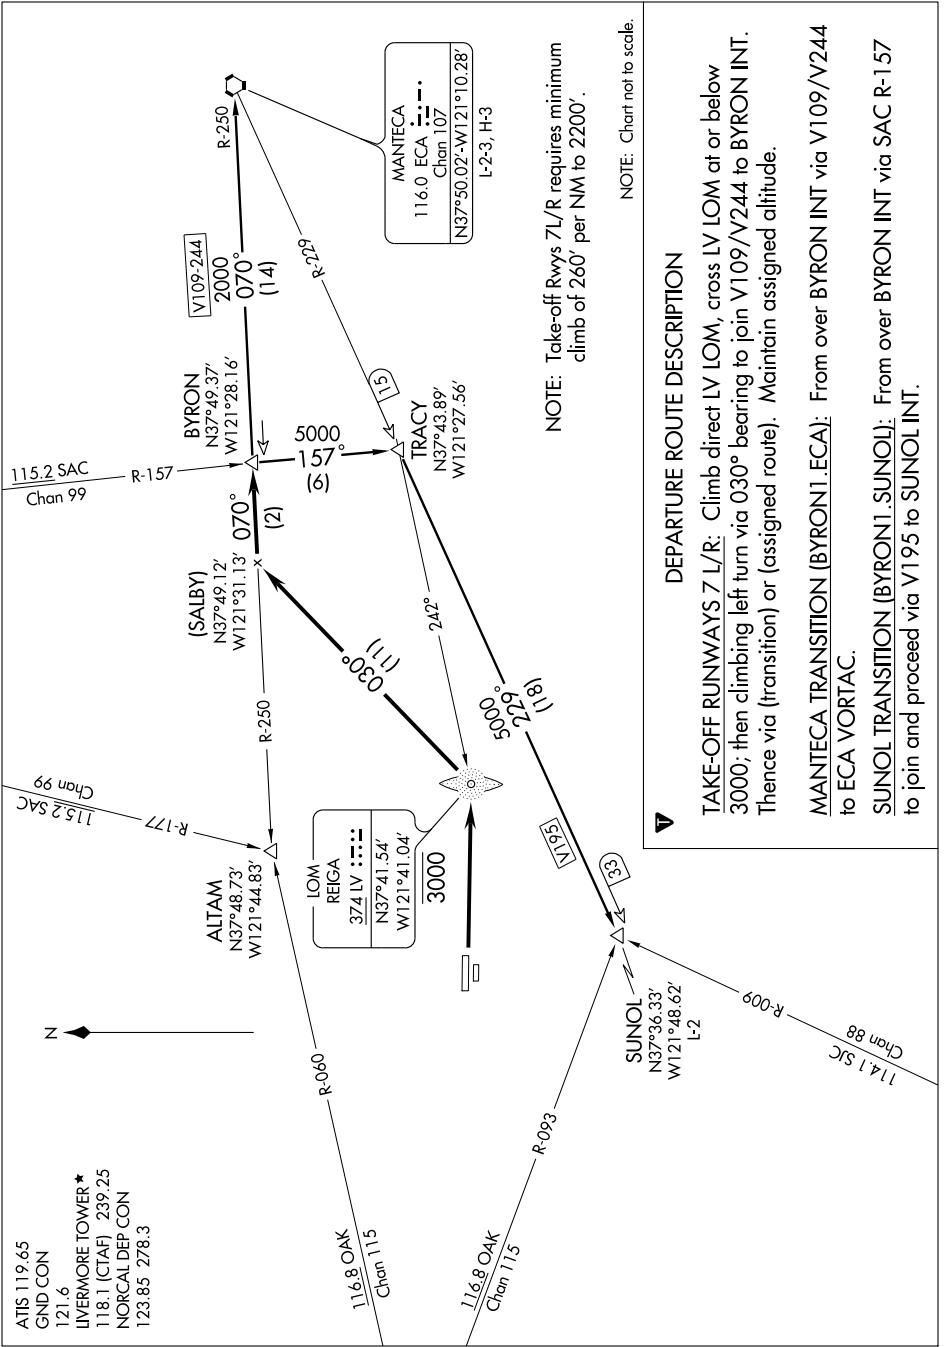

# BYRON ONE DEPARTURE

SL-6075 (FAA)

LIVERMORE MUNI (LVK)  
LIVERMORE, CALIFORNIA

6000' LVK 22 OCT 2009 to 6000' LVK 19 NOV 2009

SW-2, 22 OCT 2009 to 19 NOV 2009