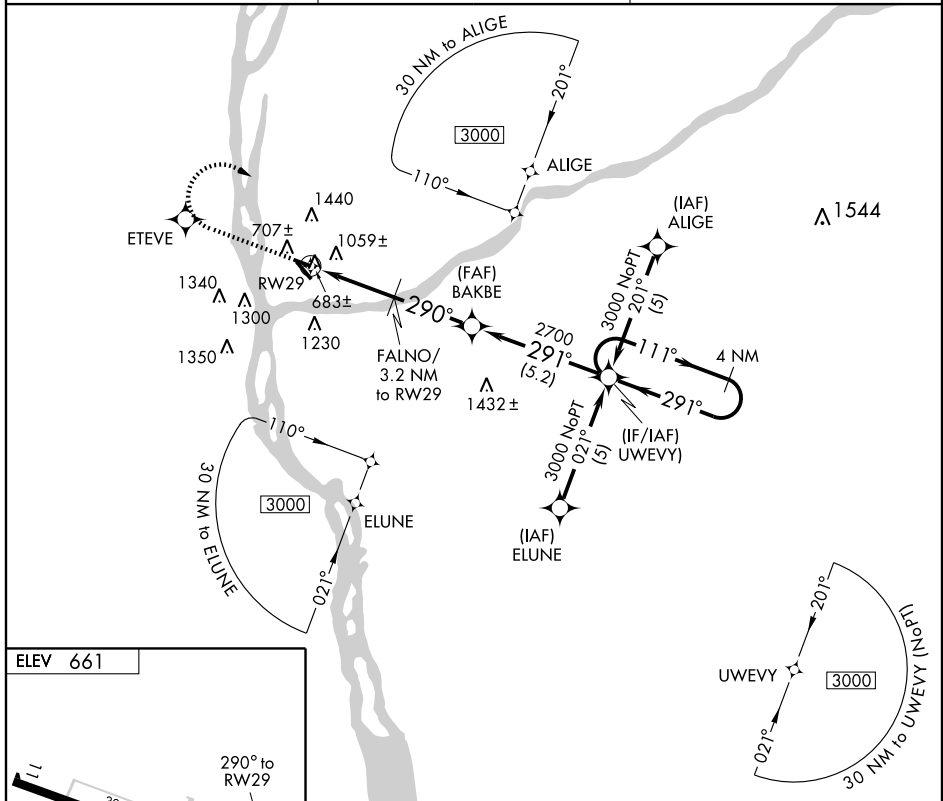

RNAV (GPS) RWY 29

PRAIRIE DU CHIEN MUNI (PDC)

APP CRS 290°	Rwy Idg 3999
	TDZE 661
	Apt Elev 661

<p>▽ NA</p> <p>GPS or RNP-0.3 Required. DME/DME RNP-0.3 NA.</p>	<p>MISSED APPROACH: Climb to 2000 via 290° course to ETEVE WP then climbing right turn to 3000 direct UWEVY WP and hold.</p>
--	--

AWOS-3 119.925	CHICAGO CENTER 133.95 281.4	UNICOM 122.8 (CTAF) 0
--------------------------	---------------------------------------	---------------------------------

EC-3, 22 OCT 2009 to 19 NOV 2009

EC-3, 22 OCT 2009 to 19 NOV 2009

2000	ETEVE	3000	UWEVY	
CRS 290°				
				BAKBE UWEVY 4 NM Holding Pattern
				≤ 3.06° TCH 40
				FALNO/ 1.9 NM 3.2 NM to RW29
				RW29 1740
				290° 2700 291° 3000
				1.9 1.3 3 NM 5.2 NM
CATEGORY	A	B	C	D
LNAV MDA	1320-1	659 (700-1)	1320-1¼ 659 (700-1¼)	1320-2 659 (700-2)
CIRCLING	1580-1¼	919 (1000-1¼)	1800-3	1139 (1200-3)