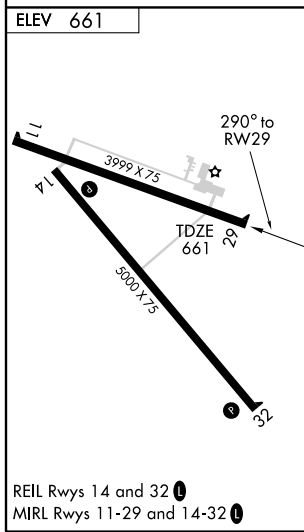

RNAV (GPS) RWY 29

PRAIRIE DU CHIEN MUNI (PDC)

APP CRS 290°	Rwy Idg 3999
	TDZE 661
	Apt Elev 661

<p>▽ NA</p> <p>GPS or RNP-0.3 Required. DME/DME RNP-0.3 NA.</p>	<p>MISSED APPROACH: Climb to 2000 via 290° course to ETEVE WP then climbing right turn to 3000 direct UWEVY WP and hold.</p>
--	--

2000	ETEVE	3000	UWEVY	
CRS 290°				
				BAKBE UWEVY 4 NM Holding Pattern
				≤ 3.06° TCH 40
				FALNO/ 1.9 NM 3.2 NM to RW29
				RW29 1740
				290° 2700 291° 3000
				1.9 1.3 3 NM 5.2 NM
CATEGORY	A	B	C	D
LNAV MDA	1320-1	659 (700-1)	1320-1¼ 659 (700-1¼)	1320-2 659 (700-2)
CIRCLING	1580-1¼	919 (1000-1¼)	1800-3	1139 (1200-3)