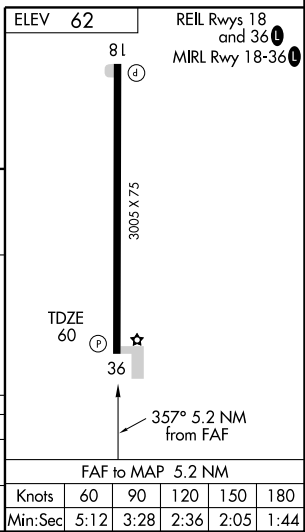

BUNKIE, LOUISIANA

AL-6010 (FAA)

NDB RWY 36

BUNKIE MUNI (2R6)

BWK NDB 397	APP CRS 357°	Rwy Idg TDZE Apt Elev	3005 60 62
-----------------------	------------------------	-----------------------------	---------------------------------------

NA Use Alexandria Intl altimeter setting. MISSED APPROACH: Climbing right turn to 2000 direct BWK NDB and hold.

POLK APP CON **125.4 302.2** CTAF **122.9**

CATEGORY	A	B	C	D
S-36	540-1	480 (500-1)	NA	
CIRCLING	540-1	478 (500-1)	NA	

BUNKIE, LOUISIANA
Orig-A 09127

30°57' N-92°14' W

BUNKIE MUNI (2R6) NDB RWY 36

SC-4, 22 OCT 2009 to 19 NOV 2009

SC-4, 22 OCT 2009 to 19 NOV 2009