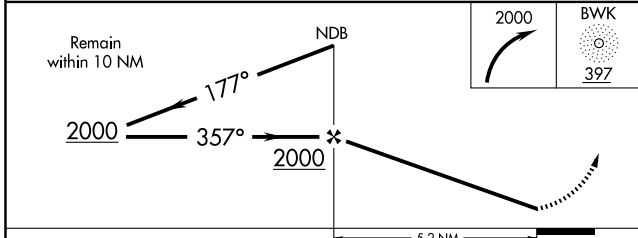

NA Use Alexandria Intl altimeter setting. MISSED APPROACH: Climbing right turn to 2000 direct BWK NDB and hold.

POLK APP CON **125.4 302.2** CTAF **122.9**

CATEGORY	A	B	C	D
S-36	540-1	480 (500-1)	NA	
CIRCLING	540-1	478 (500-1)	NA	