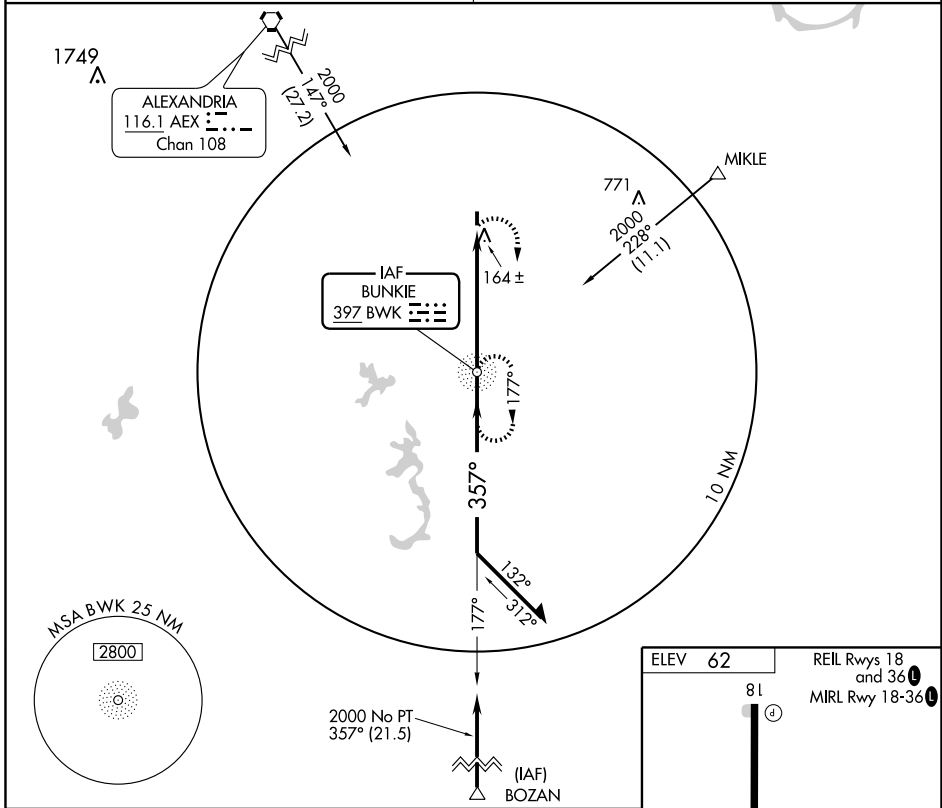

BUNKIE, LOUISIANA

AL-6010 (FAA)

NDB RWY 36

BUNKIE MUNI (2R6)

BWK NDB 397	APP CRS 357°	Rwy Idg TDZE Apt Elev	3005 60 62
-----------------------	------------------------	-----------------------------	---------------------------------------

NA Use Alexandria Intl altimeter setting. MISSED APPROACH: Climbing right turn to 2000 direct BWK NDB and hold.

POLK APP CON **125.4 302.2** CTAF **122.9**

CATEGORY	A	B	C	D
S-36	540-1	480 (500-1)	NA	
CIRCLING	540-1	478 (500-1)	NA	

BUNKIE, LOUISIANA
Orig-A 09127

30°57' N-92°14' W

BUNKIE MUNI (2R6) NDB RWY 36

SC-4, 22 OCT 2009 to 19 NOV 2009

SC-4, 22 OCT 2009 to 19 NOV 2009