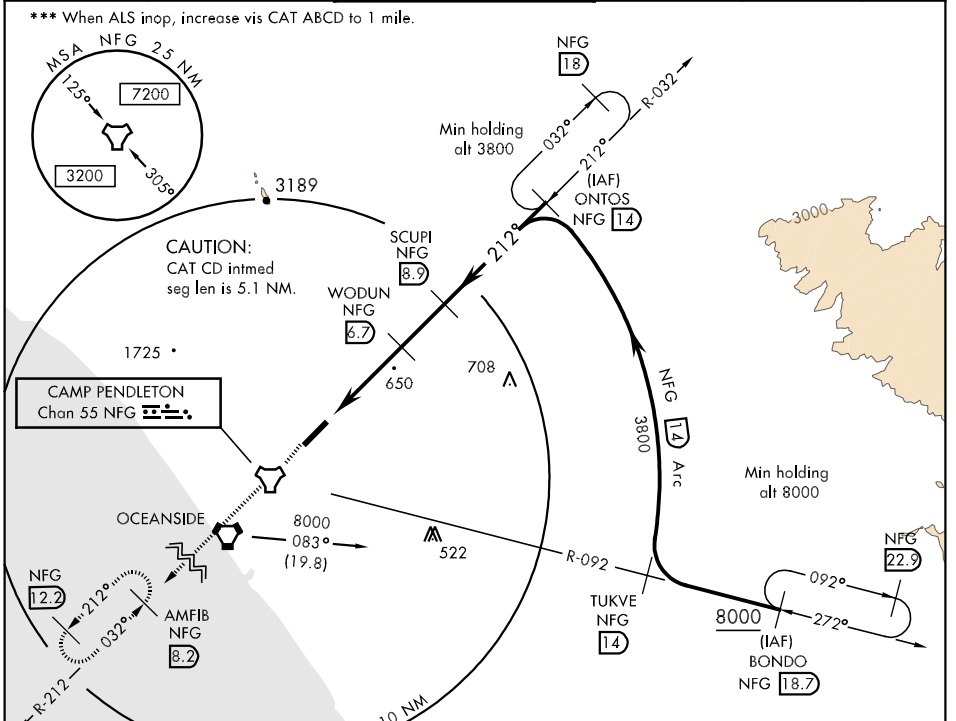

TACAN NFG Chan 55	APCH CRS 212°	Rwy ldg TDZE Arpt Elev 6005 78 78	AL-5985 [USN] CAMP PENDLETON MCAS (MUNN FIELD) (KNFG)
-----------------------------	-------------------------	---	---

▼ * When ALS inop, increase vis CAT A to 1 mile, CAT B to 1½ miles, CAT C to 2½ miles, CAT D to 3¾ miles.
 ** Circling Rwy 3 not authorized at night.

A2 SALSIF MISSED APPROACH: Climb to 2000 via NFG TACAN R-032 and R-212 to AMFIB (NFG R-212/8.2 DME) and hold.

ATIS ★ 267.6	SOCAL APP CON 127.3 323.0	CAMP PENDLETON TOWER ★ 128.775 382.2	GND CON 128.775 360.2	CLNC DEL 126.2 340.2	ASR/PAR
------------------------	-------------------------------------	--	---------------------------------	--------------------------------	---------

SW-3, 22 OCT 2009 to 19 NOV 2009

SW-3, 22 OCT 2009 to 19 NOV 2009

EMERG SAFE ALT 100 NM 13,600

CATEGORY	A	B	C	D
S-21*	900-¾ 822 (900-¾)	900-1 822 (900-1)	900-2¼ 822 (900-2¼)	900-2½ 822 (900-2½)
CIRCLING**	960-1¼ 882 (900-1¼)	1080-1½ 1002 (1100-1½)	1180-3 1102 (1200-3)	1200-3 1122 (1200-3)
S-PAR 21***	438 - ¾ 360 (400-¾) GS 3.5°			