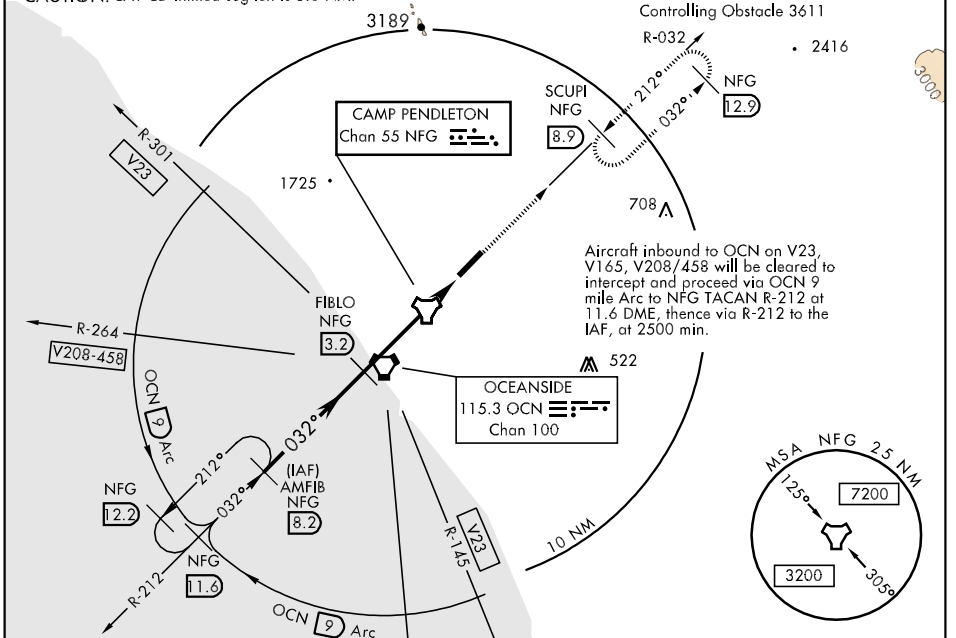

* MISSED APPROACH: Climb to 3700 via NFG TACAN R-032 to SCUPI (NFG R-032/8.9 DME) and hold.

ATIS ★ 267.6	SOCAL APP CON 127.3 323.0	CAMP PENDLETON TOWER ★ 128.775 382.2	GND CON 128.775 360.2	CLNC DEL 126.2 340.2	ASR/PAR
------------------------	-------------------------------------	--	---------------------------------	--------------------------------	---------

CAUTION: High terrain on final approach. Do not descend below MDA prior to MAP.

CAUTION: CAT CD intmed seg len is 5.0 NM.

* CAUTION: Missed Approach Minimum Climb Rate to 3700

Rwy	Knots	60	120	180	240	300
3	V/V(fpm)	360	720	1080	1440	1800

Controlling Obstacle 3611

EMERG SAFE ALT 100 NM 13,600

CATEGORY	A	B	C	D
S-3	980-1¼ 913 (1000-1¼)	980-2¾ 913 (1000-2¾)	980-3 913 (1000-3)	980-3 913 (1000-3)
CIRCLING	980-1¼ 902 (1000-1¼)	1080-1½ 1002 (1100-1½)	1180-3 1102 (1200-3)	1200-3 1122 (1200-3)

SW-3, 22 OCT 2009 to 19 NOV 2009

SW-3, 22 OCT 2009 to 19 NOV 2009