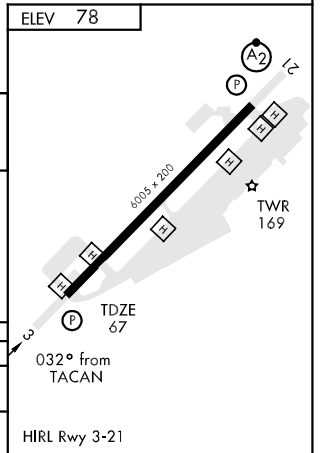

CAUTION: High terrain on final approach. Do not descend below MDA prior to MAP.

CAUTION: CAT CD intmed seg len is 5.0 NM.

* CAUTION: Missed Approach Minimum Climb Rate to 3700

Rwy	Knots	60	120	180	240	300
3	V/V(fpm)	360	720	1080	1440	1800

Controlling Obstacle 3611

EMERG SAFE ALT 100 NM 13,600

CATEGORY	A	B	C	D
S-3	980-1¼ 913 (1000-1¼)	980-2¾ 913 (1000-2¾)	980-3 913 (1000-3)	980-3 913 (1000-3)
CIRCLING	980-1¼ 902 (1000-1¼)	1080-1½ 1002 (1100-1½)	1180-3 1102 (1200-3)	1200-3 1122 (1200-3)