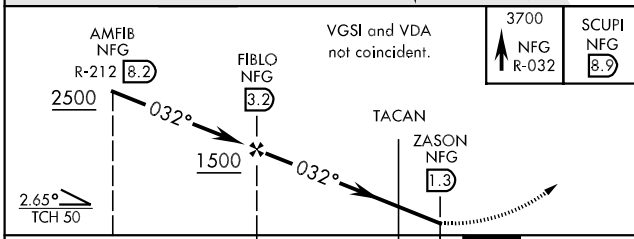

CAUTION: High terrain on final approach. Do not descend below MDA prior to MAP.

CAUTION: CAT CD intmed seg len is 5.0 NM.

* CAUTION: Missed Approach Minimum Climb Rate to 3700

Rwy	Knots	60	120	180	240	300
3	V/V(fpm)	360	720	1080	1440	1800

Controlling Obstacle 3611

EMERG SAFE ALT 100 NM 13,600

CATEGORY	A	B	C	D
S-3	980-1¼ 913 (1000-1¼)	980-2¾ 913 (1000-2¾)	980-3 913 (1000-3)	980-3 913 (1000-3)
CIRCLING	980-1¼ 902 (1000-1¼)	1080-1½ 1002 (1100-1½)	1180-3 1102 (1200-3)	1200-3 1122 (1200-3)