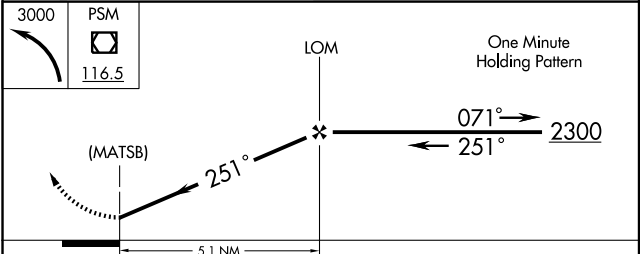

FAF to MAP 5.1 NM					CATEGORY	A	B	C	D	
Knots	60	90	120	150	180	1020-1	698 (700-1)	1020-2	698 (700-2)	NA
Min:Sec	5:06	3:24	2:33	2:02	1:42