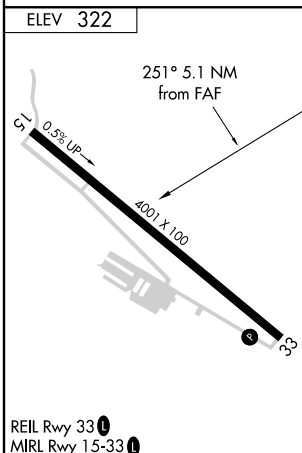

NDB or GPS-B
ROCHESTER/SKYHAVEN (D.A.W)

LOM SF 349	APP CRS 251°	Rwy Idg TDZE Apt Elev	N/A N/A 322
----------------------	------------------------	-----------------------------	--

<p>▼ When local altimeter not received, use ▲ NA Portsmouth Intl at Pease altimeter setting.</p>	<p>MISSED APPROACH: Climbing left turn to 3000 direct to PSM VOR/DME and hold.</p>
--	--

FAF to MAP 5.1 NM					CATEGORY	A	B	C	D	
Knots	60	90	120	150	180	1020-1	698 (700-1)	1020-2	698 (700-2)	NA
Min:Sec	5:06	3:24	2:33	2:02	1:42					