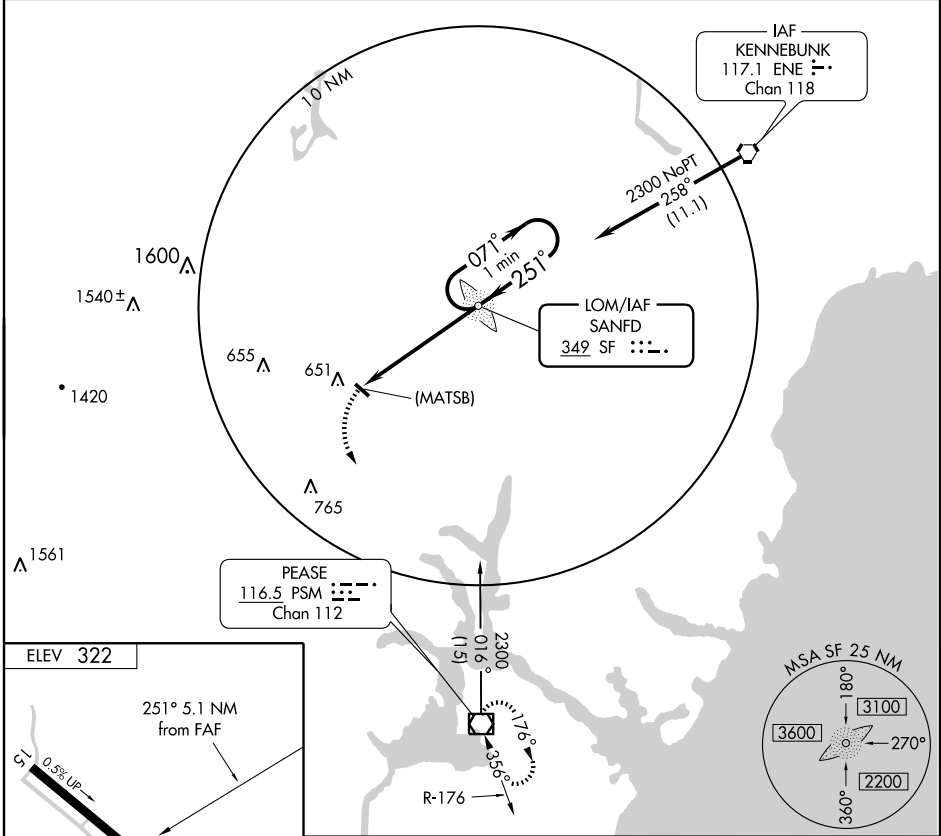

NDB or GPS-B
ROCHESTER/SKYHAVEN (D.A.W)

LOM SF 349	APP CRS 251°	Rwy Idg TDZE Apt Elev	N/A N/A 322
----------------------	------------------------	-----------------------------	--

<p>▼ When local altimeter not received, use ▲ NA Portsmouth Intl at Pease altimeter setting.</p>	<p>MISSED APPROACH: Climbing left turn to 3000 direct to PSM VOR/DME and hold.</p>
--	--

ASOS 135.275	BOSTON APP CON 125.05 269.4	UNICOM 122.7 (CTAF)
------------------------	---------------------------------------	-------------------------------

NE-1, 22 OCT 2009 to 19 NOV 2009

NE-1, 22 OCT 2009 to 19 NOV 2009

FAF to MAP 5.1 NM					CATEGORY	A	B	C	D	
Knots	60	90	120	150	180	1020-1	698 (700-1)	1020-2	698 (700-2)	NA
Min:Sec	5:06	3:24	2:33	2:02	1:42					