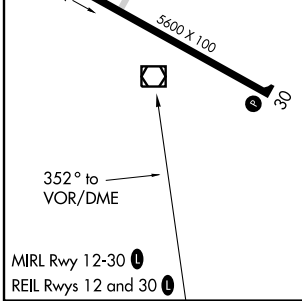

ELY, MINNESOTA

AL-5974 (FAA)

VOR/DME ELO 109.6 Chan 33	APP CRS 352°	Rwy Idg TDZE Apt Elev N/A N/A 1455

VOR-A
ELY MUNI (ELO)

▼ MISSED APPROACH: Climb to 3000 then climbing left turn to 3400 direct ELO VOR/DME and hold.

AWOS-3 132.025	PRINCETON RADIO 122.1R	UNICOM 122.8 (CTAF) 0

CATEGORY	A	B	C	D
CIRCLING	2120-1	665 (700-1)	2120-1¾ 665 (700-1¾)	2120-2 665 (700-2)

ELY, MINNESOTA
Orig 09015

47°49'N-91°50'W

ELY MUNI (ELO)
VOR-A

NC-1, 22 OCT 2009 to 19 NOV 2009

NC-1, 22 OCT 2009 to 19 NOV 2009