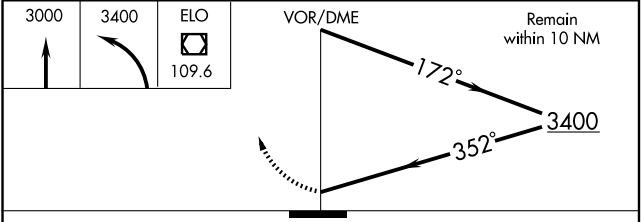

ELY, MINNESOTA

AL-5974 (FAA)

VOR/DME ELO 109.6 Chan 33	APP CRS 352°	Rwy Idg TDZE Apt Elev N/A N/A 1455

VOR-A
ELY MUNI (ELO)

▼ MISSED APPROACH: Climb to 3000 then climbing left turn to 3400 direct ELO VOR/DME and hold.

AWOS-3 132.025	PRINCETON RADIO 122.1R	UNICOM 122.8 (CTAF) 0

CATEGORY	A	B	C	D
CIRCLING	2120-1	665 (700-1)	2120-1¾ 665 (700-1¾)	2120-2 665 (700-2)

ELY, MINNESOTA
Orig 09015

47°49'N-91°50'W

ELY MUNI (ELO)
VOR-A

NC-1, 22 OCT 2009 to 19 NOV 2009

NC-1, 22 OCT 2009 to 19 NOV 2009