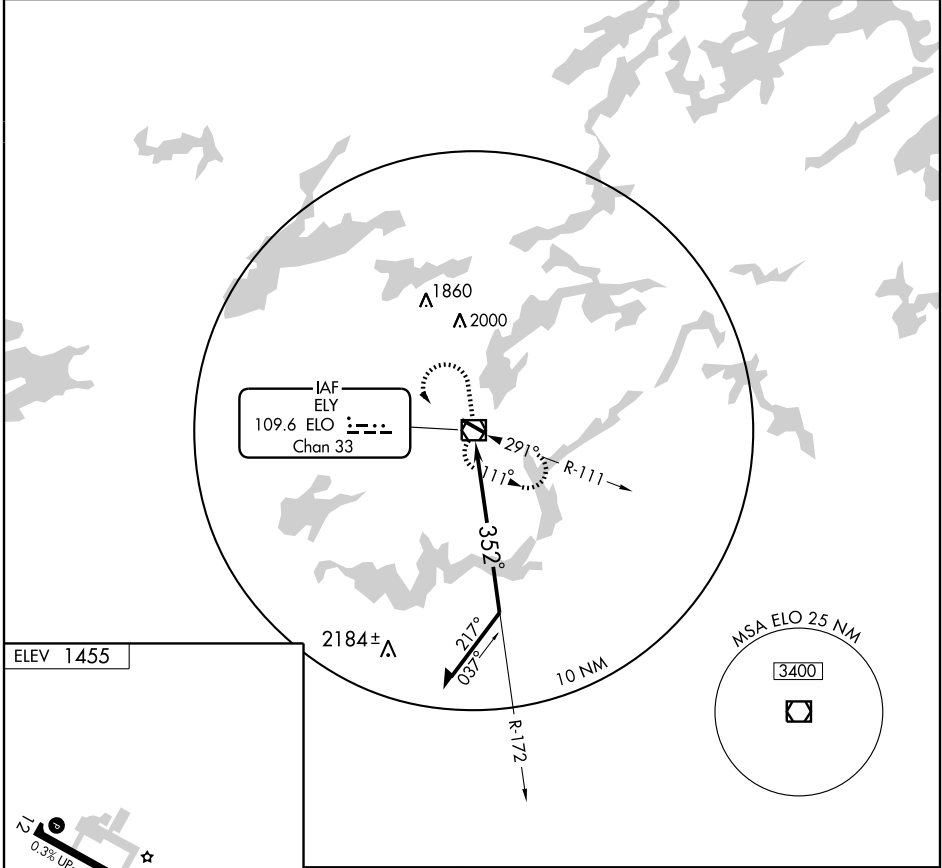

ELY, MINNESOTA

AL-5974 (FAA)

VOR/DME ELO 109.6 Chan 33	APP CRS 352°	Rwy Idg TDZE Apt Elev N/A N/A 1455
---	------------------------	--

VOR-A
ELY MUNI (ELO)

▼ MISSED APPROACH: Climb to 3000 then climbing left turn to 3400 direct ELO VOR/DME and hold.

AWOS-3 132.025	PRINCETON RADIO 122.1R	UNICOM 122.8 (CTAF) 0
--------------------------	----------------------------------	--

CATEGORY	A	B	C	D
CIRCLING	2120-1	665 (700-1)	2120-1¾ 665 (700-1¾)	2120-2 665 (700-2)

ELY, MINNESOTA
Orig 09015

47°49'N-91°50'W

ELY MUNI (ELO)
VOR-A

NC-1, 22 OCT 2009 to 19 NOV 2009

NC-1, 22 OCT 2009 to 19 NOV 2009