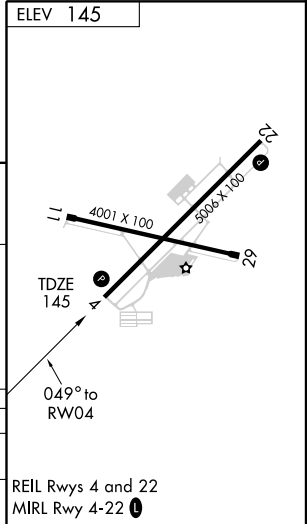

RNAV (GPS) RWY 4

WINTER HAVEN'S GILBERT (GIF)

APP CRS 049°	Rwy Idg 5006
	TDZE 145
	Apt Elev 145

<p>▽ GPS or RNP-0.3 Required.</p> <p>△ NA DME/DME RNP-0.3 NA.</p>	<p>MISSED APPROACH: Climb to 1000 then climbing left turn to 2000 direct PLUMY WP and hold.</p>
---	--

<p>ASOS 133.675</p>	<p>TAMPA APP CON 120.65 290.3</p>	<p>UNICOM 123.05 (CTAF) 0</p>
--------------------------------	--	--

	BEZDU	RELNE	NOSTE 2.5 NM to RW04	RW04	PLUMY
	2000	1800	980		
	5 NM	2.5 NM	1.1	1.4 NM	

CATEGORY	A	B	C	D
RNAV MDA	600-1	455 (500-1)	600-1½ 455 (500-1¼)	600-1½ 455 (500-1½)
CIRCLING	680-1	535 (600-1)	680-1½ 535 (600-1½)	820-2¼ 675 (700-2¼)

SE-3, 22 OCT 2009 to 19 NOV 2009

SE-3, 22 OCT 2009 to 19 NOV 2009