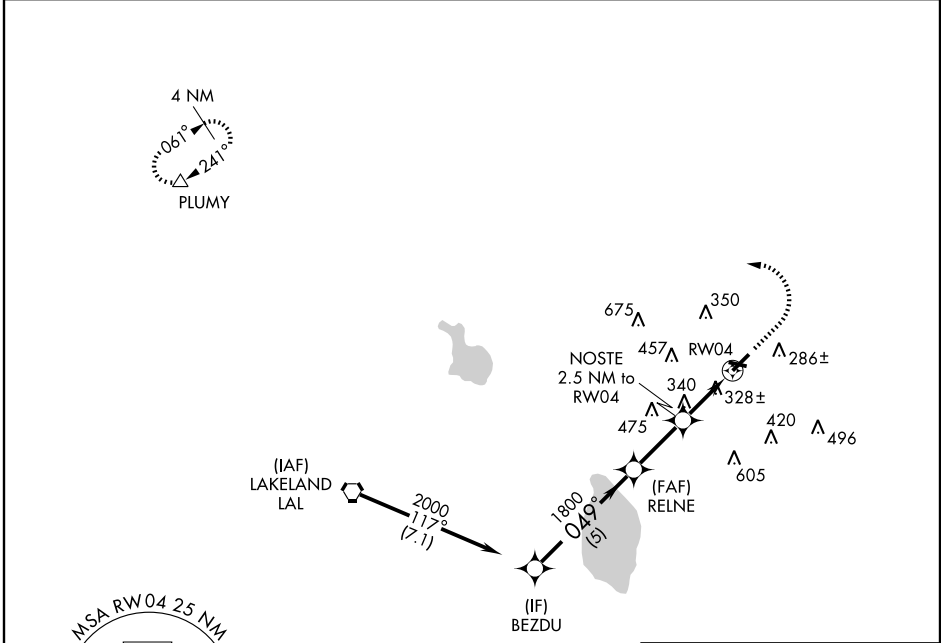

RNAV (GPS) RWY 4

WINTER HAVEN'S GILBERT (GIF)

APP CRS 049°	Rwy Idg 5006
	TDZE 145
	Apt Elev 145

<p>▽ GPS or RNP-0.3 Required.</p> <p>△ NA DME/DME RNP-0.3 NA.</p>	<p>MISSED APPROACH: Climb to 1000 then climbing left turn to 2000 direct PLUMY WP and hold.</p>
---	--

<p>ASOS 133.675</p>	<p>TAMPA APP CON 120.65 290.3</p>	<p>UNICOM 123.05 (CTAF) 0</p>
--------------------------------	--	--

	BEZDU	RELNE	NOSTE 2.5 NM to RW04	RW04	PLUMY
	2000	1800	980		
	5 NM	2.5 NM	1.1	1.4 NM	