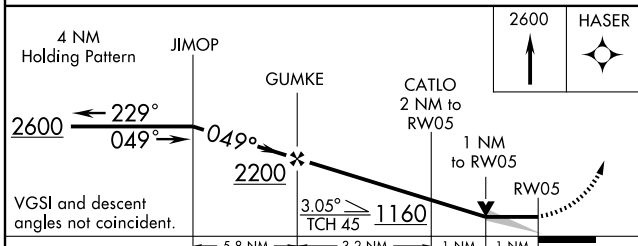

RNAV (GPS) RWY 5

AMERICUS/SOUTHER FIELD (ACJ)

APP CRS	Rwy Idg	6021
049°	TDZE	467
	Apt Elev	471

NA DME/DME RNP-0.3 NA.		MISSED APPROACH: Climb to 2600 direct HASER WP and hold.	
AWOS-3 128.375	ATLANTA APP CON ★ 125.5 323.1	ATLANTA CLNC DEL 119.95	UNICOM 122.8 (CTAF) 0

CATEGORY	A	B	C	D
RNAV MDA	840-1 373 (400-1)		840-1½ 373 (400-1¼)	
CIRCLING	900-1 429 (500-1)	940-1 469 (500-1)	940-1½ 469 (500-1½)	1040-2 569 (600-2)

SE-4, 22 OCT 2009 to 19 NOV 2009

SE-4, 22 OCT 2009 to 19 NOV 2009