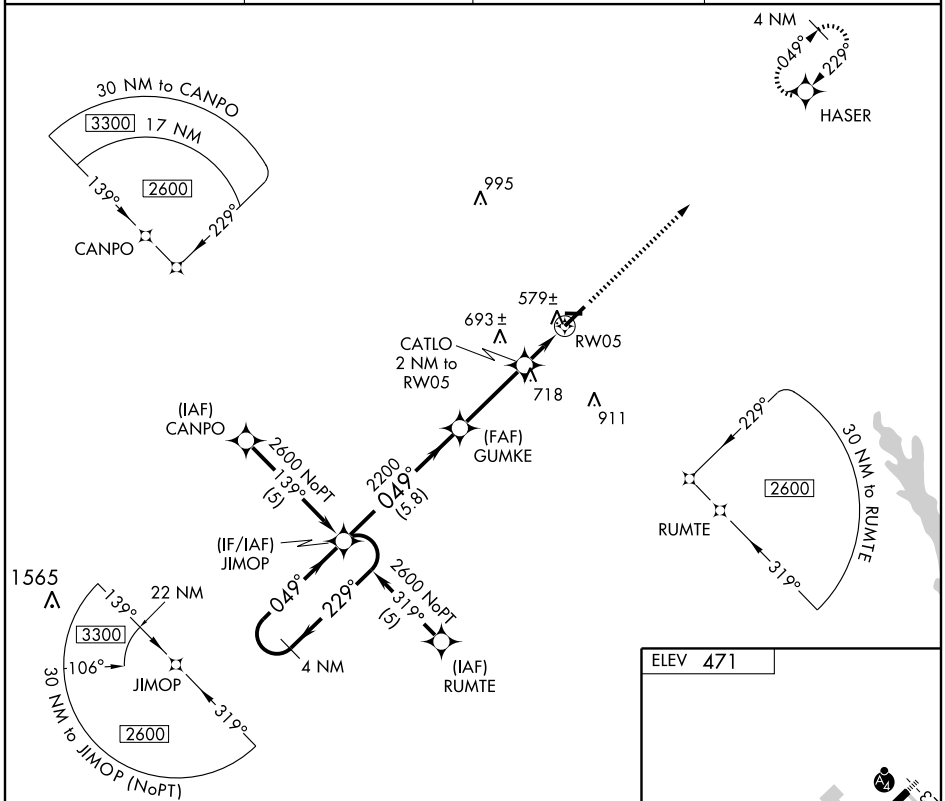

RNAV (GPS) RWY 5

AMERICUS/SOUTHER FIELD (ACJ)

APP CRS	Rwy Idg	6021
049°	TDZE	467
	Apt Elev	471

NA DME/DME RNP-0.3 NA.		MISSED APPROACH: Climb to 2600 direct HASER WP and hold.	
AWOS-3 128.375	ATLANTA APP CON ★ 125.5 323.1	ATLANTA CLNC DEL 119.95	UNICOM 122.8 (CTAF) 0

CATEGORY	A	B	C	D
RNAV MDA	840-1 373 (400-1)		840-1½ 373 (400-1¼)	
CIRCLING	900-1 429 (500-1)	940-1 469 (500-1)	940-1½ 469 (500-1½)	1040-2 569 (600-2)

SE-4, 22 OCT 2009 to 19 NOV 2009

SE-4, 22 OCT 2009 to 19 NOV 2009