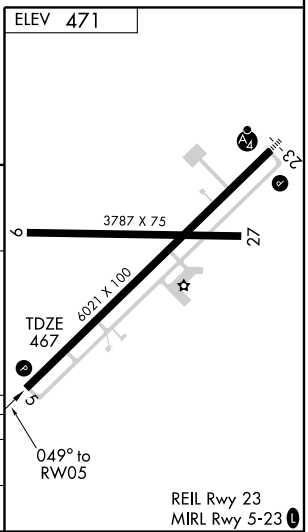

RNAV (GPS) RWY 5

AMERICUS/SOUTHER FIELD (ACJ)

APP CRS	Rwy Idg	6021
049°	TDZE	467
	Apt Elev	471

NA DME/DME RNP-0.3 NA.		MISSED APPROACH: Climb to 2600 direct HASER WP and hold.	
AWOS-3 128.375	ATLANTA APP CON ★ 125.5 323.1	ATLANTA CLNC DEL 119.95	UNICOM 122.8 (CTAF) 0

CATEGORY	A	B	C	D
RNAV MDA	840-1 373 (400-1)		840-1½ 373 (400-1¼)	
CIRCLING	900-1 429 (500-1)	940-1 469 (500-1)	940-1½ 469 (500-1½)	1040-2 569 (600-2)

SE-4, 22 OCT 2009 to 19 NOV 2009

SE-4, 22 OCT 2009 to 19 NOV 2009