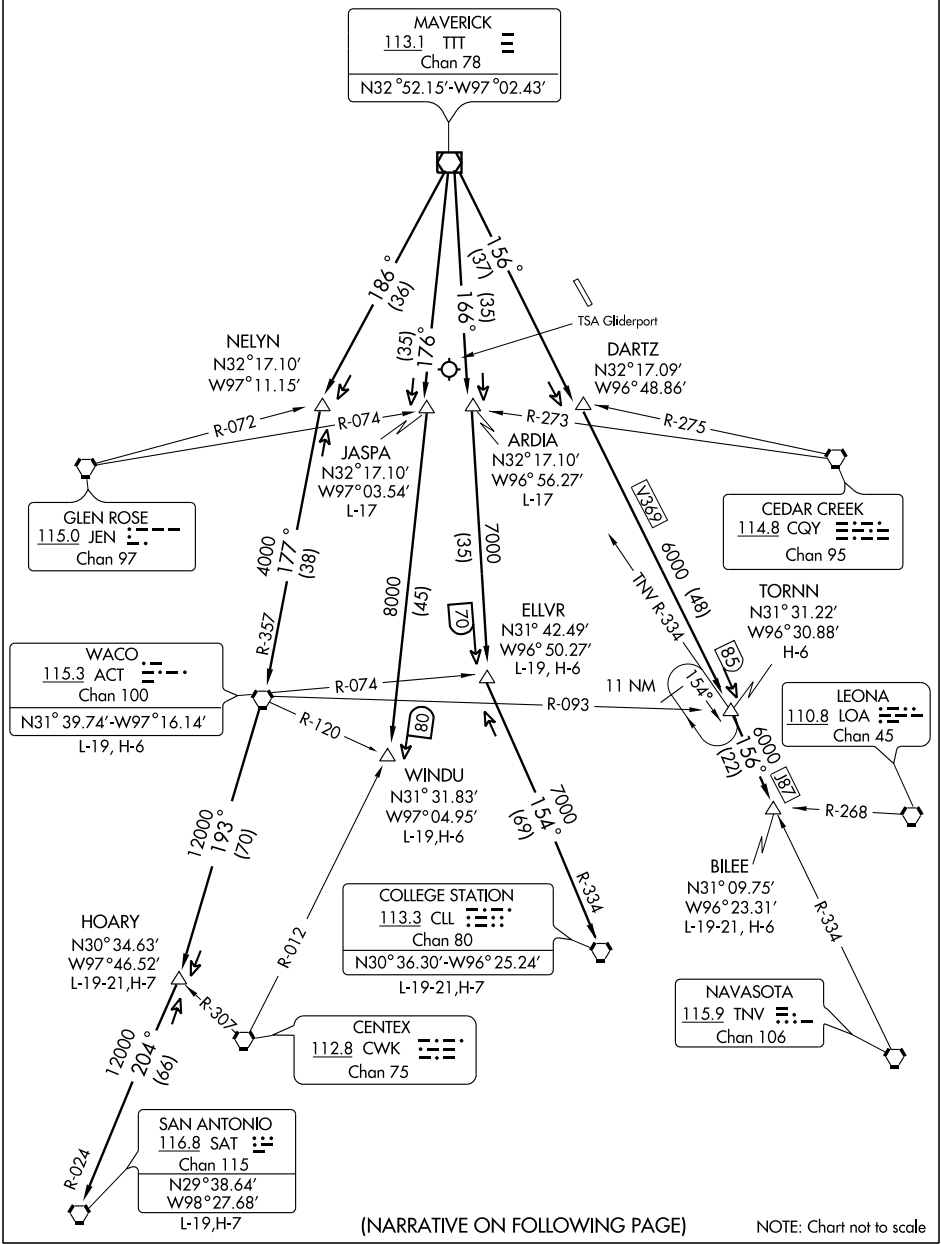

REGIONAL DEP CON
125.2 343.65
CTAF 122.7
AWOS-3 118.975

TAKE-OFF MINIMUMS:
Rwys 13, 31 standard.

SC-2, 22 OCT 2009 to 19 NOV 2009

SC-2, 22 OCT 2009 to 19 NOV 2009

(NARRATIVE ON FOLLOWING PAGE)

NOTE: Chart not to scale