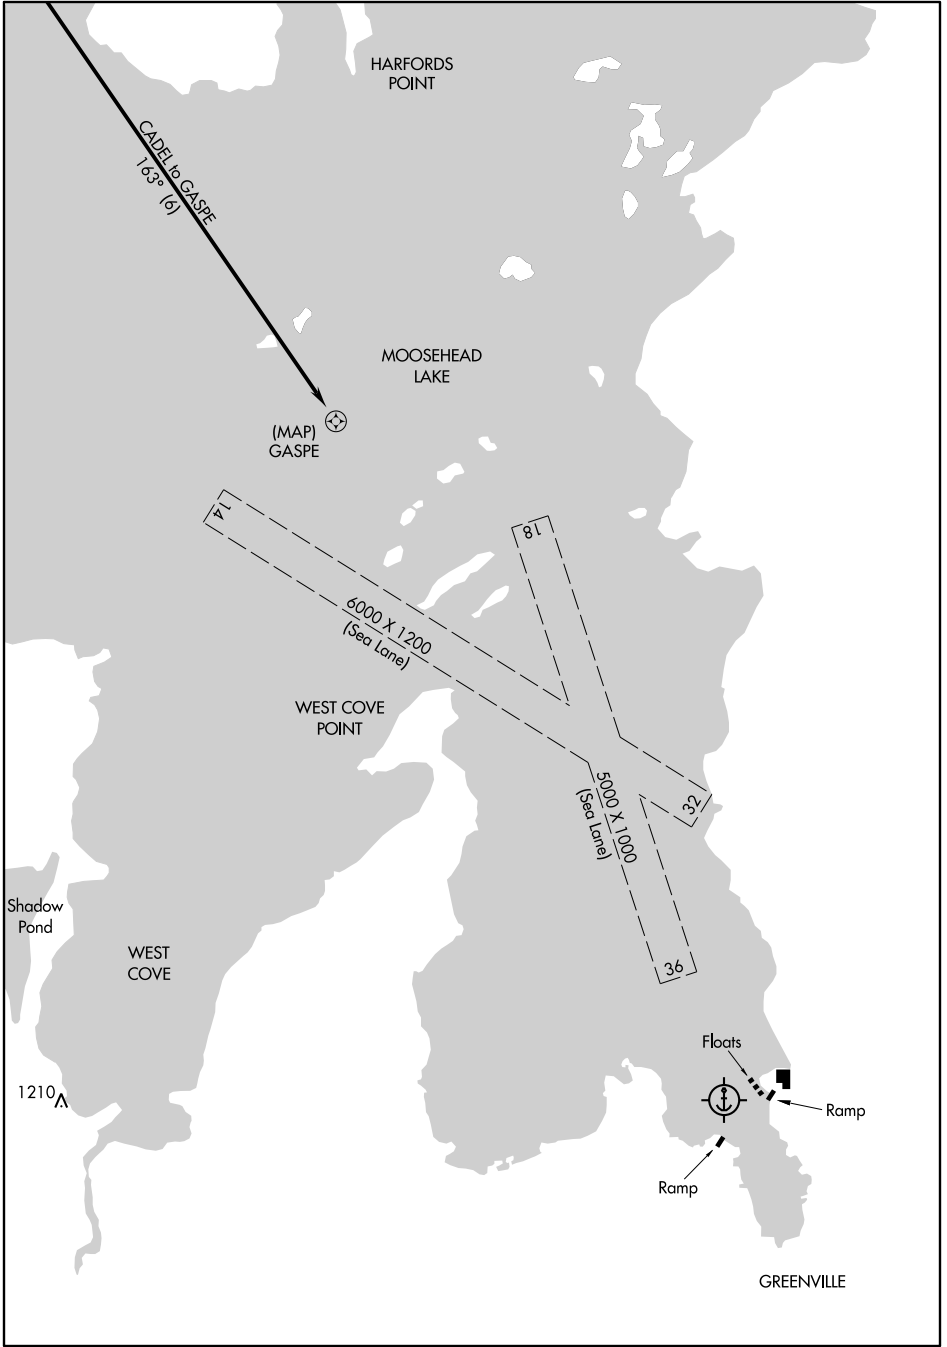

09071

RNAV (GPS)-B LANDING

AL-5935 (FAA)

GREENVILLE SEAPLANE BASE (52B)
GREENVILLE, MAINE

NE-1, 22 OCT 2009 to 19 NOV 2009

NE-1, 22 OCT 2009 to 19 NOV 2009

RNAV (GPS)-B LANDING

09071

45°28'N-69°36'W

GREENVILLE, MAINE
GREENVILLE SEAPLANE BASE (52B)