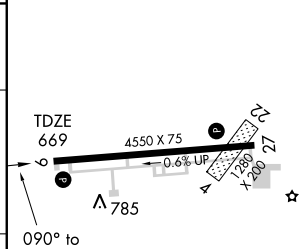

MISSED APPROACH: Climb to 3000 direct COKOS and hold.

AWOS-3 120.0	MINNEAPOLIS CENTER 134.6 354.05	UNICOM 122.8 (CTAF) 0	GCO 121.725
------------------------	-------------------------------------------	---------------------------------	-----------------------

EC-1, 22 OCT 2009 to 19 NOV 2009

EC-1, 22 OCT 2009 to 19 NOV 2009

Procedure NA for arrivals at TVC VORTAC via airway radials 317 CW 062.

ELEV 669

CATEGORY	A	B	C	D
LPV DA	919-1 250 (300-1)			
LNAV/VNAV DA	1203-2 534 (600-2)			
LNAV MDA	1160-1 491 (500-1)	1160-1½ 491 (500-1½)		1160-1½ 491 (500-1½)
CIRCLING	1280-1 611 (700-1)	1280-1¾ 611 (700-1¾)		1280-2 611 (700-2)