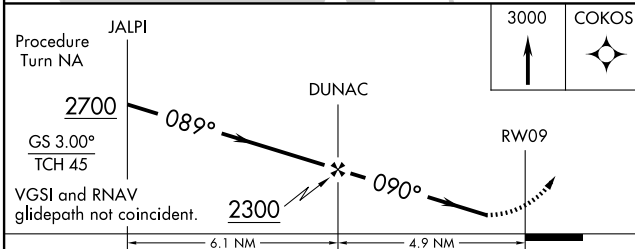

MISSED APPROACH: Climb to 3000 direct COKOS and hold.

AWOS-3 120.0	MINNEAPOLIS CENTER 134.6 354.05	UNICOM 122.8 (CTAF) 0	GCO 121.725
------------------------	-------------------------------------------	---------------------------------	-----------------------

EC-1, 22 OCT 2009 to 19 NOV 2009

EC-1, 22 OCT 2009 to 19 NOV 2009

Procedure NA for arrivals at TVC VORTAC via airway radials 317 CW 062.

ELEV 669

CATEGORY	A	B	C	D
LPV DA	919-1 250 (300-1)			
LNAV/VNAV DA	1203-2 534 (600-2)			
LNAV MDA	1160-1 491 (500-1)	1160-1½ 491 (500-1½)		1160-1½ 491 (500-1½)
CIRCLING	1280-1 611 (700-1)	1280-1¾ 611 (700-1¾)		1280-2 611 (700-2)