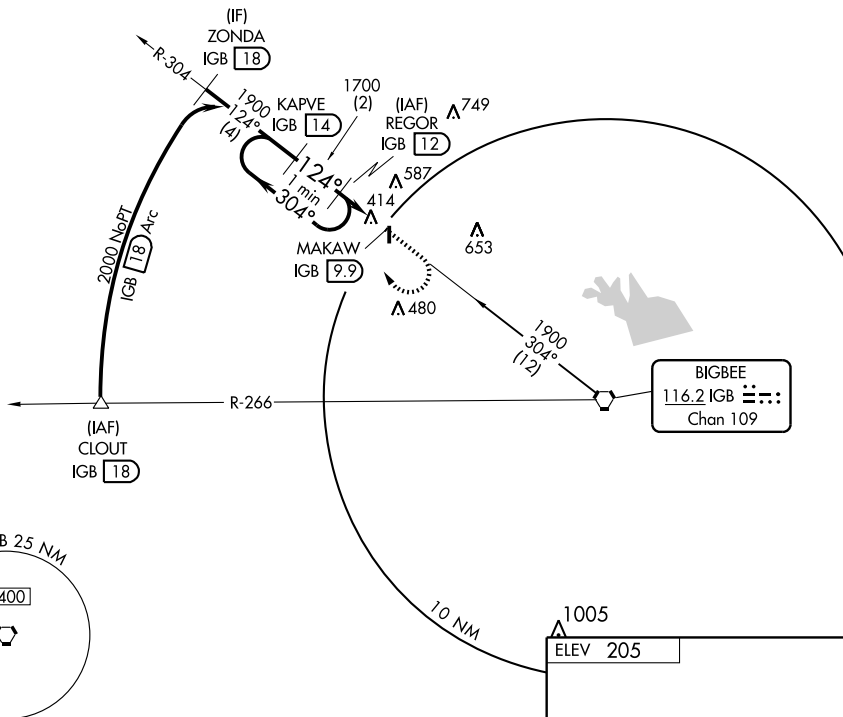

VOR/DME-B

WEST POINT/MCCHAREN FIELD (M83)

VORTAC IGB 116.2 Chan 109	APP CRS 124°	Rwy Idg TDZE Apt Elev N/A N/A 205
---	------------------------	---

▼ Obtain local altimeter setting on CTAF; when not received, use Golden Triangle Rgnl altimeter setting.
▲ NA

MISSED APPROACH: Climb to 1200 then climbing right turn to 1900 heading 352° and via IGB R-304 to REGOR IGB 12 DME and hold.

COLUMBUS APP CON *
135.6 323.275

CTAF
122.9

SC-4, 22 OCT 2009 to 19 NOV 2009

SC-4, 22 OCT 2009 to 19 NOV 2009

▲ 1005
ELEV 205

BIGBEE
116.2 IGB
Chan 109

One Minute Holding Pattern

124° 2.1 NM from FAF

CATEGORY	A	B	C	D
CIRCLING	880-1 675 (700-1)	900-1 695 (700-1)	900-2 695 (700-2)	NA
GOLDEN TRIANGLE RGNL ALTIMETER SETTING MINIMUMS				
CIRCLING	920-1 715 (800-1)	920-2 715 (800-2)	NA	NA

MIRL Rwy 18-36