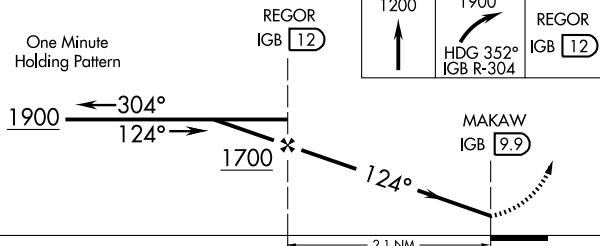

MISSED APPROACH: Climb to 1200 then climbing right turn to 1900 heading 352° and via IGB R-304 to REGOR IGB 12 DME and hold.

COLUMBUS APP CON *
135.6 323.275

CTAF
122.9

SC-4, 22 OCT 2009 to 19 NOV 2009

SC-4, 22 OCT 2009 to 19 NOV 2009

▲ 1005
ELEV 205

BIGBEE
116.2 IGB
Chan 109

One Minute Holding Pattern

124° 2.1 NM from FAF

CATEGORY	A	B	C	D
CIRCLING	880-1 675 (700-1)	900-1 695 (700-1)	900-2 695 (700-2)	NA
GOLDEN TRIANGLE RGNL ALTIMETER SETTING MINIMUMS				
CIRCLING	920-1 715 (800-1)	920-2 715 (800-2)	NA	NA