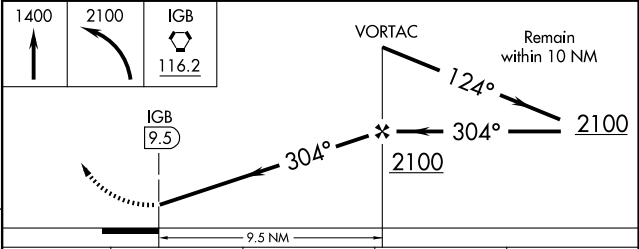

VORTAC IGB <b>116.2</b> Chan <b>109</b>	APP CRS <b>304°</b>	Rwy Idg TDZE Apt Elev <b>205</b>	<b>N/A</b> <b>N/A</b> <b>205</b>
---	------------------------	---	--

Obtain local altimeter setting on CTAF; when not received, use Golden Triangle Rgnl altimeter setting.  
 NA MISSED APPROACH: Climb to 1400 then climbing left turn to 2100 direct IGB VORTAC and hold.

COLUMBUS APP CON ★ **135.6 323.275**
CTAF **122.9**

CATEGORY	A	B	C	D
CIRCLING	1000-1 795 (800-1)	1000-1¼ 795 (800-1¼)	1000-2¼ 795 (800-2¼)	NA
GOLDEN TRIANGLE RGNL ALTIMETER SETTING MINIMUMS				
CIRCLING	1040-1 835 (900-1)	1040-1¼ 835 (900-1¼)	1040-2½ 835 (900-2½)	NA