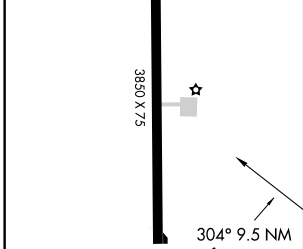

VORTAC IGB <b>116.2</b> Chan <b>109</b>	APP CRS <b>304°</b>	Rwy Idg TDZE Apt Elev <b>205</b>	<b>N/A</b> <b>N/A</b> <b>205</b>
---	------------------------	---	--

Obtain local altimeter setting on CTAF; when not received, use Golden Triangle Rgnl altimeter setting.  
 NA MISSED APPROACH: Climb to 1400 then climbing left turn to 2100 direct IGB VORTAC and hold.

COLUMBUS APP CON ★ **135.6 323.275**
CTAF **122.9**

CATEGORY	A	B	C	D
CIRCLING	1000-1 795 (800-1)	1000-1¼ 795 (800-1¼)	1000-2¼ 795 (800-2¼)	NA
GOLDEN TRIANGLE RGNL ALTIMETER SETTING MINIMUMS				
CIRCLING	1040-1 835 (900-1)	1040-1¼ 835 (900-1¼)	1040-2½ 835 (900-2½)	NA