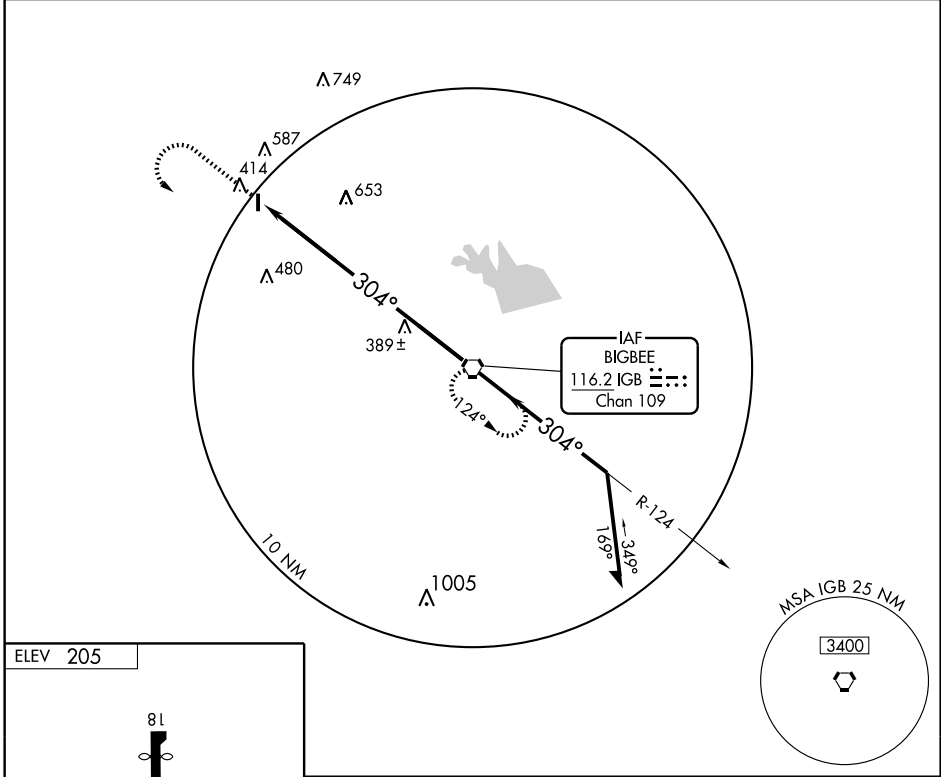

VORTAC IGB <b>116.2</b> Chan <b>109</b>	APP CRS <b>304°</b>	Rwy Idg TDZE Apt Elev <b>205</b>	<b>N/A</b> <b>N/A</b> <b>205</b>
---	------------------------	---	--

Obtain local altimeter setting on CTAF; when not received, use Golden Triangle Rgnl altimeter setting.  
 NA MISSED APPROACH: Climb to 1400 then climbing left turn to 2100 direct IGB VORTAC and hold.

COLUMBUS APP CON ★ **135.6 323.275**
CTAF **122.9**

CATEGORY	A	B	C	D
CIRCLING	1000-1 795 (800-1)	1000-1¼ 795 (800-1¼)	1000-2¼ 795 (800-2¼)	NA
GOLDEN TRIANGLE RGNL ALTIMETER SETTING MINIMUMS				
CIRCLING	1040-1 835 (900-1)	1040-1¼ 835 (900-1¼)	1040-2½ 835 (900-2½)	NA

SC-4, 22 OCT 2009 to 19 NOV 2009

SC-4, 22 OCT 2009 to 19 NOV 2009