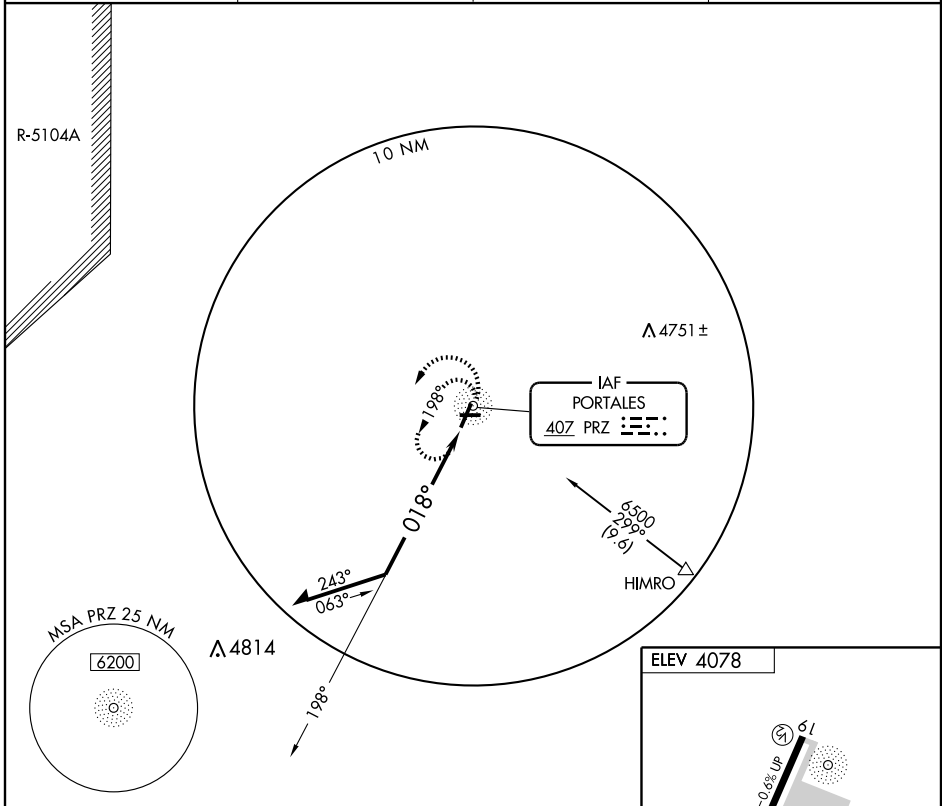

# NDB RWY 1

PORTALES MUNI (PRZ)

NDB PRZ <b>407</b>	APP CRS <b>018°</b>	Rwy Idg TDZE Apt Elev	<b>5700</b> <b>4078</b> <b>4078</b>
-----------------------	------------------------	-----------------------------	---

**▲ NA** When local altimeter setting not received, use Clovis Muni altimeter setting and increase all MDAs 80 feet.

MISSED APPROACH: Climbing left turn to 6000 in PRZ NDB holding pattern.

AWOS-3 <b>118.175</b>	CANNON APP CON * <b>125.5 352.1</b>	CANNON CLNC DEL <b>119.0</b>	UNICOM <b>122.8 (CTAF) 0</b>
--------------------------	--	---------------------------------	---------------------------------

SW-1, 22 OCT 2009 to 19 NOV 2009

SW-1, 22 OCT 2009 to 19 NOV 2009