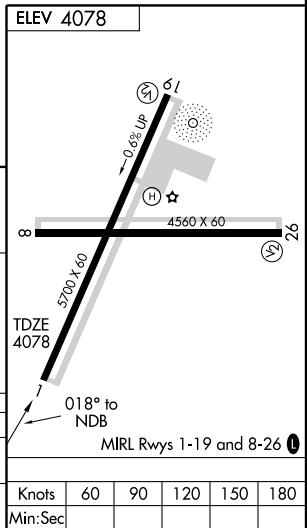

NDB RWY 1

PORTALES MUNI (PRZ)

NDB PRZ 407	APP CRS 018°	Rwy Idg TDZE Apt Elev	5700 4078 4078

▲ NA When local altimeter setting not received, use Clovis Muni altimeter setting and increase all MDAs 80 feet.

MISSED APPROACH: Climbing left turn to 6000 in PRZ NDB holding pattern.

AWOS-3 118.175	CANNON APP CON * 125.5 352.1	CANNON CLNC DEL 119.0	UNICOM 122.8 (CTAF) 0

SW-1, 22 OCT 2009 to 19 NOV 2009

SW-1, 22 OCT 2009 to 19 NOV 2009