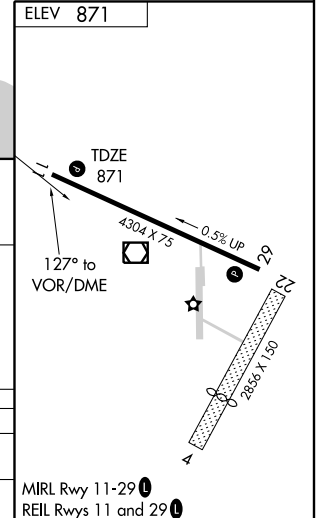

NEWBERRY, MICHIGAN

AL-5836 (FAA)

VOR/DME ERY	APP CRS	Rwy Idg	4304
108.2	127°	TDZE	871
Chan 19		Apt Elev	871

VOR or GPS RWY 11

NEWBERRY/LUCE COUNTY (ERY)

▲ NA	MISSED APPROACH: Climb to 2700 then left turn direct ERY VOR/DME and hold.

AWOS-3 108.2	GREEN BAY RADIO 122.4	UNICOM 122.8 (CTAF) ①

CATEGORY	A	B	C	D
S-11	1480-1	609 (700-1)	1480-1¾ 609 (700-1¾)	1480-2 609 (700-2)
CIRCLING	1480-1	609 (700-1)	1480-1¾ 609 (700-1¾)	1480-2 609 (700-2)

NEWBERRY, MICHIGAN
Amdt 11A 09295

46°19'N - 85°27'W

NEWBERRY/LUCE COUNTY (ERY)

VOR or GPS RWY 11

EC-1, 22 OCT 2009 to 19 NOV 2009

EC-1, 22 OCT 2009 to 19 NOV 2009