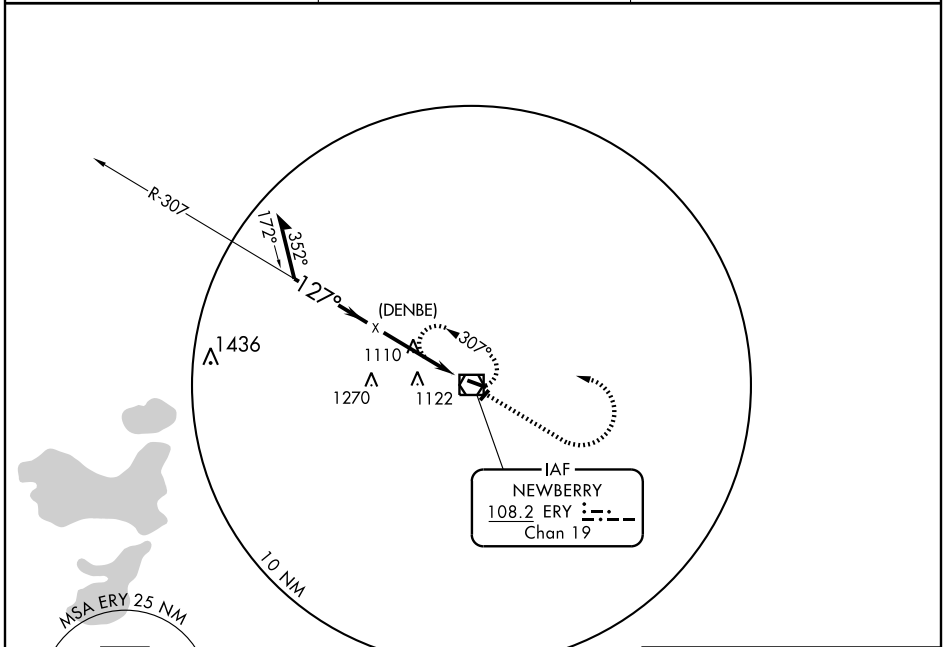

NEWBERRY, MICHIGAN

AL-5836 (FAA)

VOR/DME ERY	APP CRS	Rwy Idg	4304
108.2	127°	TDZE	871
Chan 19		Apt Elev	871

VOR or GPS RWY 11

NEWBERRY/LUCE COUNTY (ERY)

<p>▲ NA</p>	<p>MISSED APPROACH: Climb to 2700 then left turn direct ERY VOR/DME and hold.</p>
--------------------	---

<p>AWOS-3 108.2</p>	<p>GREEN BAY RADIO 122.4</p>	<p>UNICOM 122.8 (CTAF) ①</p>
--------------------------------	---	--

CATEGORY	A	B	C	D
S-11	1480-1	609 (700-1)	1480-1¾ 609 (700-1¾)	1480-2 609 (700-2)
CIRCLING	1480-1	609 (700-1)	1480-1¾ 609 (700-1¾)	1480-2 609 (700-2)

NEWBERRY, MICHIGAN
Amdt 11A 09295

46°19'N - 85°27'W

NEWBERRY/LUCE COUNTY (ERY)

VOR or GPS RWY 11

EC-1, 22 OCT 2009 to 19 NOV 2009

EC-1, 22 OCT 2009 to 19 NOV 2009