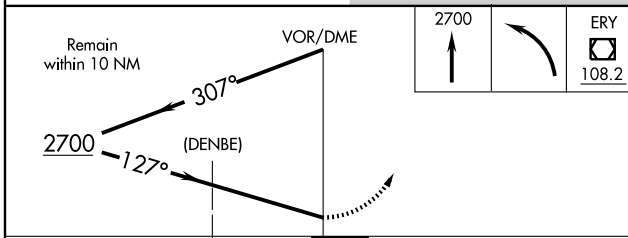

NEWBERRY, MICHIGAN

AL-5836 (FAA)

VOR/DME ERY	APP CRS	Rwy Idg	4304
108.2	127°	TDZE	871
Chan 19		Apt Elev	871

VOR or GPS RWY 11

NEWBERRY/LUCE COUNTY (ERY)

▲ NA	MISSED APPROACH: Climb to 2700 then left turn direct ERY VOR/DME and hold.

AWOS-3 108.2	GREEN BAY RADIO 122.4	UNICOM 122.8 (CTAF) ①

CATEGORY	A	B	C	D
S-11	1480-1	609 (700-1)	1480-1¾ 609 (700-1¾)	1480-2 609 (700-2)
CIRCLING	1480-1	609 (700-1)	1480-1¾ 609 (700-1¾)	1480-2 609 (700-2)

NEWBERRY, MICHIGAN
Amdt 11A 09295

46°19'N - 85°27'W

NEWBERRY/LUCE COUNTY (ERY)

VOR or GPS RWY 11

EC-1, 22 OCT 2009 to 19 NOV 2009

EC-1, 22 OCT 2009 to 19 NOV 2009