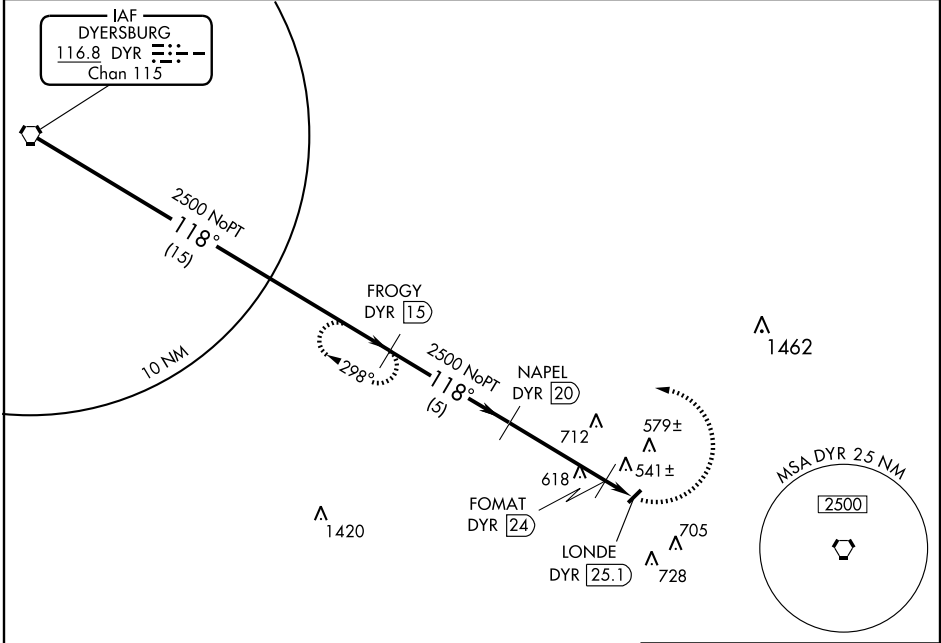

VORTAC DYR 116.8 Chan 115	APP CRS 118°	Rwy Idg TDZE Apt Elev	N/A N/A 421
---	------------------------	-----------------------------	--

VOR/DME-A
HUMBOLDT MUNI (M53)

<p>▼ ▲ NA</p> <p>Use Jackson altimeter setting.</p>	<p>MISSED APPROACH: Climbing left turn to 2500 via DYR R-118 to FROGY 15 DME and hold.</p>
---	--

<p>MEMPHIS CENTER 134.65 316.15</p>	<p>UNICOM 122.8 (CTAF)</p>
--	---------------------------------------

SE-1, 22 OCT 2009 to 19 NOV 2009

SE-1, 22 OCT 2009 to 19 NOV 2009

ELEV 421	

CATEGORY	A	B	C	D	Knots	60	90	120	150	180
CIRCLING	900-1 479 (500-1)	920-1¼ 499 (500-1¼)	920-1½ 499 (500-1½)	1060-2 639 (700-2)	Min:Sec					