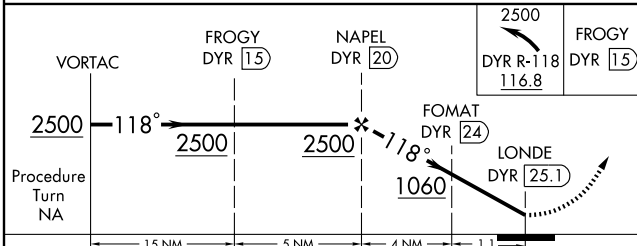

VORTAC DYR 116.8 Chan 115	APP CRS 118°	Rwy Idg TDZE Apt Elev	N/A N/A 421
---	------------------------	-----------------------------	--

VOR/DME-A
HUMBOLDT MUNI (M53)

<p>▼ ▲ NA</p> <p>Use Jackson altimeter setting.</p>	<p>MISSED APPROACH: Climbing left turn to 2500 via DYR R-118 to FROGY 15 DME and hold.</p>
---	--

<p>MEMPHIS CENTER 134.65 316.15</p>	<p>UNICOM 122.8 (CTAF)</p>
--	---------------------------------------

SE-1, 22 OCT 2009 to 19 NOV 2009

SE-1, 22 OCT 2009 to 19 NOV 2009

ELEV 421	

CATEGORY	A	B	C	D	Knots	60	90	120	150	180
CIRCLING	900-1 479 (500-1)	920-1¼ 499 (500-1¼)	920-1½ 499 (500-1½)	1060-2 639 (700-2)	Min:Sec					