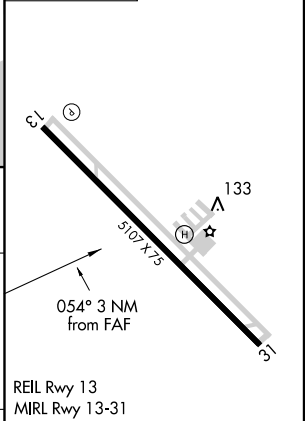

CATEGORY	A	B	C	D						
CIRCLING	1080-1¼ 1035 (1100-1¼)	1080-1½ 1035 (1100-1½)	1080-3 1035 (1100-3)	NA	Knots	60	90	120	150	180
					Min:Sec					

SC-5, 22 OCT 2009 to 19 NOV 2009

SC-5, 22 OCT 2009 to 19 NOV 2009