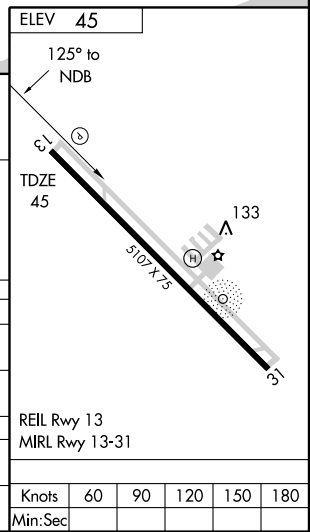

NDB RWY 13

BAY CITY MUNI (BYY)

NDB BYY	APP CRS 125°	Rwy Idg 5107
344		TDZE 45
		Apt Elev 45

Use Palacios Muni altimeter setting:
▲ NA

MISSED APPROACH: Climb to 1000 then climbing right turn to 1800 direct **BYY** NDB and hold.

CATEGORY	A	B	C	D
S-13	920-1 875 (900-1)	920-1¼ 875 (900-1¼)	920- 2½ 875 (900-2½)	NA
CIRCLING	920-1 875 (900-1)	920-1¼ 875 (900-1¼)	920-2½ 875 (900-2½)	NA
ISWIZ MINIMUMS				
S-13	740-1 695 (700-1)	740-2 695 (700-2)	740-2 695 (700-2)	NA
CIRCLING	740-1 695 (700-1)	740-2 695 (700-2)	740-2 695 (700-2)	NA