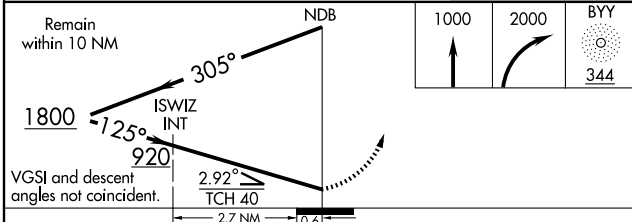

CATEGORY	A	B	C	D
S-13	920-1 875 (900-1)	920-1¼ 875 (900-1¼)	920- 2½ 875 (900-2½)	NA
CIRCLING	920-1 875 (900-1)	920-1¼ 875 (900-1¼)	920-2½ 875 (900-2½)	NA
ISWIZ MINIMUMS				
S-13	740-1 695 (700-1)	740-2 695 (700-2)	740-2 695 (700-2)	NA
CIRCLING	740-1 695 (700-1)	740-2 695 (700-2)	740-2 695 (700-2)	NA

REIL Rwy 13	MIRL Rwy 13-31
Knots	60 90 120 150 180
Min:Sec