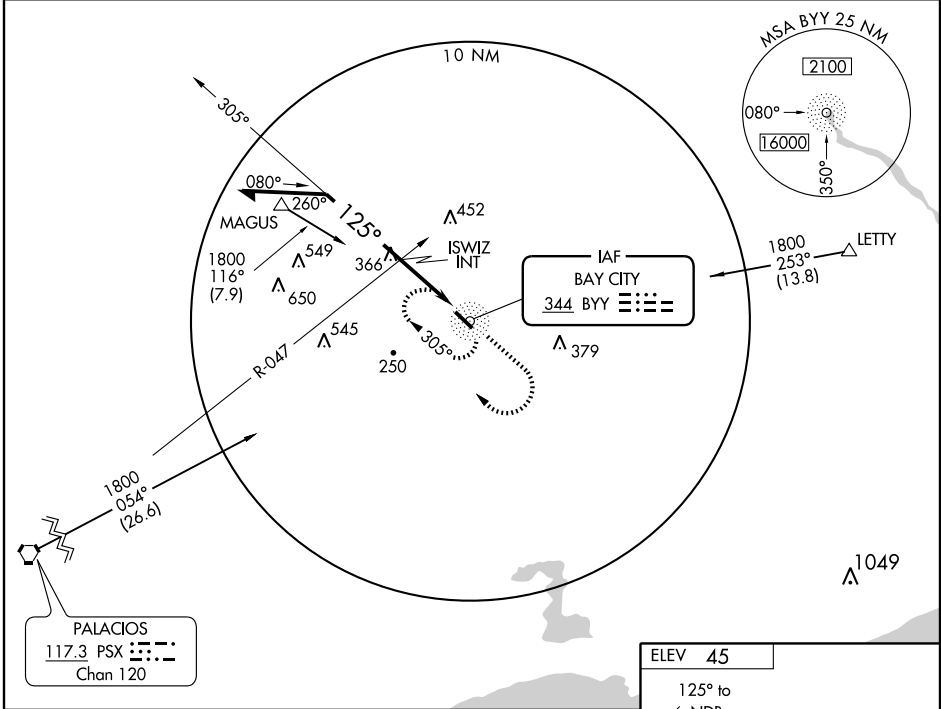

NDB RWY 13

BAY CITY MUNI (BYY)

NDB BYY	APP CRS 125°	Rwy Idg 5107
344		TDZE 45
		Apt Elev 45

Use Palacios Muni altimeter setting:
▲ NA

MISSED APPROACH: Climb to 1000 then climbing right turn to 1800 direct **BYY** NDB and hold.

AWOS-3 118.075	HOUSTON CENTER 128.6 360.8	UNICOM 122.8 (CTAF)
--------------------------	--------------------------------------	-------------------------------

SC-5, 22 OCT 2009 to 19 NOV 2009

SC-5, 22 OCT 2009 to 19 NOV 2009

CATEGORY	A	B	C	D
S-13	920-1 875 (900-1)	920-1¼ 875 (900-1¼)	920- 2½ 875 (900-2½)	NA
CIRCLING	920-1 875 (900-1)	920-1¼ 875 (900-1¼)	920-2½ 875 (900-2½)	NA
ISWIZ MINIMUMS				
S-13	740-1 695 (700-1)	740-2 695 (700-2)	740-2 695 (700-2)	NA
CIRCLING	740-1 695 (700-1)	740-2 695 (700-2)	740-2 695 (700-2)	NA

REIL Rwy 13	MIRL Rwy 13-31
Knots	60 90 120 150 180
Min:Sec	