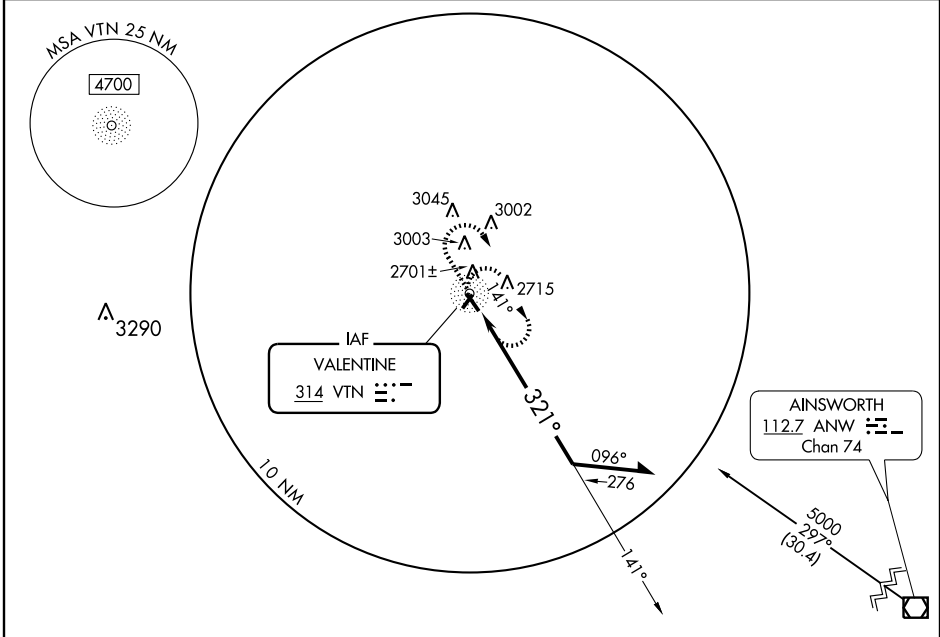

NDB RWY 32

VALENTINE/MILLER FIELD (VTN)

NDB VTN 314	APP CRS 321°	Rwy Idg 4703
		TDZE 2588
		Apt Elev 2591

▽
▲

MISSED APPROACH: Climb to 4000 then climbing right turn to 5000 direct VTN NDB and hold.

ASOS 118.075	DENVER CENTER 127.95 338.2	UNICOM 122.8 (CTAF) 0
------------------------	--------------------------------------	---------------------------------

NC-2, 22 OCT 2009 to 19 NOV 2009

NC-2, 22 OCT 2009 to 19 NOV 2009

CATEGORY	A	B	C	D
S-32	3400-1 812 (900-1)	3400-1¼ 812 (900-1¼)		NA
CIRCLING	3400-1 809 (900-1)	3400-1¼ 809 (900-1¼)		NA