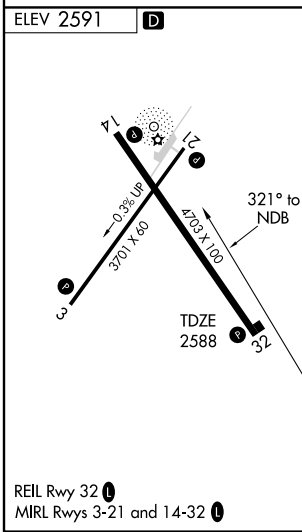

NDB RWY 32

VALENTINE/MILLER FIELD (VTN)

NDB VTN 314	APP CRS 321°	Rwy Idg 4703
		TDZE 2588
		Apt Elev 2591

▽
▲

MISSED APPROACH: Climb to 4000 then climbing right turn to 5000 direct VTN NDB and hold.

ASOS 118.075	DENVER CENTER 127.95 338.2	UNICOM 122.8 (CTAF) 0
------------------------	--------------------------------------	---------------------------------

NC-2, 22 OCT 2009 to 19 NOV 2009

NC-2, 22 OCT 2009 to 19 NOV 2009

CATEGORY	A	B	C	D
S-32	3400-1 812 (900-1)	3400-1¼ 812 (900-1¼)		NA
CIRCLING	3400-1 809 (900-1)	3400-1¼ 809 (900-1¼)		NA