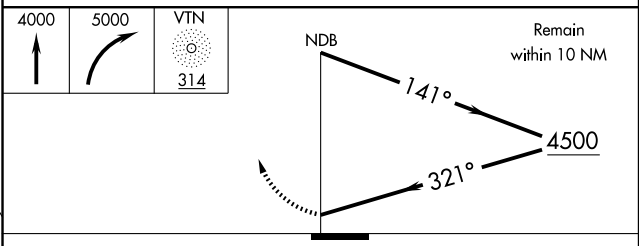

NDB RWY 32

VALENTINE/MILLER FIELD (VTN)

NDB VTN 314	APP CRS 321°	Rwy Idg 4703
		TDZE 2588
		Apt Elev 2591

▽
▲

MISSED APPROACH: Climb to 4000 then climbing right turn to 5000 direct VTN NDB and hold.

ASOS 118.075	DENVER CENTER 127.95 338.2	UNICOM 122.8 (CTAF) 0
------------------------	--------------------------------------	---------------------------------

NC-2, 22 OCT 2009 to 19 NOV 2009

NC-2, 22 OCT 2009 to 19 NOV 2009

CATEGORY	A	B	C	D
S-32	3400-1 812 (900-1)	3400-1¼ 812 (900-1¼)		NA
CIRCLING	3400-1 809 (900-1)	3400-1¼ 809 (900-1¼)		NA