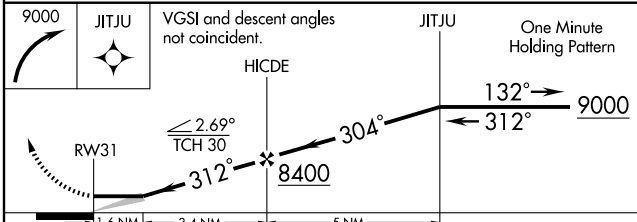

CATEGORY	A	B	C	D
S-31	7440-1	475 (500-1)	7440-1½ 475 (500-1½)	7440-1½ 475 (500-1½)
CIRCLING	7460-1 470 (500-1)	7560-1 570 (600-1)	7560-1½ 570 (600-1½)	7560-2 570 (600-2)

BIG PINEY, WYOMING
Orig-B 07298

42°35'N-110°07'W

BIG PINEY/MILEY MEMORIAL FIELD (BPI)

GPS RWY 31

MIRL Rwy 13-31
REIL Rwy 13 and 31