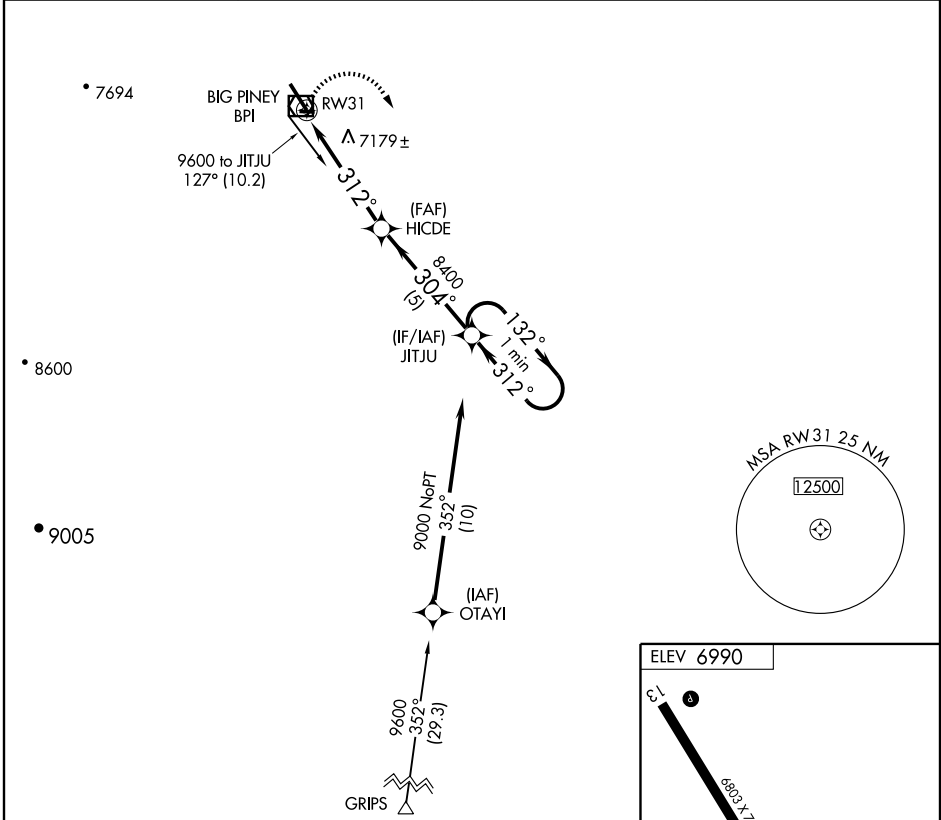

BIG PINEY, WYOMING

AL-5790 (FAA)

GPS RWY 31

BIG PINEY/MILEY MEMORIAL FIELD (BPI)

APP CRS 312°	Rwy Idg 6803
	TDZE 6965
	Apt Elev 6990

▽ △ NA	MISSED APPROACH: Climbing right turn to 9000 direct JITJU and hold.		
-------------------------	---	--	--

ASOS 135.225	CASPER RADIO 122.3	UNICOM 122.8 (CTAF)	122.7 0
------------------------	------------------------------	-------------------------------	----------------

NW-1, 22 OCT 2009 to 19 NOV 2009

NW-1, 22 OCT 2009 to 19 NOV 2009

CATEGORY	A	B	C	D
S-31	7440-1	475 (500-1)	7440-1½ 475 (500-1½)	7440-1½ 475 (500-1½)
CIRCLING	7460-1 470 (500-1)	7560-1 570 (600-1)	7560-1½ 570 (600-1½)	7560-2 570 (600-2)

BIG PINEY, WYOMING
Orig-B 07298

42°35'N-110°07'W

BIG PINEY/MILEY MEMORIAL FIELD (BPI)

GPS RWY 31

MIRL Rwy 13-31
REIL Rwy 13 and 31