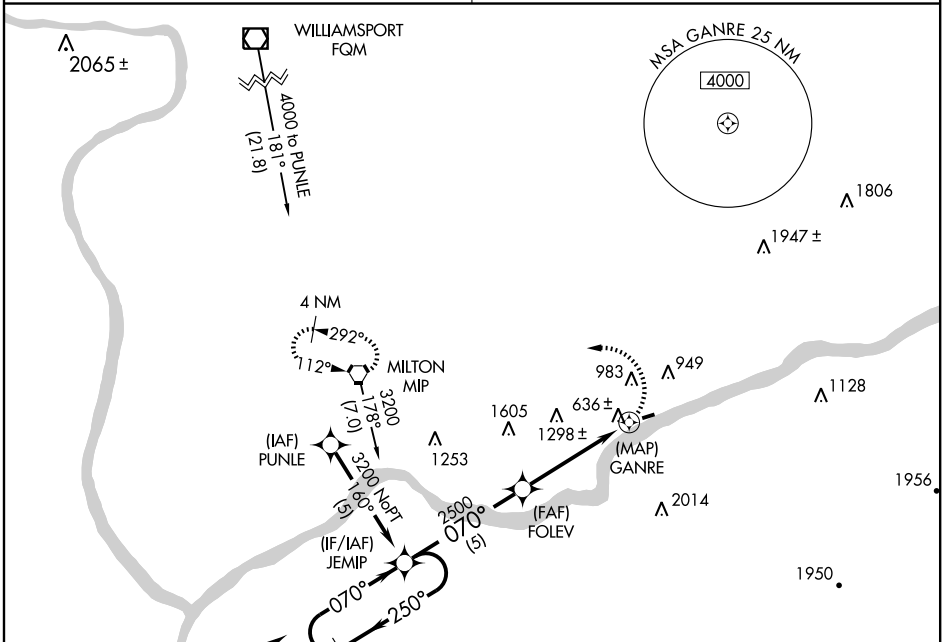

RNAV (GPS)-B

BLOOMSBURG MUNI (N13)

APP CRS	Rwy Idg	N/A
070°	TDZE	N/A
	Apt Elev	481

GPS or RNP-0.3 required.
DME/DME RNP-0.3 NA.
NA Use Williamsport altimeter setting.

MISSED APPROACH: Climbing left turn to 4000 direct MIP VORTAC and hold.

WILKES-BARRE APP CON
126.3 256.7

UNICOM
122.8 (CTAF)

NE-4, 22 OCT 2009 to 19 NOV 2009

NE-4, 22 OCT 2009 to 19 NOV 2009

CATEGORY	A	B	C	D
CIRCLING	1560-1¼ 1079 (1100-1¼)	1580-1½ 1099 (1100-1½)	NA	