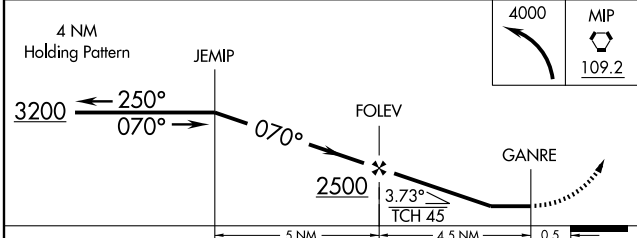

RNAV (GPS)-B

BLOOMSBURG MUNI (N13)

APP CRS	Rwy Idg	N/A
070°	TDZE	N/A
	Apt Elev	481

GPS or RNP-0.3 required.
DME/DME RNP-0.3 NA.
NA Use Williamsport altimeter setting.

MISSED APPROACH: Climbing left turn to 4000 direct MIP VORTAC and hold.

WILKES-BARRE APP CON
126.3 256.7

UNICOM
122.8 (CTAF)

NE-4, 22 OCT 2009 to 19 NOV 2009

NE-4, 22 OCT 2009 to 19 NOV 2009

CATEGORY	A	B	C	D
CIRCLING	1560-1¼ 1079 (1100-1¼)	1580-1½ 1099 (1100-1½)	NA	