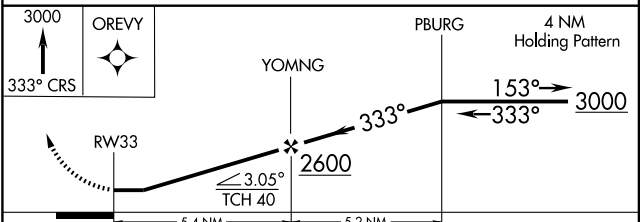

RNAV (GPS) RWY 33

MONTICELLO RGNL (MXO)

APP CRS 333°	Rwy Idg 4400
	TDZE 829
	Apt Elev 849

NA GPS or RNP -0.3 required. DME/DME RNP -0.3 NA.

MISSED APPROACH: Climb to 3000 via 333° course to OREVY WP and hold.

AWOS-3
119.275

CEDAR RAPIDS APP CON ★
134.05 266.8

UNICOM
122.8 (CTAF) **0**

CATEGORY	A	B	C	D
LNNAV MDA	1340-1	511 (500-1)	1340-1½ 511 (500-1½)	NA
CIRCLING	1360-1 511 (600-1)	1380-1 531 (600-1)	1400-1½ 551 (600-1½)	NA

NC-3, 22 OCT 2009 to 19 NOV 2009

NC-3, 22 OCT 2009 to 19 NOV 2009