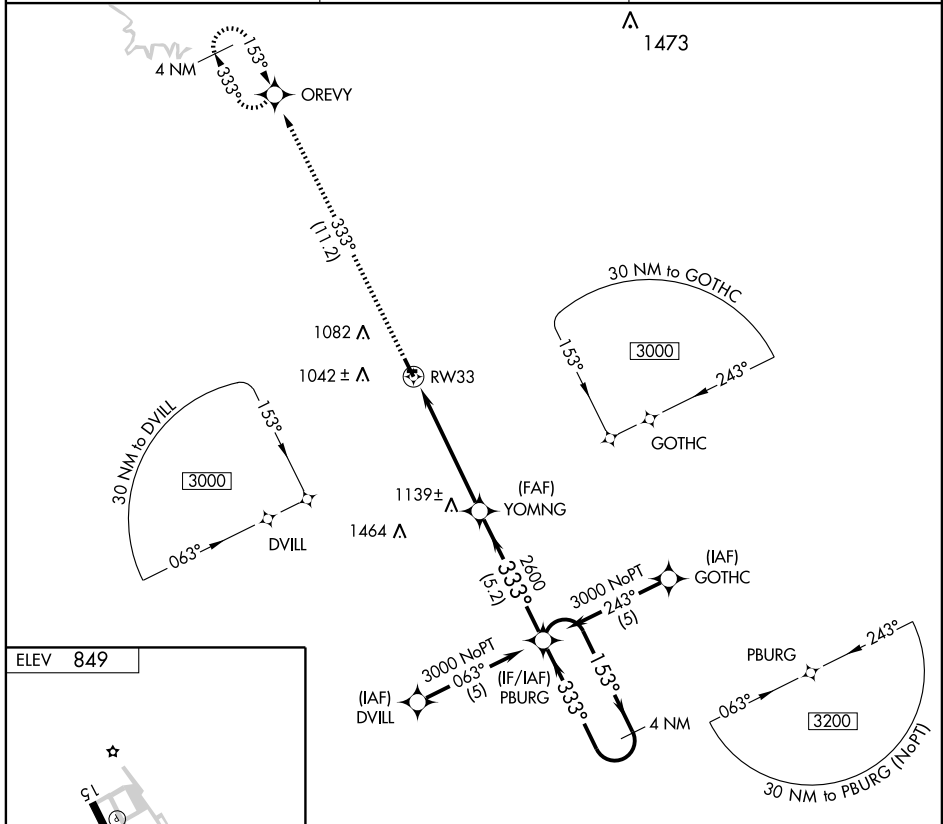

RNAV (GPS) RWY 33

MONTICELLO RGNL (MXO)

APP CRS 333°	Rwy Idg 4400
	TDZE 829
	Apt Elev 849

NA GPS or RNP -0.3 required. DME/DME RNP -0.3 NA.

MISSED APPROACH: Climb to 3000 via 333° course to OREVY WP and hold.

AWOS-3
119.275

CEDAR RAPIDS APP CON ★
134.05 266.8

UNICOM
122.8 (CTAF) **0**

CATEGORY	A	B	C	D
LNNAV MDA	1340-1	511 (500-1)	1340-1½ 511 (500-1½)	NA
CIRCLING	1360-1 511 (600-1)	1380-1 531 (600-1)	1400-1½ 551 (600-1½)	NA

NC-3, 22 OCT 2009 to 19 NOV 2009

NC-3, 22 OCT 2009 to 19 NOV 2009