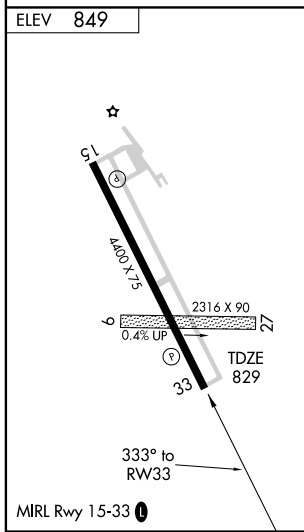

RNAV (GPS) RWY 33

MONTICELLO RGNL (MXO)

APP CRS 333°	Rwy Idg 4400
	TDZE 829
	Apt Elev 849

NA GPS or RNP -0.3 required. DME/DME RNP -0.3 NA.

MISSED APPROACH: Climb to 3000 via 333° course to OREVY WP and hold.

AWOS-3
119.275

CEDAR RAPIDS APP CON ★
134.05 266.8

UNICOM
122.8 (CTAF) **0**

CATEGORY	A	B	C	D
LNNAV MDA	1340-1	511 (500-1)	1340-1½ 511 (500-1½)	NA
CIRCLING	1360-1 511 (600-1)	1380-1 531 (600-1)	1400-1½ 551 (600-1½)	NA

NC-3, 22 OCT 2009 to 19 NOV 2009

NC-3, 22 OCT 2009 to 19 NOV 2009