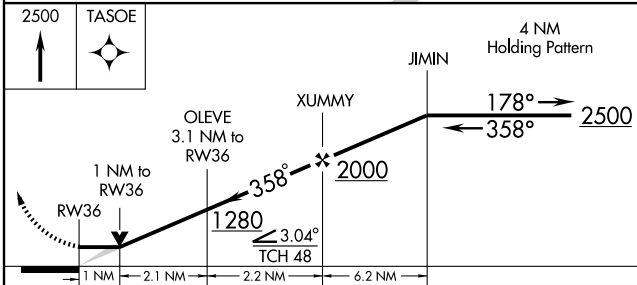

SC-1, 22 OCT 2009 to 19 NOV 2009

SC-1, 22 OCT 2009 to 19 NOV 2009