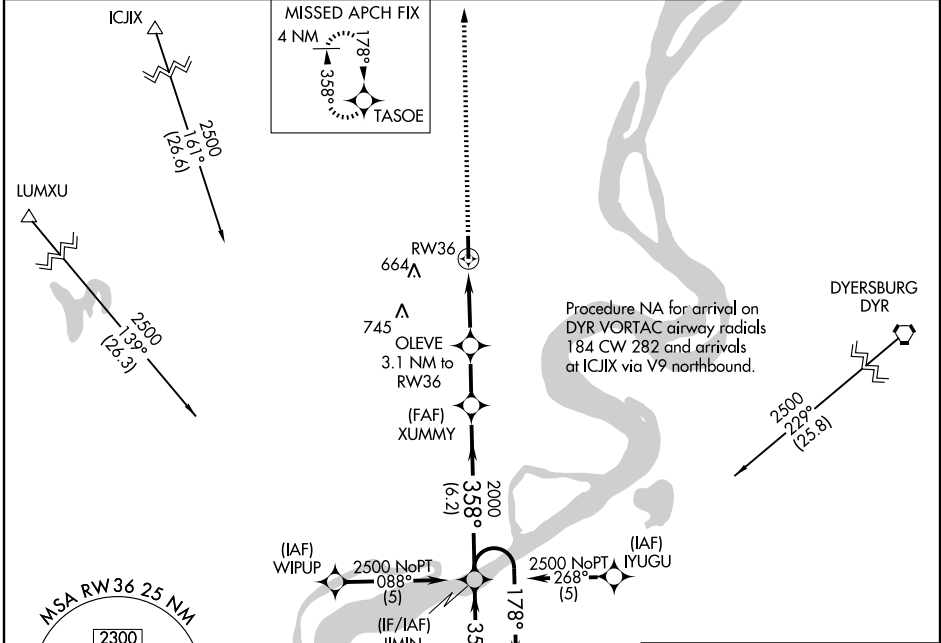

# RNAV (GPS) RWY 36

BLYTHEVILLE MUNI (HKA)

APP CRS	Rwy Idg	<b>5001</b>
<b>358°</b>	TDZE	<b>255</b>
	Apt Elev	<b>255</b>

**▼** DME/DME RNP-0.3 NA. When local altimeter setting not received, use Dyersburg altimeter setting and increase all MDAs 60 feet. VDP NA when using Dyersburg altimeter setting.

**▲** MISSED APPROACH: Climb to 2500 direct TASOE and hold.

ASOS <b>135.025</b>	MEMPHIS CENTER <b>134.65 316.15</b>	UNICOM <b>123.05 (CTAF) 0</b>
------------------------	--	----------------------------------

SC-1, 22 OCT 2009 to 19 NOV 2009

SC-1, 22 OCT 2009 to 19 NOV 2009

CATEGORY	A	B	C	D
LNNAV MDA	620-1	365 (400-1)	NA	
CIRCLING	760-1 505 (600-1)	780-1 525 (600-1)	NA	