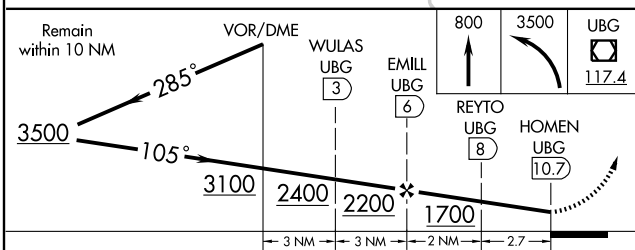

CATEGORY	A	B	C	D
CIRCLING	640-1 440 (500-1)	660-1 460 (500-1)	660-1½ 460 (500-1½)	760-2 560 (600-2)