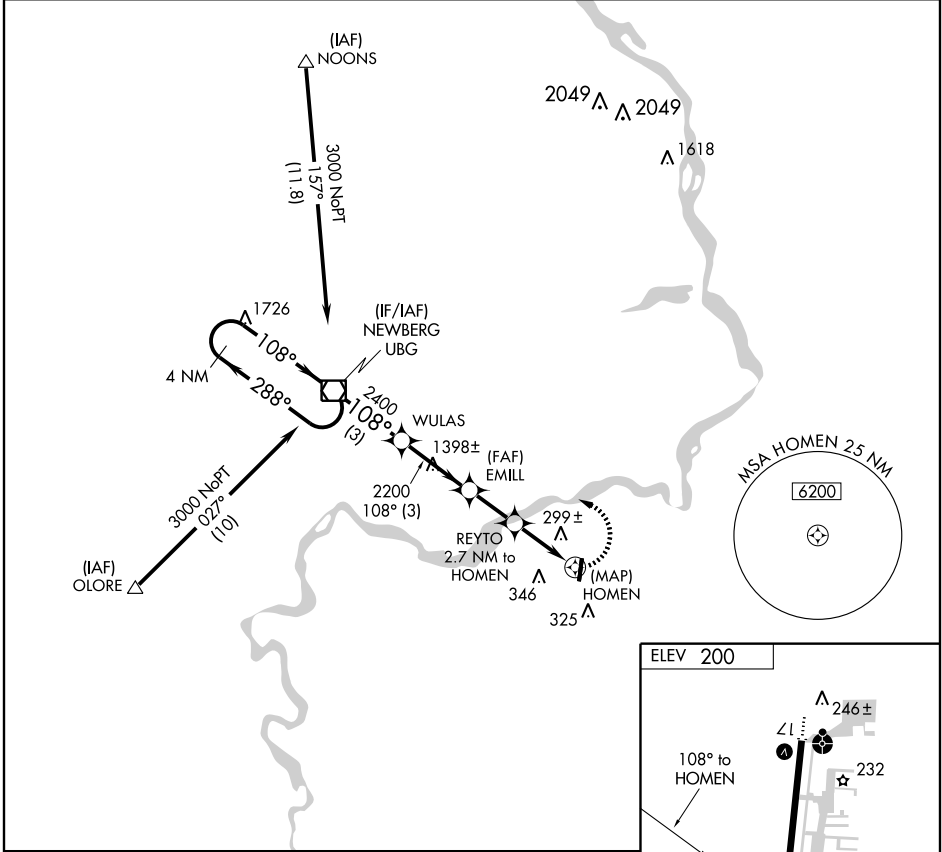

RNAV (GPS)-B
AURORA STATE (UAO)

APP CRS 108°	Rwy Idg TDZE Apt Elev	N/A N/A 200
------------------------	-----------------------------	--

▽ DME/DME RNP- 0.3 NA. MISSED APPROACH: Climbing left turn to 3500 direct UBG VOR/DME and hold.

ASOS 118.525	PORTLAND APP CON 126.0 284.6	CLNC DEL 119.95	UNICOM 122.7 (CTAF) 0
------------------------	--	---------------------------	---------------------------------

NW-1, 22 OCT 2009 to 19 NOV 2009

NW-1, 22 OCT 2009 to 19 NOV 2009

CATEGORY	A	B	C	D
CIRCLING	640-1 440 (500-1)	660-1 460 (500-1)	660-1½ 460 (500-1½)	760-2 560 (600-2)