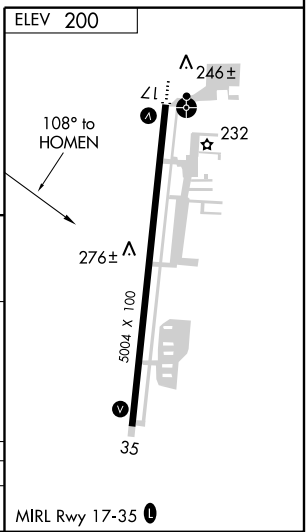

RNAV (GPS)-B
AURORA STATE (UAO)

APP CRS 108°	Rwy Idg TDZE Apt Elev	N/A N/A 200
------------------------	-----------------------------	--

▽ DME/DME RNP- 0.3 NA. MISSED APPROACH: Climbing left turn to 3500 direct UBG VOR/DME and hold.

NW-1, 22 OCT 2009 to 19 NOV 2009

CATEGORY	A	B	C	D
CIRCLING	640-1 440 (500-1)	660-1 460 (500-1)	660-1½ 460 (500-1½)	760-2 560 (600-2)