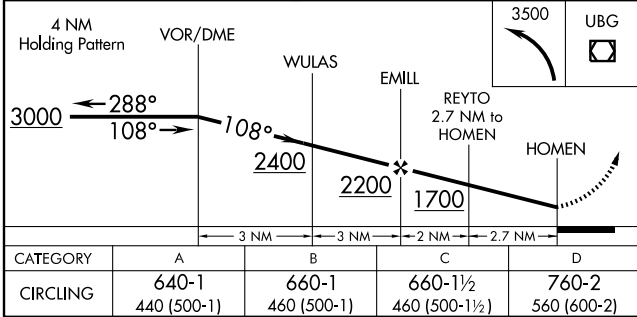

RNAV (GPS)-B
AURORA STATE (UAO)

APP CRS 108°	Rwy Idg TDZE Apt Elev	N/A N/A 200
------------------------	-----------------------------	--

▽ DME/DME RNP- 0.3 NA. MISSED APPROACH: Climbing left turn to 3500 direct UBG VOR/DME and hold.

ASOS 118.525	PORTLAND APP CON 126.0 284.6	CLNC DEL 119.95	UNICOM 122.7 (CTAF) 0
------------------------	--	---------------------------	---------------------------------

NW-1, 22 OCT 2009 to 19 NOV 2009

NW-1, 22 OCT 2009 to 19 NOV 2009

CATEGORY	A	B	C	D
CIRCLING	640-1 440 (500-1)	660-1 460 (500-1)	660-1½ 460 (500-1½)	760-2 560 (600-2)