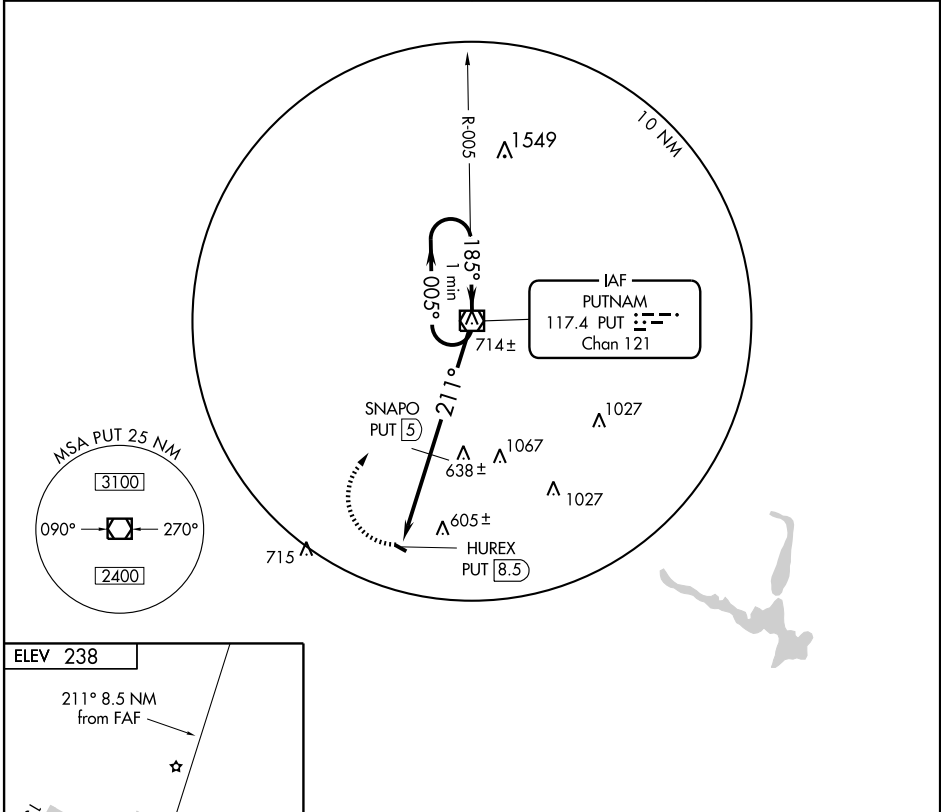

VOR/DME PUT 117.4 Chan 121	APP CRS 211°	Rwy Idg TDZE Apt Elev	N/A N/A 238
--	------------------------	-----------------------------	--

Use Willimantic altimeter setting. NA	MISSED APPROACH: Climbing right turn to 2600 direct PUT VOR/DME and hold.
--	---

AWOS-3 119.125	WILLIMANTIC ASOS 133.675	PROVIDENCE APP CON ★ 135.4 244.875	UNICOM 123.0 (CTAF)
--------------------------	------------------------------------	--	-------------------------------

NE-1, 22 OCT 2009 to 19 NOV 2009

NE-1, 22 OCT 2009 to 19 NOV 2009

FAF to MAP 8.5 NM					
Knots	60	90	120	150	180
Min:Sec	8:30	5:40	4:15	3:24	2:50

CATEGORY	A	B	C	D
CIRCLING	1120-1¼	882 (900-1¼)		NA
SNAPO FIX MINIMUMS				
CIRCLING	900-1 662 (700-1)	980-1¼ 742 (800-1¼)		NA