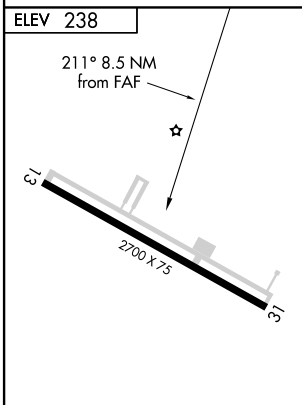

VOR/DME PUT 117.4 Chan 121	APP CRS 211°	Rwy Idg TDZE Apt Elev	N/A N/A 238
--	------------------------	-----------------------------	--

Use Willimantic altimeter setting. NA	MISSED APPROACH: Climbing right turn to 2600 direct PUT VOR/DME and hold.
--	---

NE-1, 22 OCT 2009 to 19 NOV 2009

FAF to MAP 8.5 NM					
Knots	60	90	120	150	180
Min:Sec	8:30	5:40	4:15	3:24	2:50

CATEGORY	A	B	C	D
CIRCLING	1120-1¼	882 (900-1¼)		NA
SNAPO FIX MINIMUMS				
CIRCLING	900-1 662 (700-1)	980-1¼ 742 (800-1¼)		NA