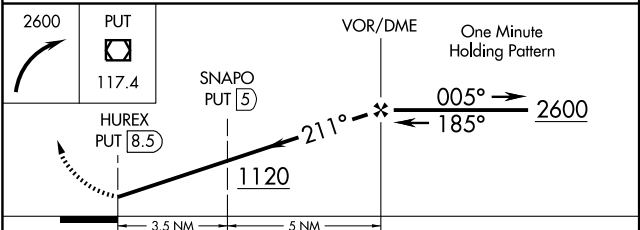

FAF to MAP 8.5 NM					
Knots	60	90	120	150	180
Min:Sec	8:30	5:40	4:15	3:24	2:50

CATEGORY	A	B	C	D
CIRCLING	1120-1¼	882 (900-1¼)		NA
SNAPO FIX MINIMUMS				
CIRCLING	900-1 662 (700-1)	980-1¼ 742 (800-1¼)		NA