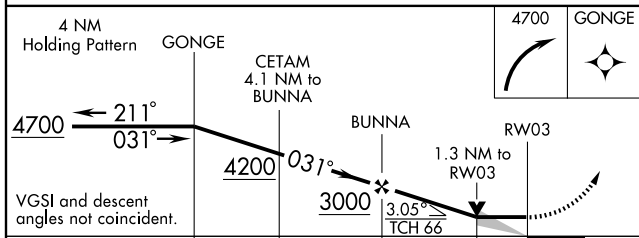

⚠ MISSED APPROACH: Climbing right turn to 4700 direct GONGE and hold.

AWOS-3 124.175	ATLANTA CENTER 125.15 263.0	UNICOM 122.7 (CTAF) 0
--------------------------	---------------------------------------	---------------------------------

SE-2, 22 OCT 2009 to 19 NOV 2009

SE-2, 22 OCT 2009 to 19 NOV 2009

ELEV 1270	MIRL Rwy 3-21 0
	REIL Rwy 3 and 21 0

CATEGORY	A	B	C	D
LNVA MDA	1700-1	452 (500-1)	1700-1½ 452 (500-1½)	1700-1½ 452 (500-1½)
CIRCLING	1720-1 450 (500-1)	1740-1 470 (500-1)	1740-1½ 470 (500-1½)	1820-2 550 (600-2)