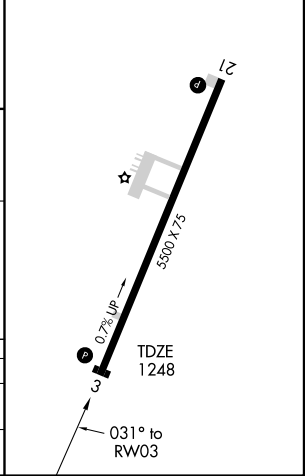

CATEGORY	A	B	C	D
LNVA MDA	1700-1	452 (500-1)	1700-1½ 452 (500-1½)	1700-1½ 452 (500-1½)
CIRCLING	1720-1 450 (500-1)	1740-1 470 (500-1)	1740-1½ 470 (500-1½)	1820-2 550 (600-2)