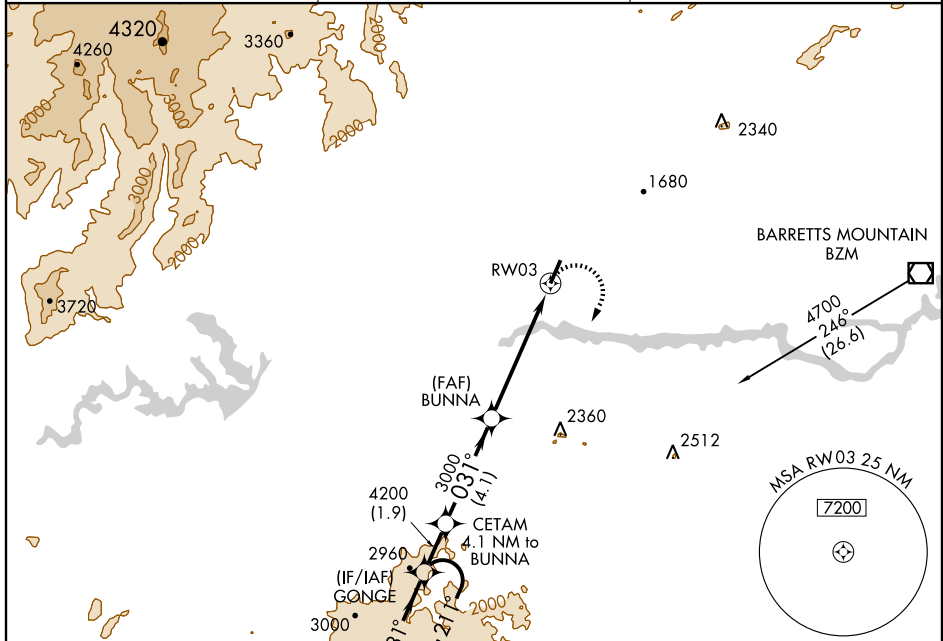

RNAV (GPS) RWY 3

MORGANTON/FOOTHILLS RGNL (MRN)

APP CRS	Rwy Idg	5500
031°	TDZE	1248
	Apt Elev	1270

⚠ DME/DME RNP-0.3 NA. Circling to Rwy 21 NA at night. If local altimeter setting not received, use Hickory Rgnl altimeter setting and increase all MDAs 40 feet.

⚠ MISSED APPROACH: Climbing right turn to 4700 direct GONGE and hold.

AWOS-3 124.175	ATLANTA CENTER 125.15 263.0	UNICOM 122.7 (CTAF) 0
--------------------------	---------------------------------------	---------------------------------