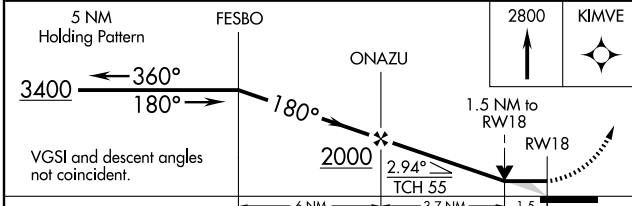

RNAV (GPS) RWY 18

STARKVILLE/GEORGE M. BRYAN (STF)

APP CRS 180°	Rwy Idg 4170'
	TDZE 332
	Apt Elev 332

▼ VDP NA with Columbus AFB altimeter setting. DME/DME RNP-0.3 NA.
▲ If local altimeter setting not received, use Columbus AFB altimeter setting and increase all MDAs 80 feet.

MISSED APPROACH: Climb to 2800 direct KIMVE and hold.

AWOS-3 118.975	COLUMBUS APP CON ★ 135.6 323.275	CINC DEL 126.25	UNICOM 122.7 (CTAF) 0
--------------------------	--	---------------------------	---------------------------------

Procedure NA for arrival at IGB VORTAC via V245 northeast bound.

SC-4, 22 OCT 2009 to 19 NOV 2009

SC-4, 22 OCT 2009 to 19 NOV 2009

CATEGORY	A	B	C	D
LNVA MDA	820-1	488 (500-1)	820-1½ 488 (500-1½)	820-1½ 488 (500-1½)
CIRCLING	860-1	528 (600-1)	860-1½ 528 (600-1½)	900-2 568 (600-2)