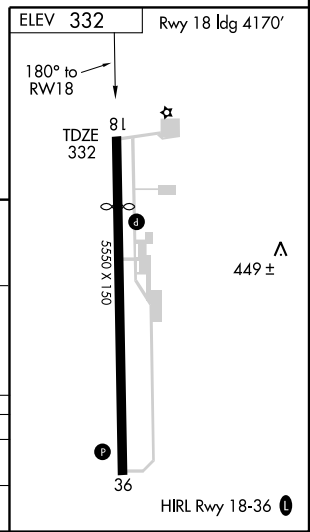

RNAV (GPS) RWY 18

STARKVILLE/GEORGE M. BRYAN (STF)

APP CRS 180°	Rwy Idg 4170'
	TDZE 332
	Apt Elev 332

▼ VDP NA with Columbus AFB altimeter setting. DME/DME RNP-0.3 NA.
▲ If local altimeter setting not received, use Columbus AFB altimeter setting and increase all MDAs 80 feet.

MISSED APPROACH: Climb to 2800 direct KIMVE and hold.

AWOS-3 118.975	COLUMBUS APP CON ★ 135.6 323.275	CINC DEL 126.25	UNICOM 122.7 (CTAF) 0
--------------------------	--	---------------------------	---------------------------------

Procedure NA for arrival at IGB VORTAC via V245 northeast bound.

SC-4, 22 OCT 2009 to 19 NOV 2009

SC-4, 22 OCT 2009 to 19 NOV 2009

CATEGORY	A	B	C	D
LNVA MDA	820-1	488 (500-1)	820-1½ 488 (500-1½)	820-1½ 488 (500-1½)
CIRCLING	860-1	528 (600-1)	860-1½ 528 (600-1½)	900-2 568 (600-2)