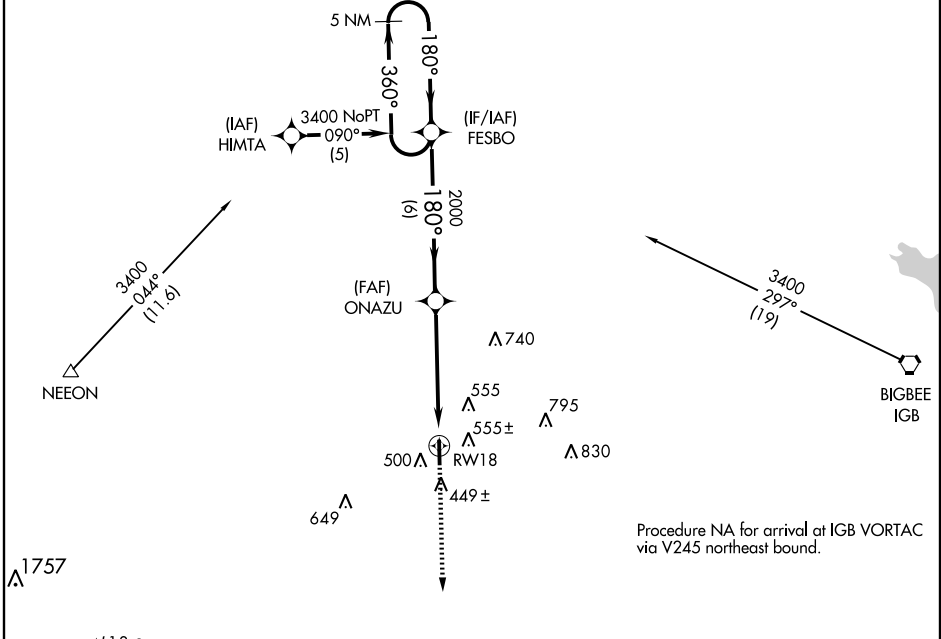

RNAV (GPS) RWY 18

STARKVILLE/GEORGE M. BRYAN (STF)

APP CRS 180°	Rwy Idg 4170'
	TDZE 332
	Apt Elev 332

▼ VDP NA with Columbus AFB altimeter setting. DME/DME RNP-0.3 NA.
▲ If local altimeter setting not received, use Columbus AFB altimeter setting and increase all MDAs 80 feet.

MISSED APPROACH: Climb to 2800 direct KIMVE and hold.

AWOS-3 118.975	COLUMBUS APP CON ★ 135.6 323.275	CINC DEL 126.25	UNICOM 122.7 (CTAF) 0
--------------------------	--	---------------------------	---------------------------------

Procedure NA for arrival at IGB VORTAC via V245 northeast bound.

SC-4, 22 OCT 2009 to 19 NOV 2009

SC-4, 22 OCT 2009 to 19 NOV 2009

CATEGORY	A	B	C	D
LNVA MDA	820-1	488 (500-1)	820-1½ 488 (500-1½)	820-1½ 488 (500-1½)
CIRCLING	860-1	528 (600-1)	860-1½ 528 (600-1½)	900-2 568 (600-2)