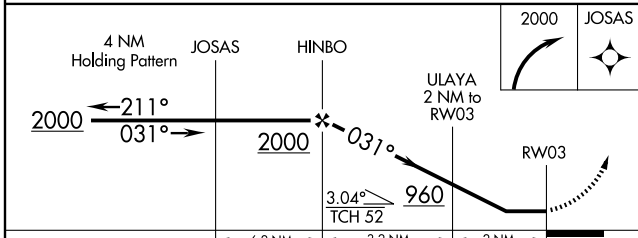

RNAV (GPS) RWY 3

MONTICELLO MUNI/ELLIS FIELD (L.L.Q)

APP CRS 031°	Rwy Idg 5018
	TDZE 270
	Apt Elev 270

⚠ DME/DME RNP-0.3 NA. Visibility reduction by helicopters NA. When local altimeter setting not received, use Pine Bluff altimeter setting and increase all MDA 100 feet, LNAV Cat C and circling Cat C visibilities ¼ mile.

⚠ MISSED APPROACH: Climbing right turn to 2000 direct JOSAS and hold.

ASOS 133.325	MEMPHIS CENTER 135.875 269.35	UNICOM 122.8 (CTAF) 📻
------------------------	---	--

CATEGORY	A	B	C	D
LNAV MDA	780-1 510 (600-1)		780-1½ 510 (600-1½)	NA
CIRCLING	800-1 530 (600-1)		800-1½ 530 (600-1½)	NA