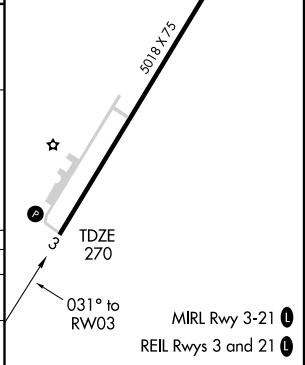

RNAV (GPS) RWY 3

MONTICELLO MUNI/ELLIS FIELD (L.L.Q)

APP CRS 031°	Rwy Idg 5018
	TDZE 270
	Apt Elev 270

⚠ DME/DME RNP-0.3 NA. Visibility reduction by helicopters NA. When local altimeter setting not received, use Pine Bluff altimeter setting and increase all MDA 100 feet, LNAV Cat C and circling Cat C visibilities ¼ mile.

⚠ MISSED APPROACH: Climbing right turn to 2000 direct JOSAS and hold.

ASOS 133.325	MEMPHIS CENTER 135.875 269.35	UNICOM 122.8 (CTAF) 📻
------------------------	---	--

CATEGORY	A	B	C	D
LNAV MDA	780-1 510 (600-1)		780-1½ 510 (600-1½)	NA
CIRCLING	800-1 530 (600-1)		800-1½ 530 (600-1½)	NA