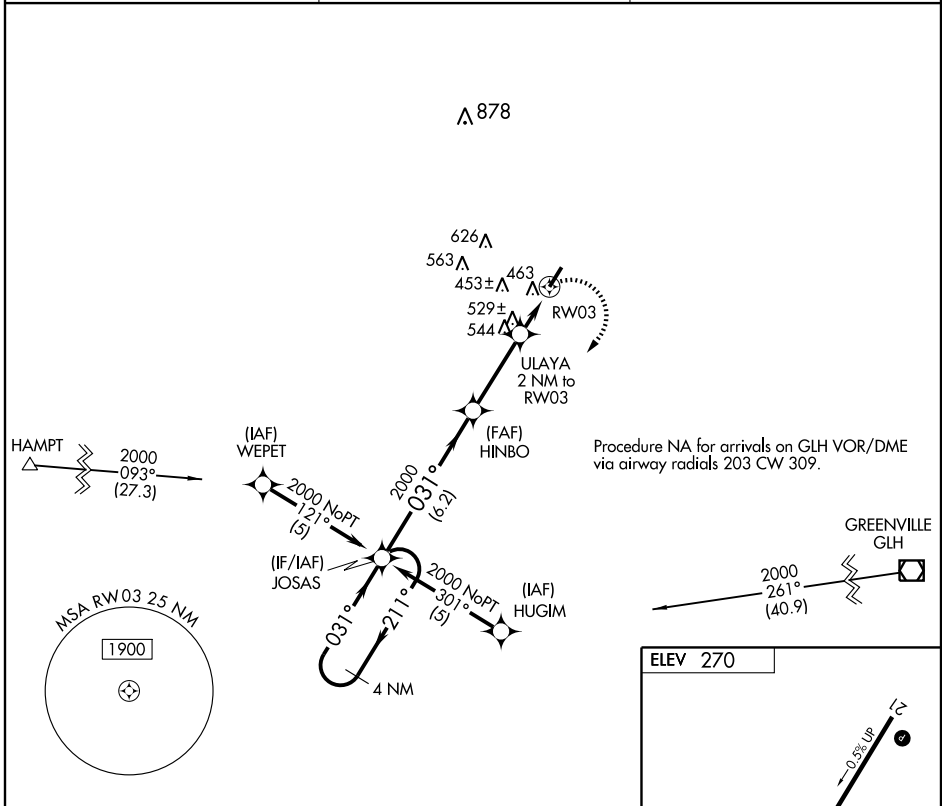

RNAV (GPS) RWY 3

MONTICELLO MUNI/ELLIS FIELD (L.L.Q)

APP CRS 031°	Rwy Idg 5018
	TDZE 270
	Apt Elev 270

⚠ DME/DME RNP-0.3 NA. Visibility reduction by helicopters NA. When local altimeter setting not received, use Pine Bluff altimeter setting and increase all MDA 100 feet, LNAV Cat C and circling Cat C visibilities ¼ mile.

⚠ MISSED APPROACH: Climbing right turn to 2000 direct JOSAS and hold.

ASOS 133.325	MEMPHIS CENTER 135.875 269.35	UNICOM 122.8 (CTAF) 📻
------------------------	---	--

CATEGORY	A	B	C	D
LNAV MDA	780-1 510 (600-1)		780-1½ 510 (600-1½)	NA
CIRCLING	800-1 530 (600-1)		800-1½ 530 (600-1½)	NA

SC-1, 22 OCT 2009 to 19 NOV 2009

SC-1, 22 OCT 2009 to 19 NOV 2009