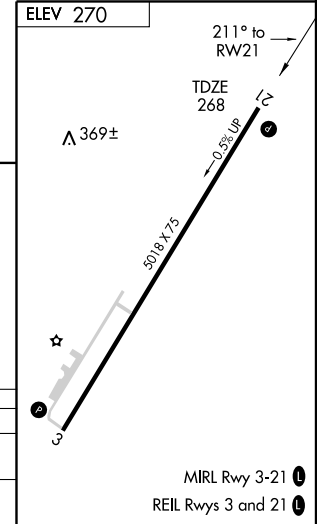

RNAV (GPS) RWY 21

MONTICELLO MUNI/ELLIS FIELD (L.L.Q)

APP CRS 211°	Rwy Idg 5018
	TDZE 268
	Apt Elev 270

▼ DME/DME RNP-0.3 NA. When local altimeter setting not received, use Pine Bluff altimeter setting and increase all MDA 100 feet, LNAV Cat C and circling Cat C visibilities ¼ mile. VDP NA with Pine Bluff altimeter setting.

▲ MISSED APPROACH: Climb to 2000 direct JOSAS and hold.

ASOS 133.325	MEMPHIS CENTER 135.875 269.35	UNICOM 122.8 (CTAF) ①
------------------------	---	---------------------------------

CATEGORY	A	B	C	D
LNAV MDA	620-1	352 (400-1)		NA
CIRCLING	800-1	530 (600-1)	800-1½ 530 (600-1½)	NA