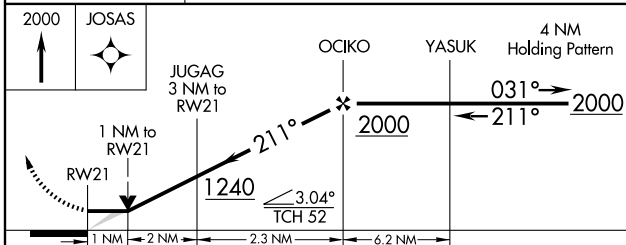

RNAV (GPS) RWY 21

MONTICELLO MUNI/ELLIS FIELD (L.L.Q)

APP CRS 211°	Rwy Idg 5018
	TDZE 268
	Apt Elev 270

▼ DME/DME RNP-0.3 NA. When local altimeter setting not received, use Pine Bluff altimeter setting and increase all MDA 100 feet, LNAV Cat C and circling Cat C visibilities ¼ mile. VDP NA with Pine Bluff altimeter setting.

▲ MISSED APPROACH: Climb to 2000 direct JOSAS and hold.

ASOS 133.325	MEMPHIS CENTER 135.875 269.35	UNICOM 122.8 (CTAF) ①
------------------------	---	---------------------------------

CATEGORY	A	B	C	D
LNAV MDA	620-1	352 (400-1)		NA
CIRCLING	800-1	530 (600-1)	800-1½ 530 (600-1½)	NA