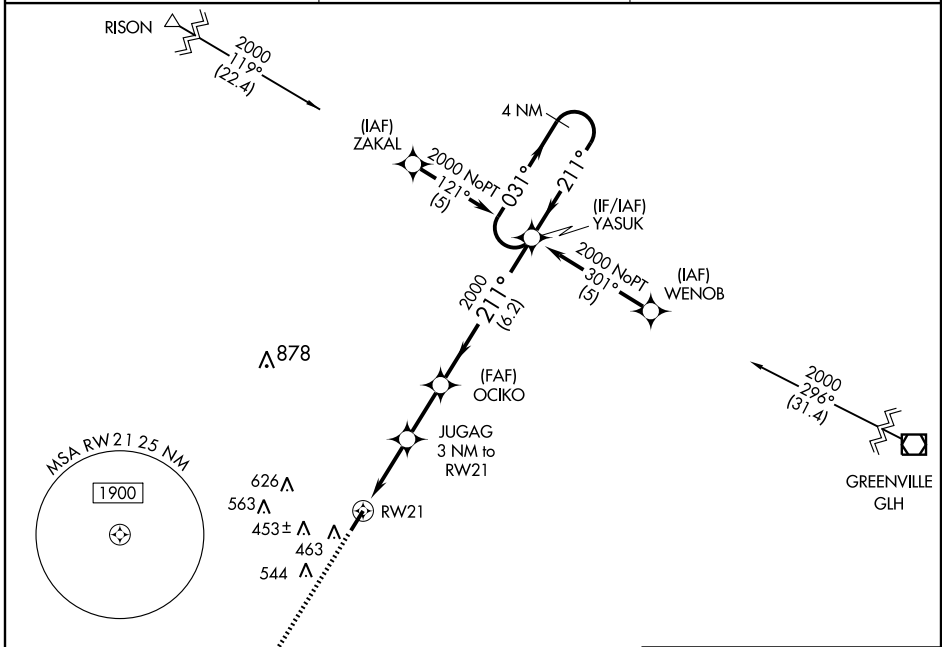

RNAV (GPS) RWY 21

MONTICELLO MUNI/ELLIS FIELD (L.L.Q)

APP CRS 211°	Rwy Idg 5018
	TDZE 268
	Apt Elev 270

▼ DME/DME RNP-0.3 NA. When local altimeter setting not received, use Pine Bluff altimeter setting and increase all MDA 100 feet, LNAV Cat C and circling Cat C visibilities ¼ mile. VDP NA with Pine Bluff altimeter setting.

▲ MISSED APPROACH: Climb to 2000 direct JOSAS and hold.

ASOS 133.325	MEMPHIS CENTER 135.875 269.35	UNICOM 122.8 (CTAF) ①
------------------------	---	---------------------------------

CATEGORY	A	B	C	D
LNAV MDA	620-1	352 (400-1)		NA
CIRCLING	800-1	530 (600-1)	800-1½ 530 (600-1½)	NA

SC-1, 22 OCT 2009 to 19 NOV 2009

SC-1, 22 OCT 2009 to 19 NOV 2009