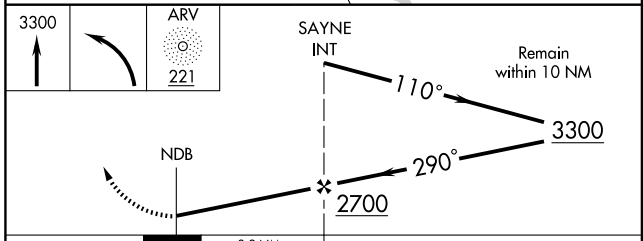

CATEGORY	A	B	C	D
S-28	2200-1	576 (600-1)	2200-1½ 576 (600-1½)	2200-1¾ 576 (600-1¾)
CIRCLING	2200-1	570 (600-1)	2200-1½ 570 (600-1½)	2200-2 570 (600-2)
WAUSAU ALTIMETER SETTING MINIMUMS				
S-28	2400-1 776 (800-1)	2400-1¼ 776 (800-1¼)	2400-2¼ 776 (800-2¼)	2400-2½ 776 (800-2½)
CIRCLING	2400-1 770 (800-1)	2400-1¼ 770 (800-1¼)	2400-2¼ 770 (800-2¼)	2400-2½ 770 (800-2½)

NDB or GPS RWY 28