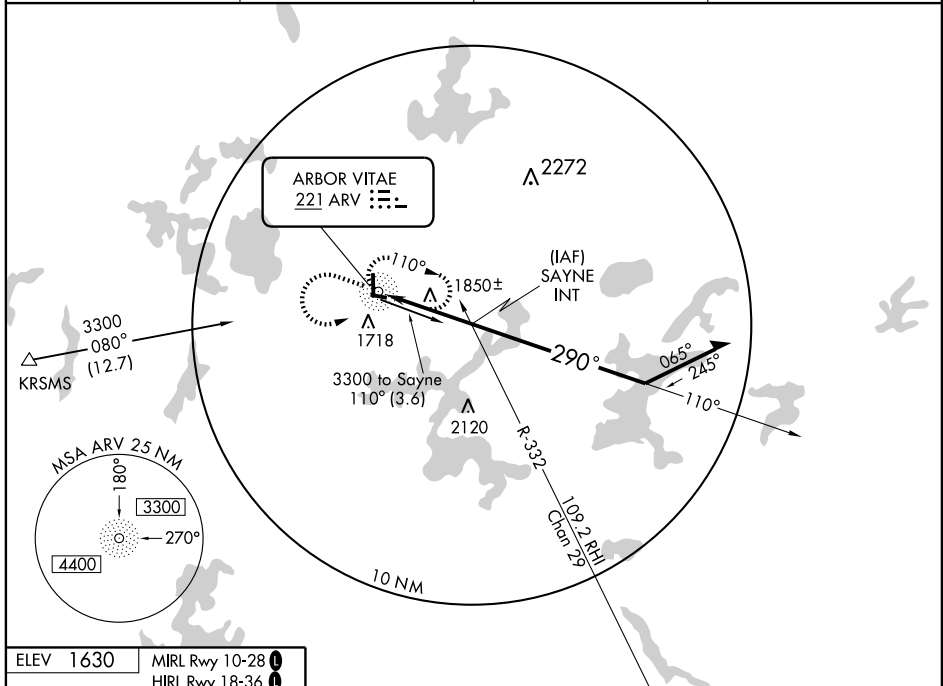

NDB or GPS RWY 28

NDB ARV 221	APP CRS 290°	Rwy Idg TDZE Apt Elev	3602 1624 1630
-----------------------	------------------------	-----------------------------	---

MINOCQUA-WOODRUFF/LAKELAND/NOBLE F. LEE MEM. FIELD (ARV)

<p>▲ NA Obtain local altimeter setting on CTAF; when not received, use Wausau altimeter setting.</p>		<p>MISSED APPROACH: Climb to 3300 then left turn direct ARV NDB and hold.</p>	
AWOS-3 121.125	MINNEAPOLIS CENTER 133.65 281.5	GREEN BAY RADIO 122.6	UNICOM 122.7 (CTAF) 0

EC-3, 22 OCT 2009 to 19 NOV 2009

EC-3, 22 OCT 2009 to 19 NOV 2009

CATEGORY	A	B	C	D
S-28	2200-1	576 (600-1)	2200-1½ 576 (600-1½)	2200-1¾ 576 (600-1¾)
CIRCLING	2200-1	570 (600-1)	2200-1½ 570 (600-1½)	2200-2 570 (600-2)
WAUSAU ALTIMETER SETTING MINIMUMS				
S-28	2400-1 776 (800-1)	2400-1¼ 776 (800-1¼)	2400-2¼ 776 (800-2¼)	2400-2½ 776 (800-2½)
CIRCLING	2400-1 770 (800-1)	2400-1¼ 770 (800-1¼)	2400-2¼ 770 (800-2¼)	2400-2½ 770 (800-2½)

NDB or GPS RWY 28