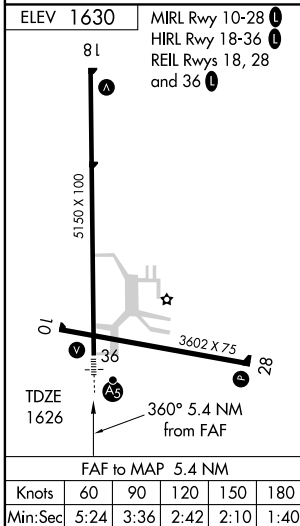

CATEGORY	A	B	C	D
S-36	1980-1 354 (400-1)			1980-1½ 354 (400-1½)
CIRCLING	2020-1 390 (400-1)	2080-1 450 (500-1)	2200-1½ 570 (600-1½)	2200-2 570 (600-2)
WAUSAU ALTIMETER SETTING MINIMUMS				
S-36	2180-1	554 (600-1)	2180-1½ 554 (600-1½)	2180-1¾ 554 (600-1¾)
CIRCLING	2220-1	590 (600-1)	2400-2¼ 770 (800-2¼)	2400-2½ 770 (800-2½)

LOC RWY 36