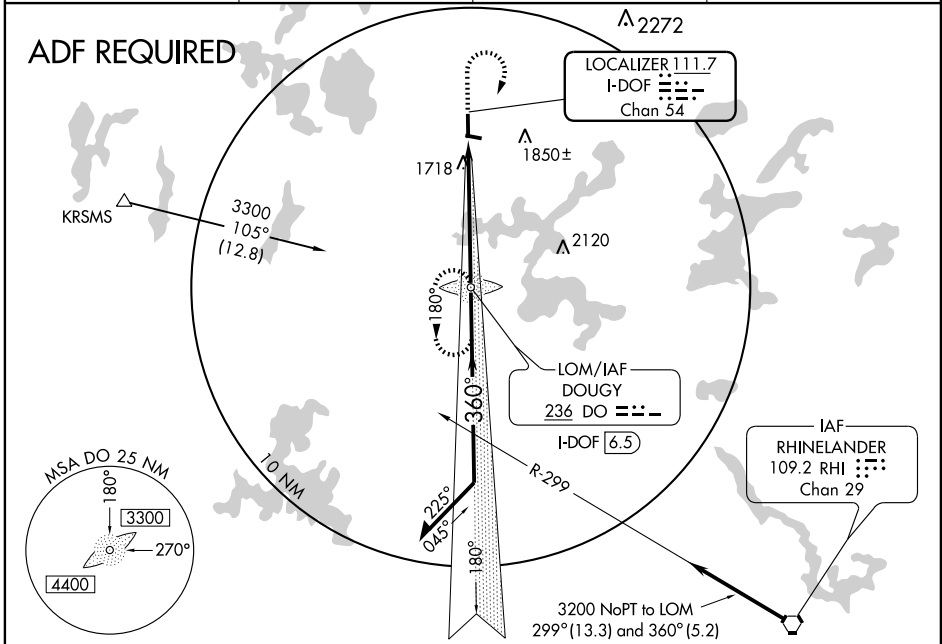

LOC RWY 36

LOC I-DOF 111.7	APP CRS 360°	Rwy Idg TDZE Apt Elev	5150 1626 1630
Chan 54		MINOCQUA-WOODRUFF/LAKELAND/NOBLE F. LEE MEM. FIELD (A.R.V)	

<p>NA Inoperative table does not apply. Obtain local altimeter setting on CTAF; when not received, use Wausau altimeter setting.</p>	<p>MALSR</p>	<p>MISSED APPROACH: Climb to 3300 then right turn direct DO LOM and hold.</p>	
		AWOS-3 121.125	MINNEAPOLIS CENTER 133.65 281.5

AWOS-3 121.125	MINNEAPOLIS CENTER 133.65 281.5	GREEN BAY RADIO 122.6	UNICOM 122.7 (CTAF) 0
--------------------------	---	---------------------------------	---------------------------------

EC-3, 22 OCT 2009 to 19 NOV 2009

EC-3, 22 OCT 2009 to 19 NOV 2009

CATEGORY	A	B	C	D
S-36	1980-1 354 (400-1)			1980-1½ 354 (400-1½)
CIRCLING	2020-1 390 (400-1)	2080-1 450 (500-1)	2200-1½ 570 (600-1½)	2200-2 570 (600-2)
WAUSAU ALTIMETER SETTING MINIMUMS				
S-36	2180-1	554 (600-1)	2180-1½ 554 (600-1½)	2180-1¾ 554 (600-1¾)
CIRCLING	2220-1	590 (600-1)	2400-2¼ 770 (800-2¼)	2400-2½ 770 (800-2½)

LOC RWY 36