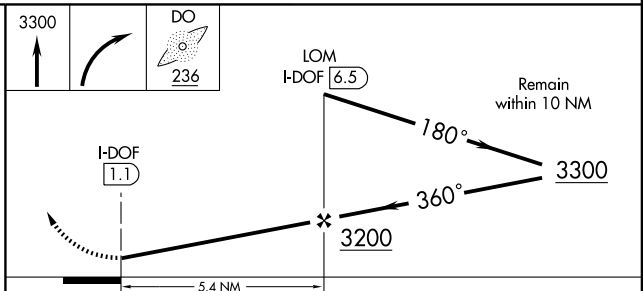

CATEGORY	A	B	C	D
S-36	1980-1 354 (400-1)			1980-1½ 354 (400-1½)
CIRCLING	2020-1 390 (400-1)	2080-1 450 (500-1)	2200-1½ 570 (600-1½)	2200-2 570 (600-2)
WAUSAU ALTIMETER SETTING MINIMUMS				
S-36	2180-1	554 (600-1)	2180-1½ 554 (600-1½)	2180-1¾ 554 (600-1¾)
CIRCLING	2220-1	590 (600-1)	2400-2¼ 770 (800-2¼)	2400-2½ 770 (800-2½)

LOC RWY 36