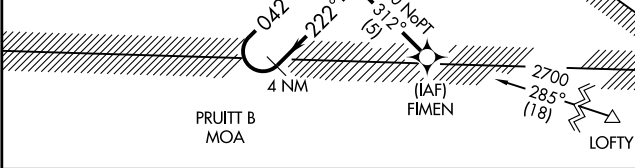

MISSED APPROACH: Climb to 2700 direct RACOD and hold.

AWOS-3 <b>108.6</b>	SPRINGFIELD APP CON ★ <b>118.45 118.6 323.0</b>	CLNC DEL <b>118.45</b>	UNICOM <b>122.8 (CTAF)</b> <b>①</b>
------------------------	--	---------------------------	--