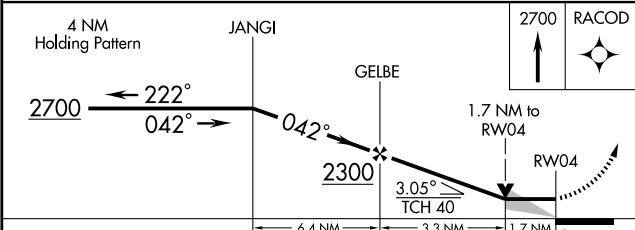

# RNAV (GPS) RWY 4

JACKSONVILLE MUNI (IJX)

APP CRS	Rwy Idg	<b>4001</b>
<b>042°</b>	TDZE	<b>620</b>
	Apt Elev	<b>624</b>

**⚠** VDP NA with Springfield, IL altimeter setting. DME/DME RNP-0.3 NA. If local altimeter setting not received, use Springfield, IL altimeter setting and increase all MDAs 80 feet.

MISSED APPROACH: Climb to 2700 direct RACOD and hold.

AWOS-3 <b>108.6</b>	SPRINGFIELD APP CON ★ <b>118.45 118.6 323.0</b>	CLNC DEL <b>118.45</b>	UNICOM <b>122.8 (CTAF)</b> <b>①</b>
------------------------	--	---------------------------	--