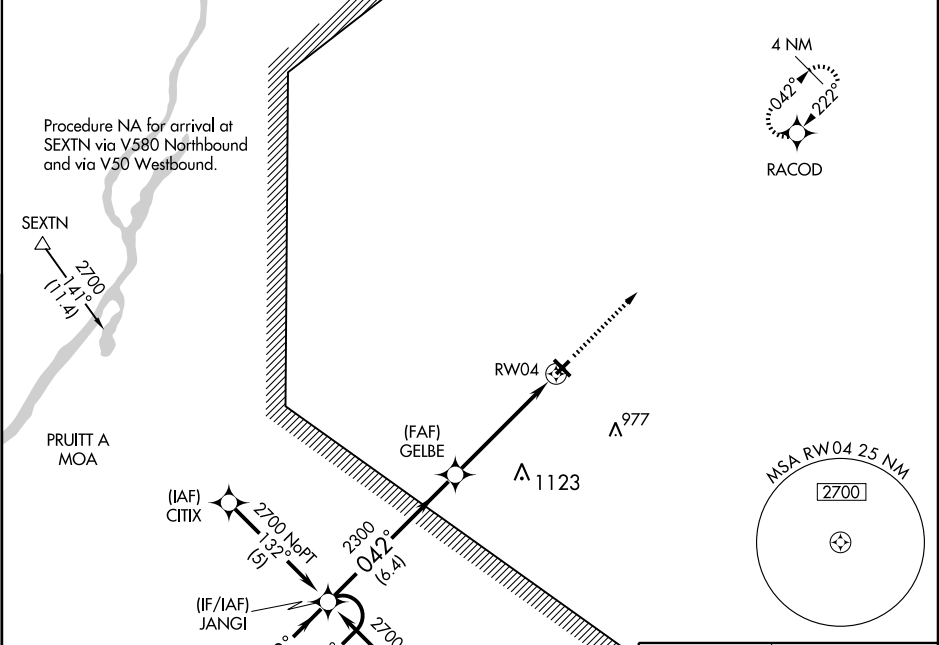

# RNAV (GPS) RWY 4

JACKSONVILLE MUNI (IJX)

APP CRS	Rwy Idg	<b>4001</b>
<b>042°</b>	TDZE	<b>620</b>
	Apt Elev	<b>624</b>

**⚠** VDP NA with Springfield, IL altimeter setting. DME/DME RNP-0.3 NA. If local altimeter setting not received, use Springfield, IL altimeter setting and increase all MDAs 80 feet.

MISSED APPROACH: Climb to 2700 direct RACOD and hold.

AWOS-3 <b>108.6</b>	SPRINGFIELD APP CON ★ <b>118.45 118.6 323.0</b>	CLNC DEL <b>118.45</b>	UNICOM <b>122.8 (CTAF)</b> <b>①</b>
------------------------	--	---------------------------	--

CATEGORY	A	B	C	D
RNAV MDA	1220-1	600 (600-1)	1220-1½ 600 (600-1½)	1220-1¾ 600 (600-1¾)
CIRCLING	1220-1	596 (600-1)	1220-1½ 596 (600-1½)	1220-2 596 (600-2)

EC-3, 22 OCT 2009 to 19 NOV 2009

EC-3, 22 OCT 2009 to 19 NOV 2009