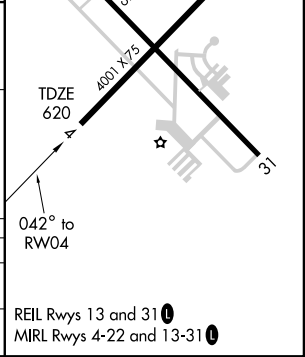

# RNAV (GPS) RWY 4

JACKSONVILLE MUNI (IJX)

APP CRS	Rwy Idg	<b>4001</b>
<b>042°</b>	TDZE	<b>620</b>
	Apt Elev	<b>624</b>

**⚠** VDP NA with Springfield, IL altimeter setting. DME/DME RNP-0.3 NA. If local altimeter setting not received, use Springfield, IL altimeter setting and increase all MDAs 80 feet.

MISSED APPROACH: Climb to 2700 direct RACOD and hold.

AWOS-3 <b>108.6</b>	SPRINGFIELD APP CON ★ <b>118.45 118.6 323.0</b>	CLNC DEL <b>118.45</b>	UNICOM <b>122.8 (CTAF)</b> <b>①</b>
------------------------	--	---------------------------	--

CATEGORY	A	B	C	D
RNAV MDA	1220-1	600 (600-1)	1220-1½ 600 (600-1½)	1220-1¾ 600 (600-1¾)
CIRCLING	1220-1	596 (600-1)	1220-1½ 596 (600-1½)	1220-2 596 (600-2)

EC-3, 22 OCT 2009 to 19 NOV 2009

EC-3, 22 OCT 2009 to 19 NOV 2009